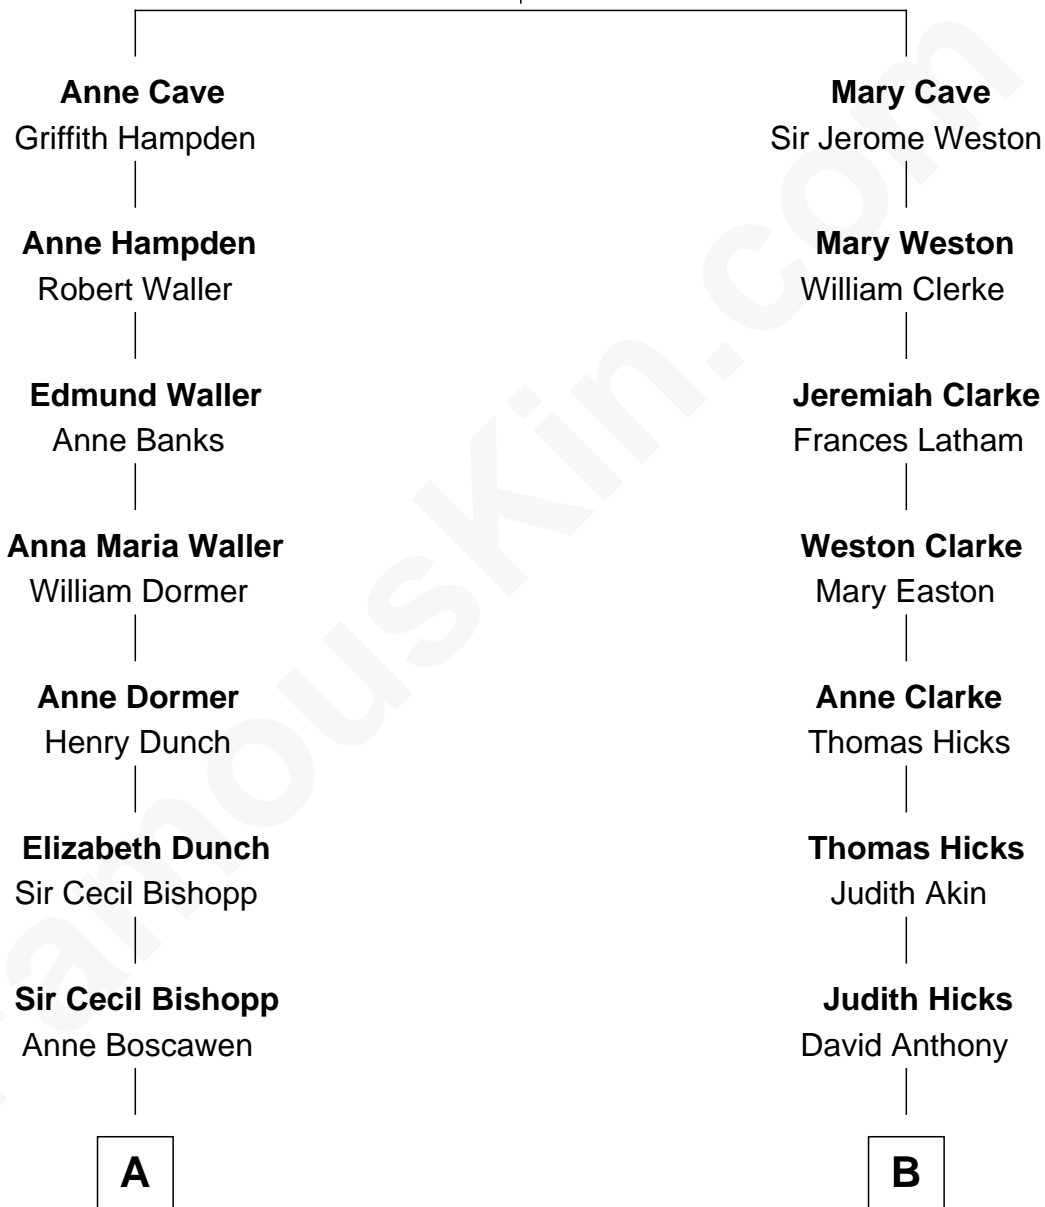

FamousKin.com Relationship Chart of

Prince Harry
Duke of Sussex

9th cousin 6 times removed of

Susan B. Anthony
Women's Rights Advocate

Anthony Cave
Elizabeth Lovett

A

Anne Bishopp
Robert Brudenell

Robert Brudenell
Penelope Anne Cooke

Anne Brudenell
George Charles Bingham

Charles George Bingham
Cecilia Catherine Gordon-Lennox

Rosalind Cecilia Caroline Bingham
James Albert Edward Hamilton

Cynthia Elinor Beatrix Hamilton
Albert Edward John Spencer

Edward John Spencer
Frances Ruth Burke Roche

Princess Diana Frances Spencer
Charles III, King of the United Kingdom

Prince Harry
Duke of Sussex

B

Humphrey Anthony
Hannah Lapham

Daniel Anthony
Lucy Read

Susan B. Anthony
Women's Rights Advocate