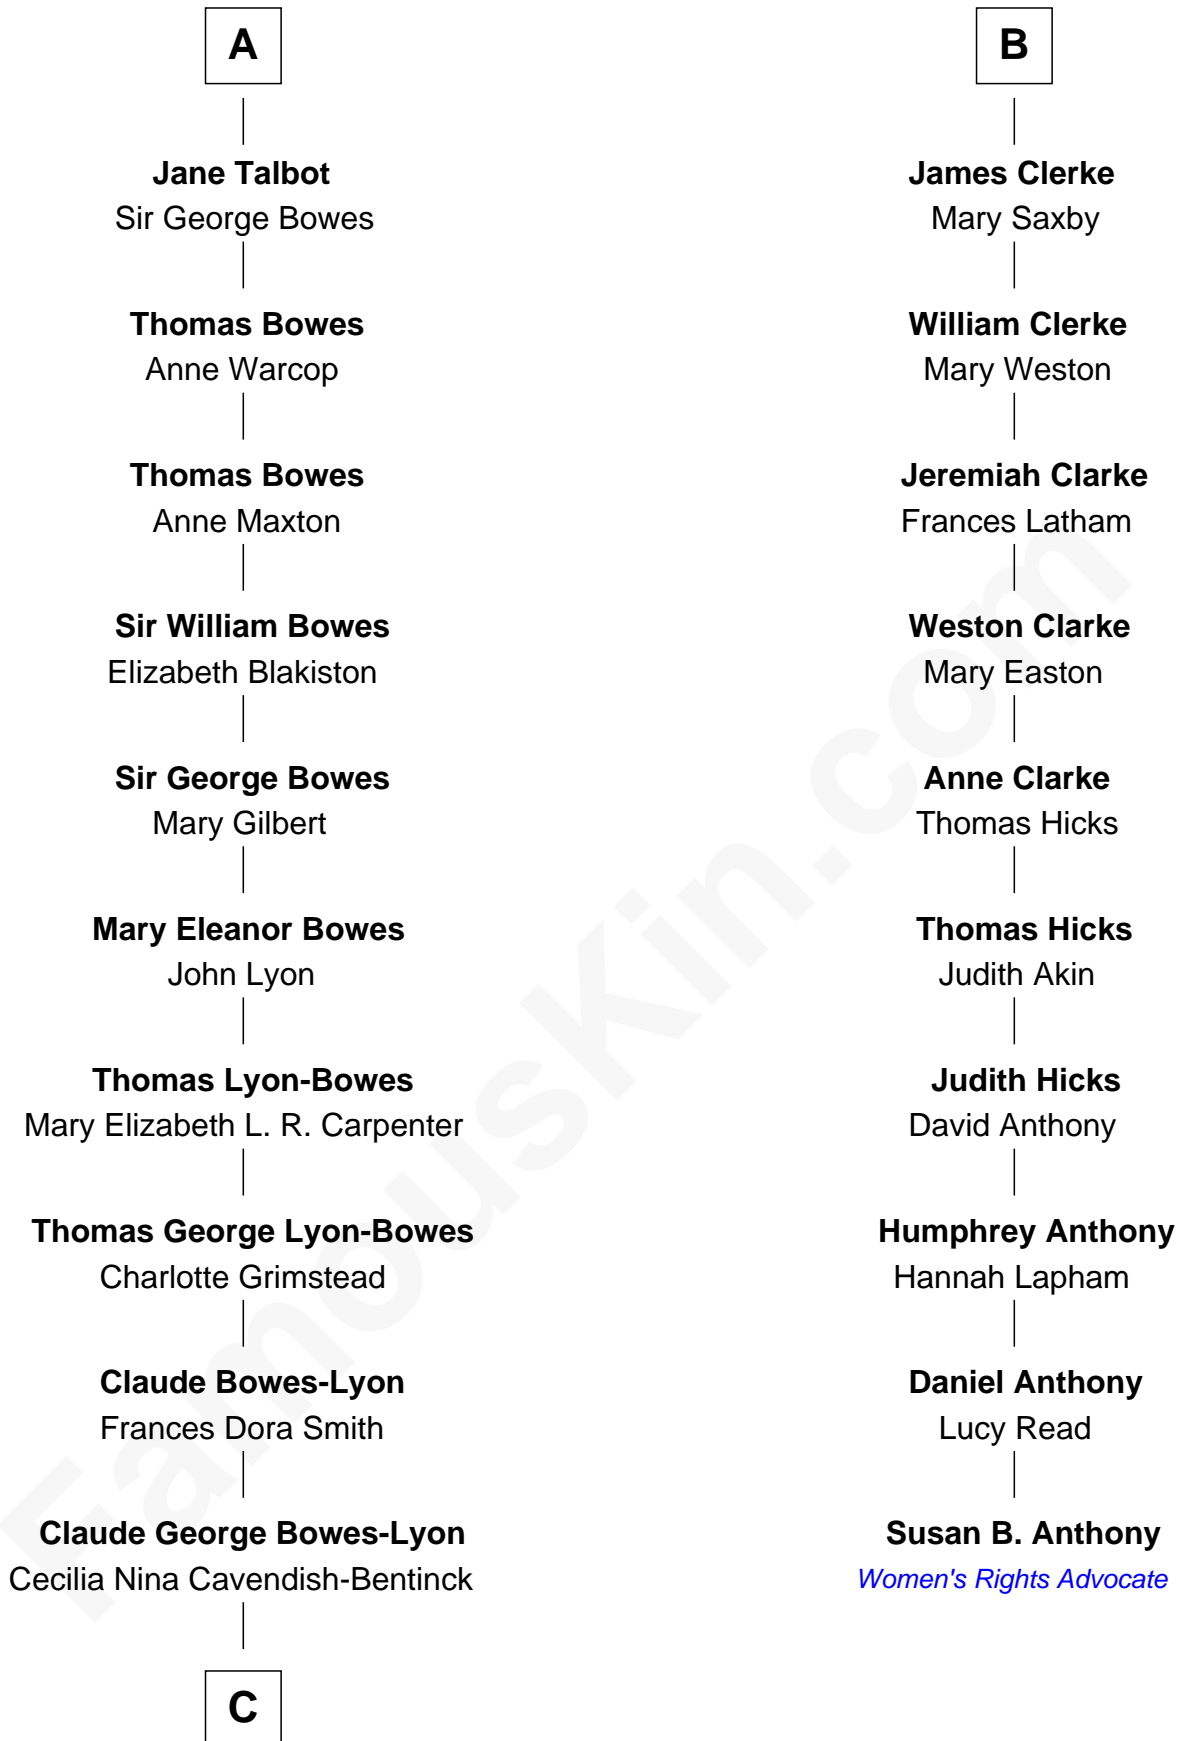

## Relationship Chart of

### Prince Harry

*Duke of Sussex*

16th cousin 4 times removed of

**Susan B. Anthony**  
*Women's Rights Advocate*

**Sir William de Ros**  
Margery de Badlesmere

**C**

**Elizabeth Bowes-Lyon**

George VI, King of the United Kingdom

**Elizabeth II, Queen of the United Kingdom**

Prince Philip of Edinburgh

**Charles III, King of the United Kingdom**

Princess Diana Frances Spencer

**Prince Harry**

*Duke of Sussex*

FamousKin.com