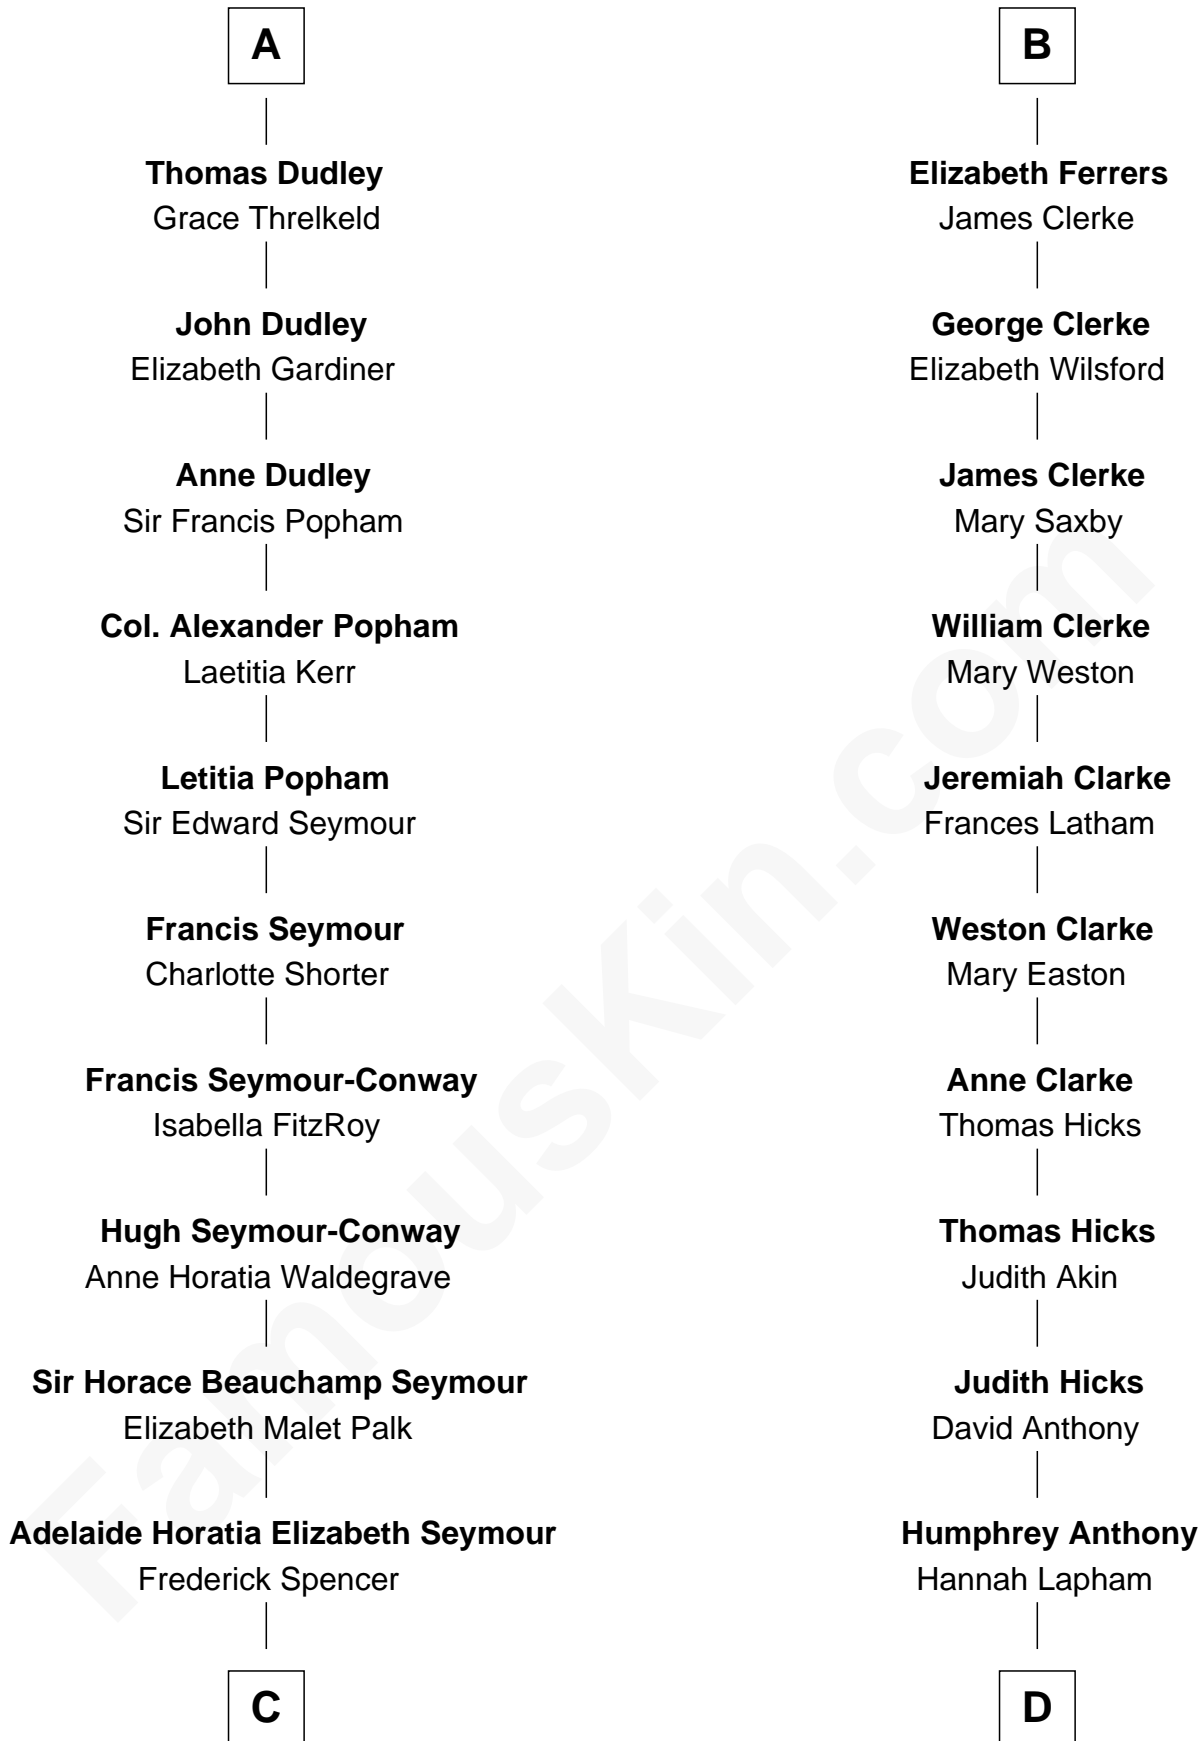

FamousKin.com Relationship Chart of

Prince Harry
Duke of Sussex

18th cousin 3 times removed of

Susan B. Anthony
Women's Rights Advocate

Sir Gilbert de Clare
Joan of Acre

C

Charles Robert Spencer

Margaret Baring

Albert Edward John Spencer

Cynthia Elinor Beatrix Hamilton

Edward John Spencer

Frances Ruth Burke Roche

Princess Diana Frances Spencer

Charles III, King of the United Kingdom

Prince Harry

Duke of Sussex