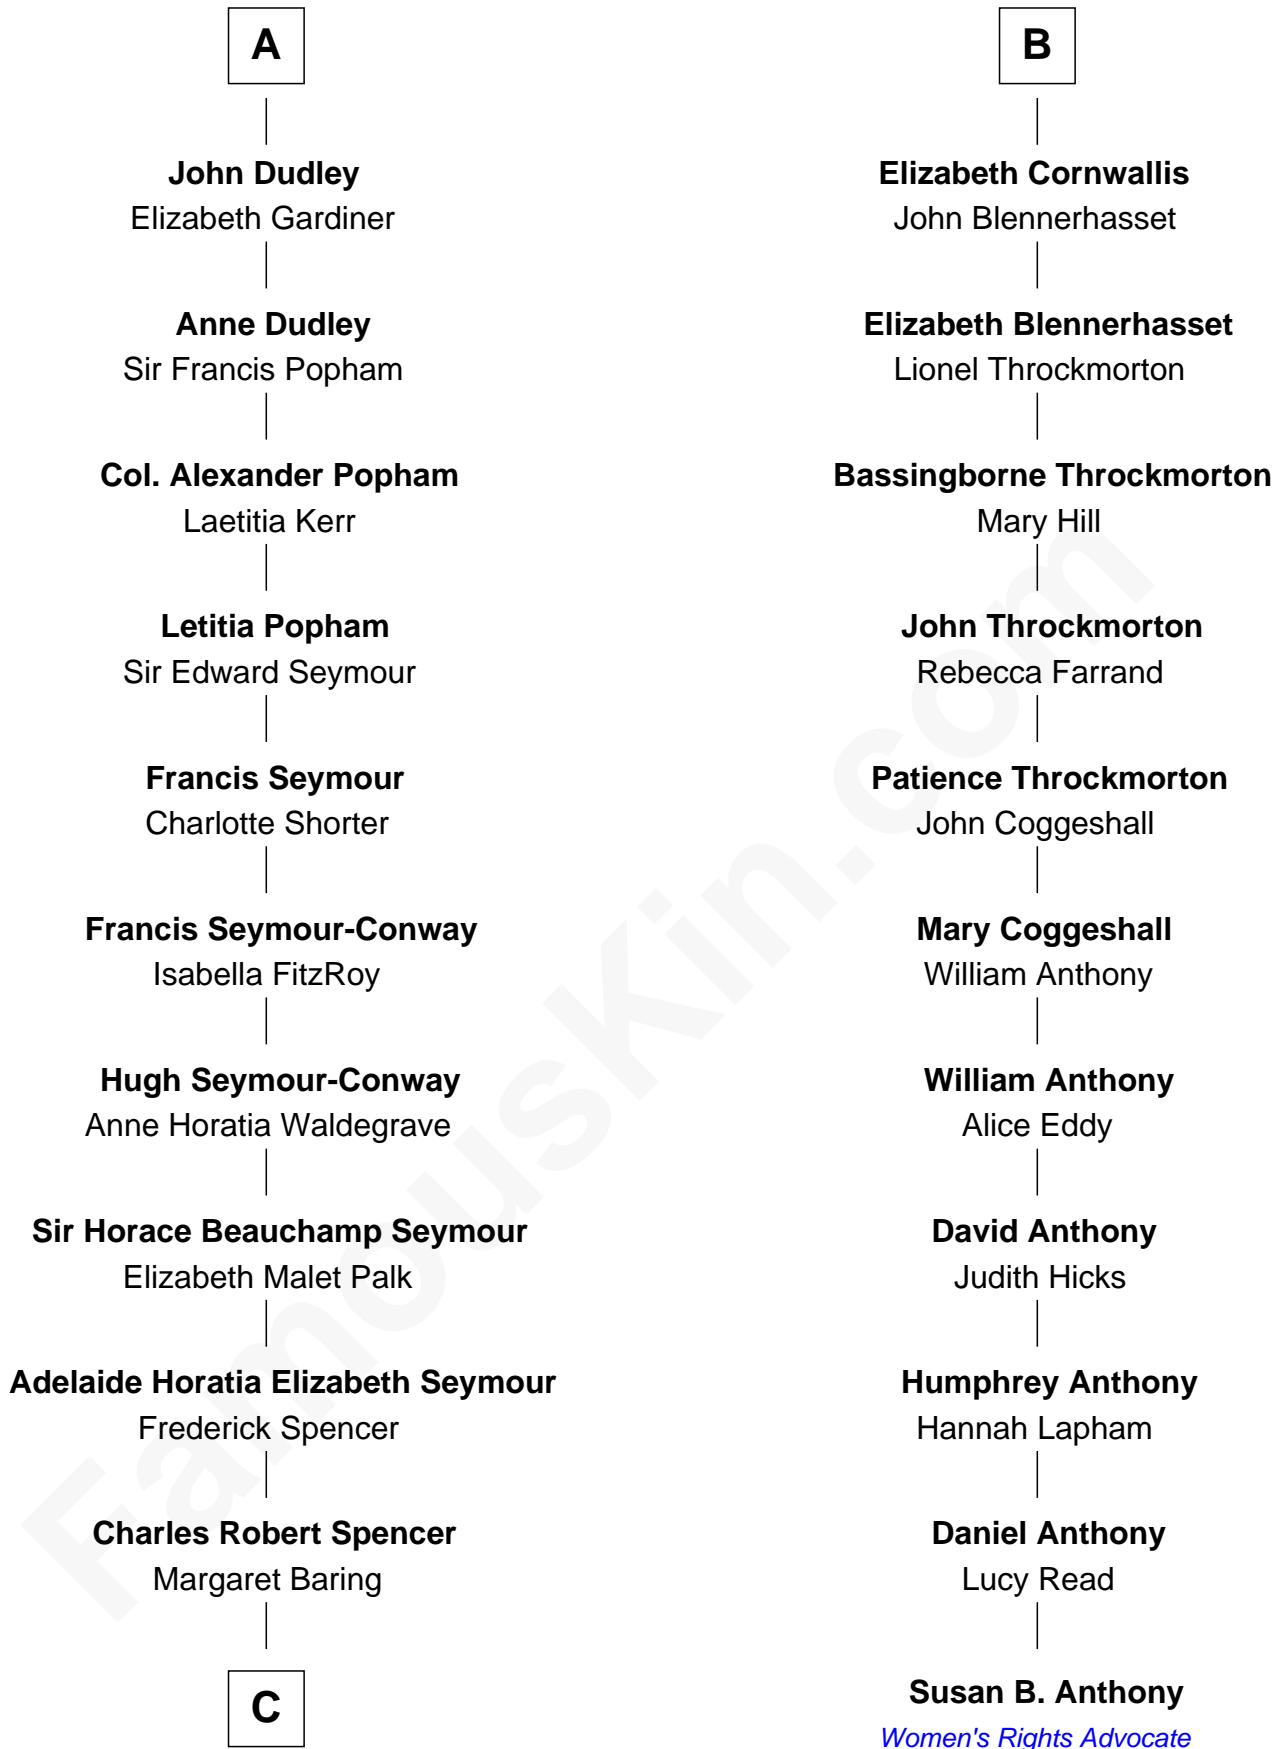

## Relationship Chart of

### Prince Harry

*Duke of Sussex*

17th cousin 3 times removed of

**Susan B. Anthony**  
*Women's Rights Advocate*

**C**

**Albert Edward John Spencer**

Cynthia Elinor Beatrix Hamilton

**Edward John Spencer**

Frances Ruth Burke Roche

**Princess Diana Frances Spencer**

Charles III, King of the United Kingdom

**Prince Harry**

*Duke of Sussex*

FamousKin.com