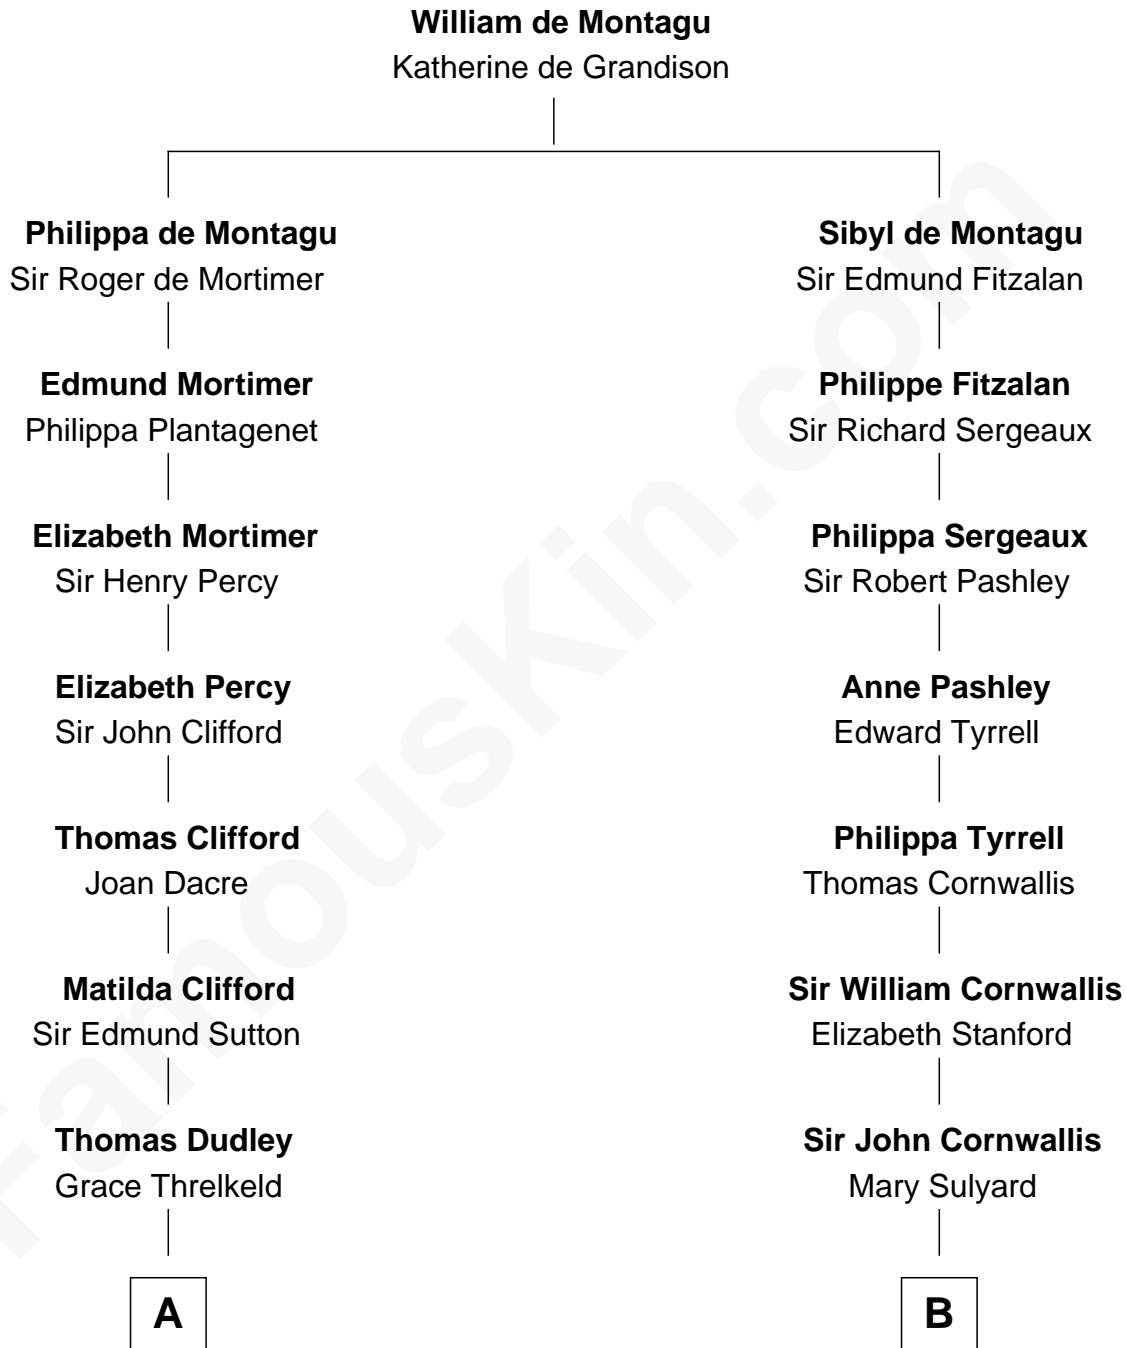

## Relationship Chart of

### Prince Harry

*Duke of Sussex*

17th cousin 3 times removed of

**Susan B. Anthony**  
*Women's Rights Advocate*

**C**

**Albert Edward John Spencer**

Cynthia Elinor Beatrix Hamilton

**Edward John Spencer**

Frances Ruth Burke Roche

**Princess Diana Frances Spencer**

Charles III, King of the United Kingdom

**Prince Harry**

*Duke of Sussex*

FamousKin.com