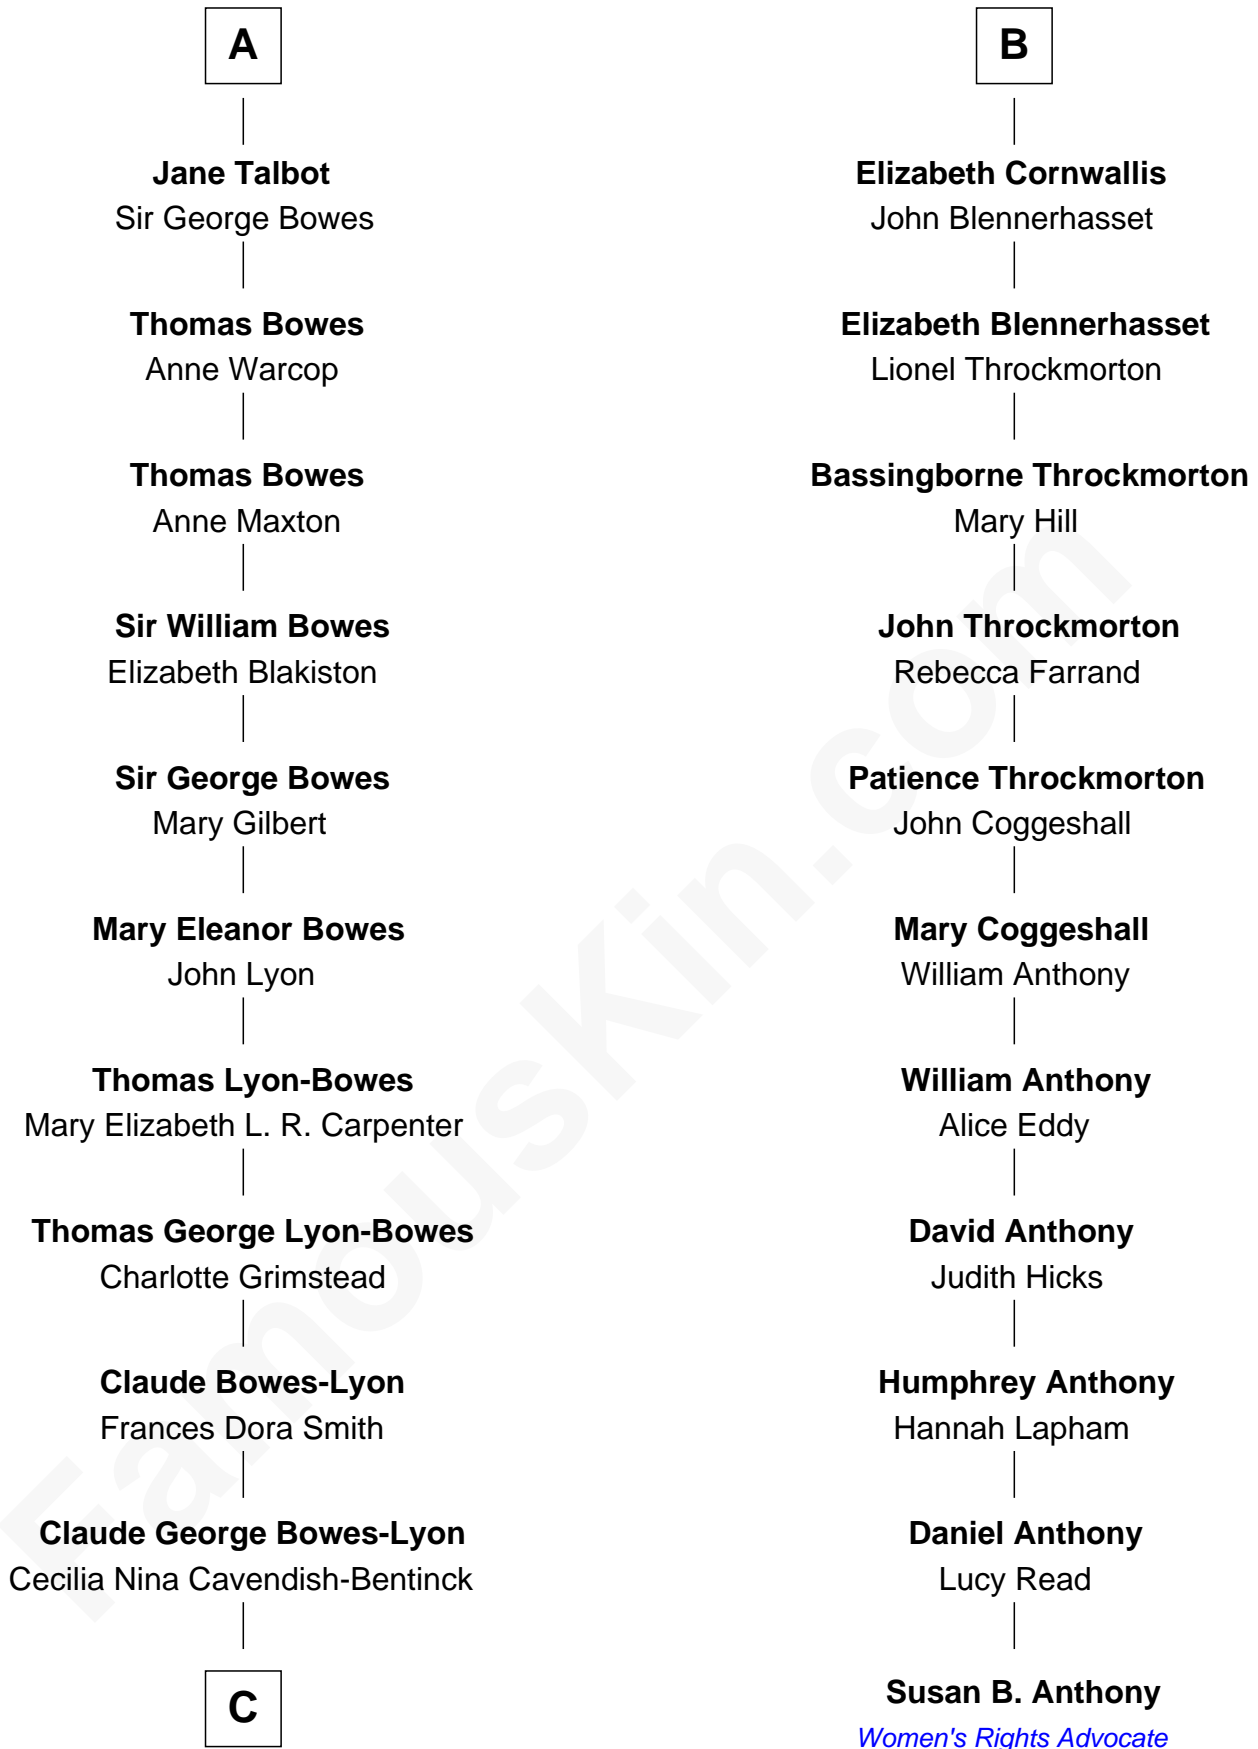

FamousKin.com

Relationship Chart of

Prince Harry

Duke of Sussex

17th cousin 3 times removed of

Susan B. Anthony
Women's Rights Advocate

C

Elizabeth Bowes-Lyon

George VI, King of the United Kingdom

Elizabeth II, Queen of the United Kingdom

Prince Philip of Edinburgh

Charles III, King of the United Kingdom

Princess Diana Frances Spencer

Prince Harry

Duke of Sussex

FamousKin.com