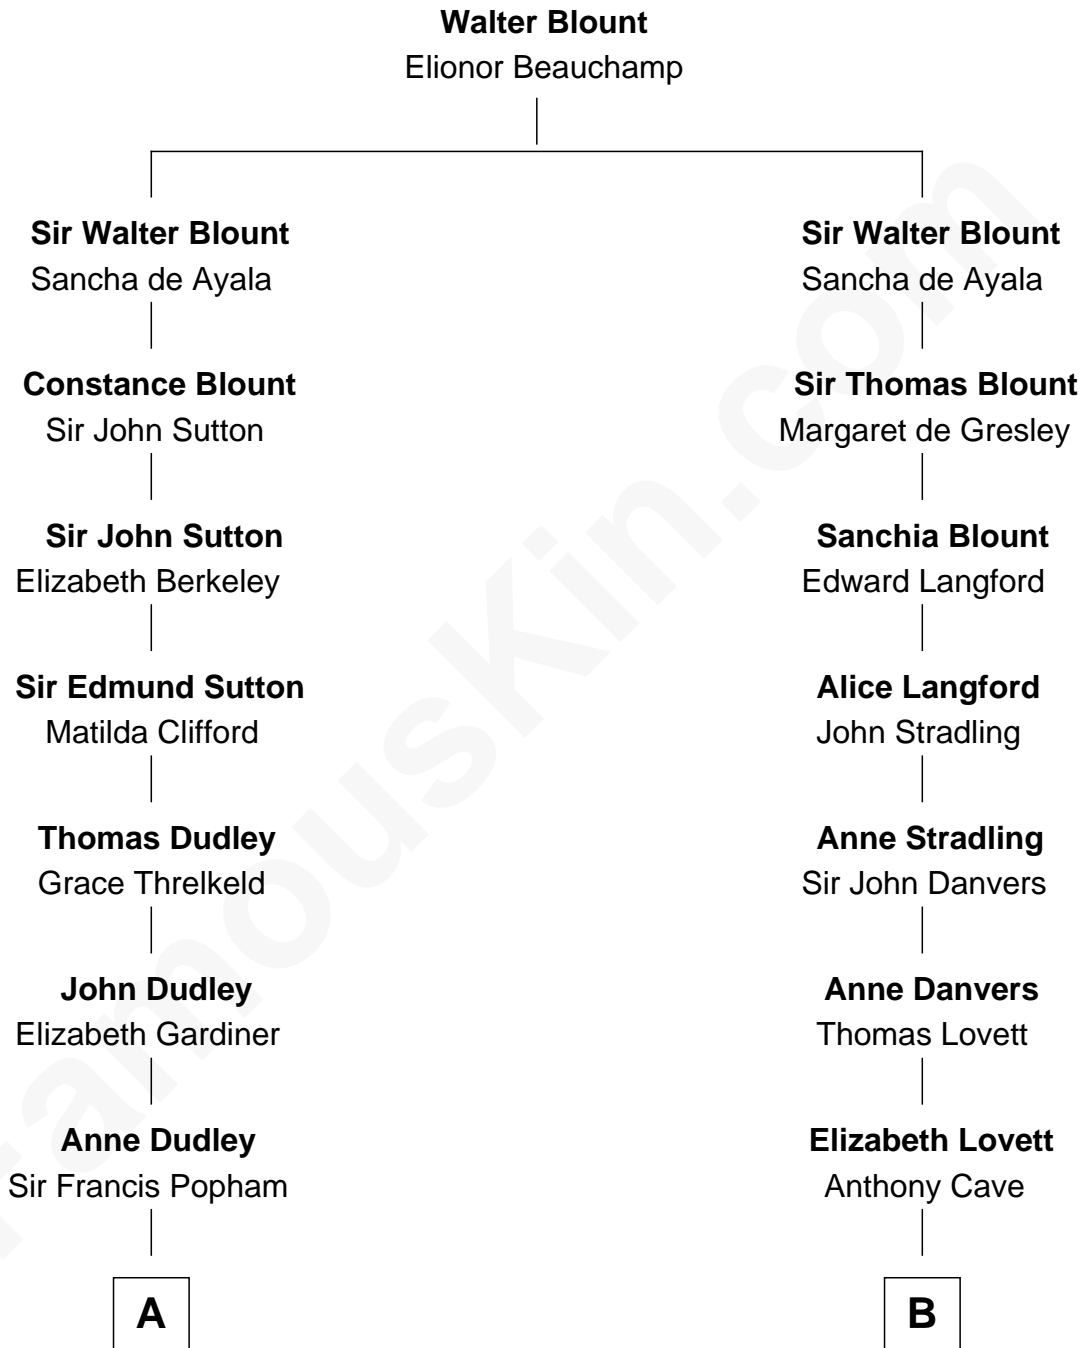

FamousKin.com

Relationship Chart of

Prince Harry

Duke of Sussex

16th cousin 2 times removed of

Susan B. Anthony
Women's Rights Advocate

C

Princess Diana Frances Spencer
Charles III, King of the United Kingdom

Prince Harry
Duke of Sussex

FamousKin.com