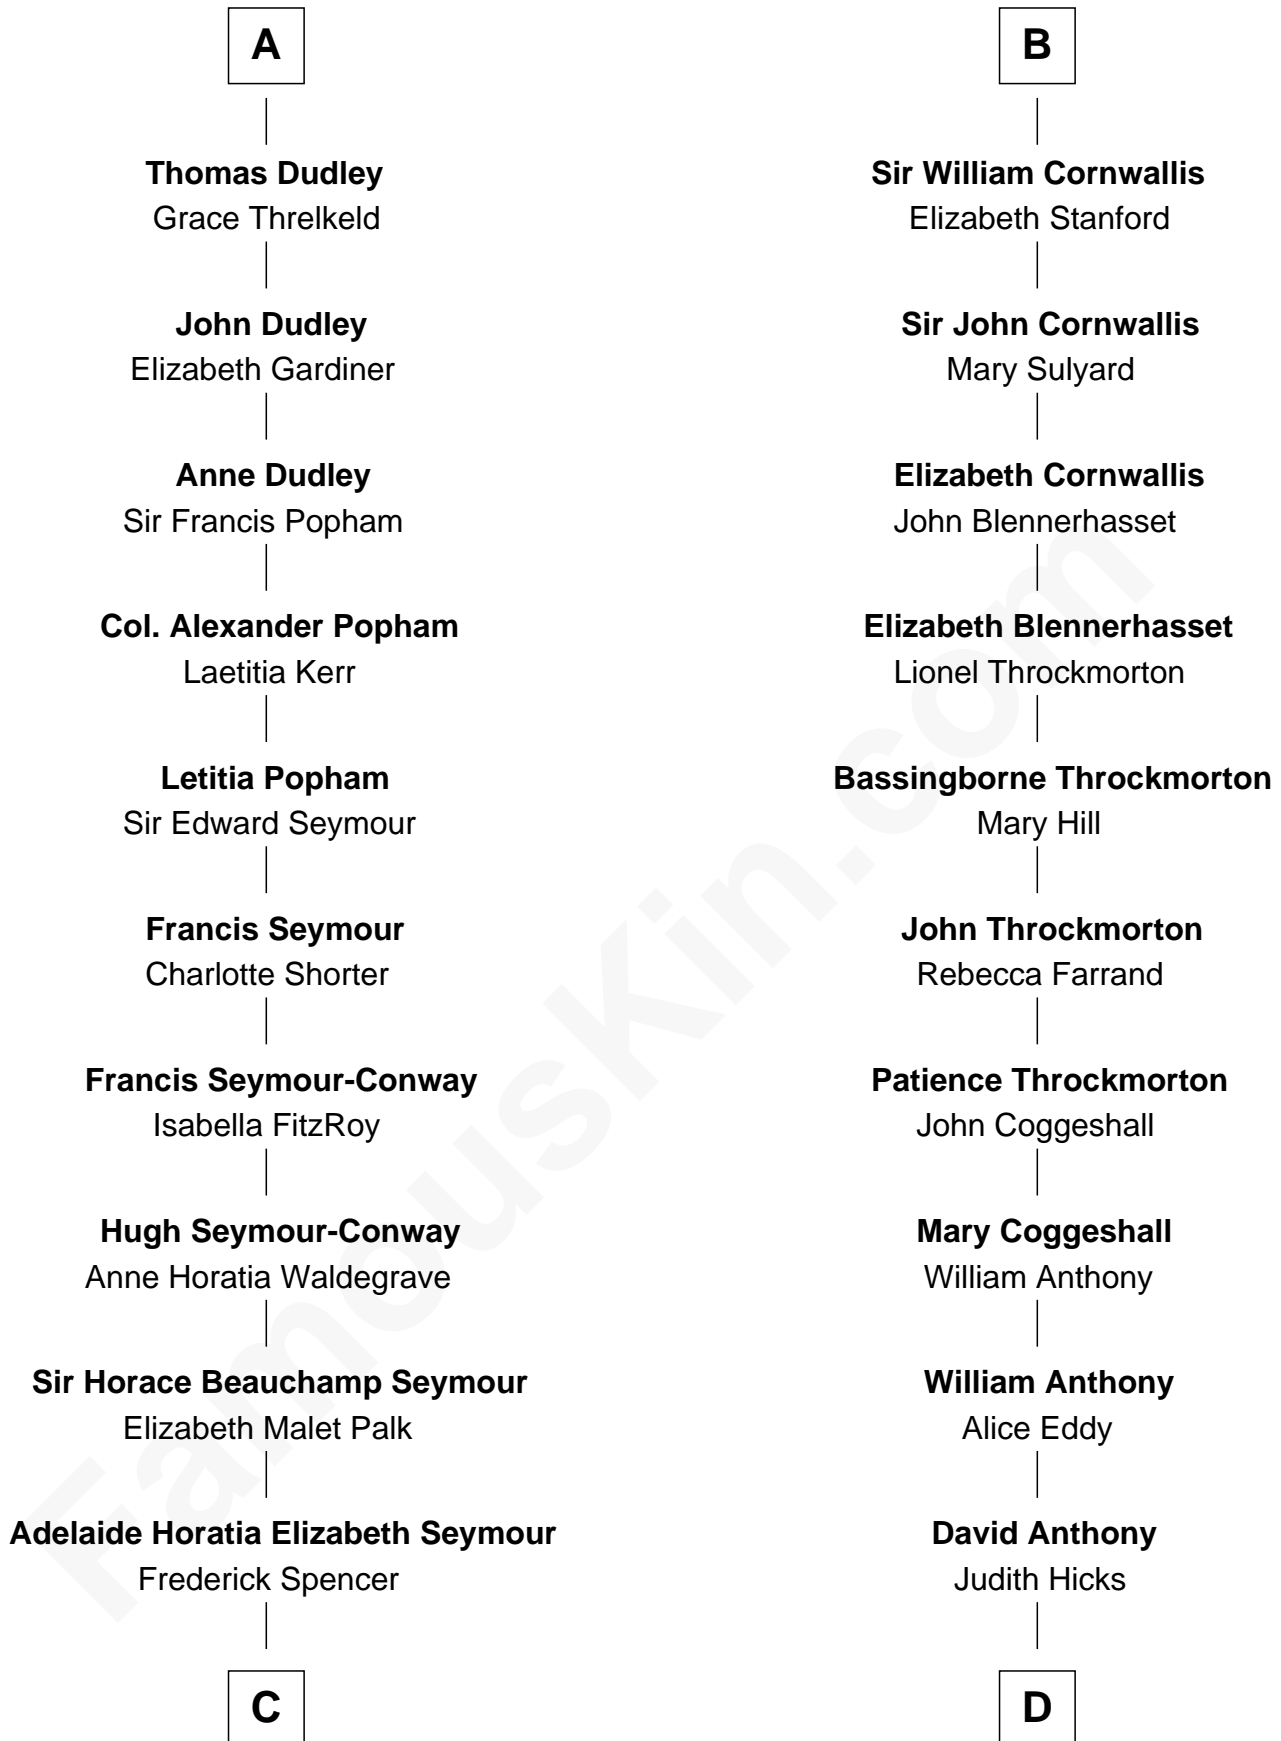

FamousKin.com

Relationship Chart of

Prince Harry

Duke of Sussex

19th cousin 2 times removed of

Susan B. Anthony
Women's Rights Advocate

Sir Hugh le Despencer
Isabella de Beauchamp

Sir Philip le Despencer
Margaret de Goushill

Hugh le Despencer
Eleanor de Clare

Sir Philip le Despencer
Joan de Cobham

Isabel le Despencer
Richard Fitzalan

Sir Philip le Despencer
Elizabeth - - - - -

Sir Edmund Fitzalan
Sibyl de Montagu

Alice le Despenser
Sir John Sutton

Philippe Fitzalan
Sir Richard Sergeaux

Sir John Sutton
Constance Blount

Philippa Sergeaux
Sir Robert Pashley

Sir John Sutton
Elizabeth Berkeley

Anne Pashley
Edward Tyrrell

Sir Edmund Sutton
Matilda Clifford

Philippa Tyrrell
Thomas Cornwallis

A

B

C

Charles Robert Spencer

Margaret Baring

Albert Edward John Spencer

Cynthia Elinor Beatrix Hamilton