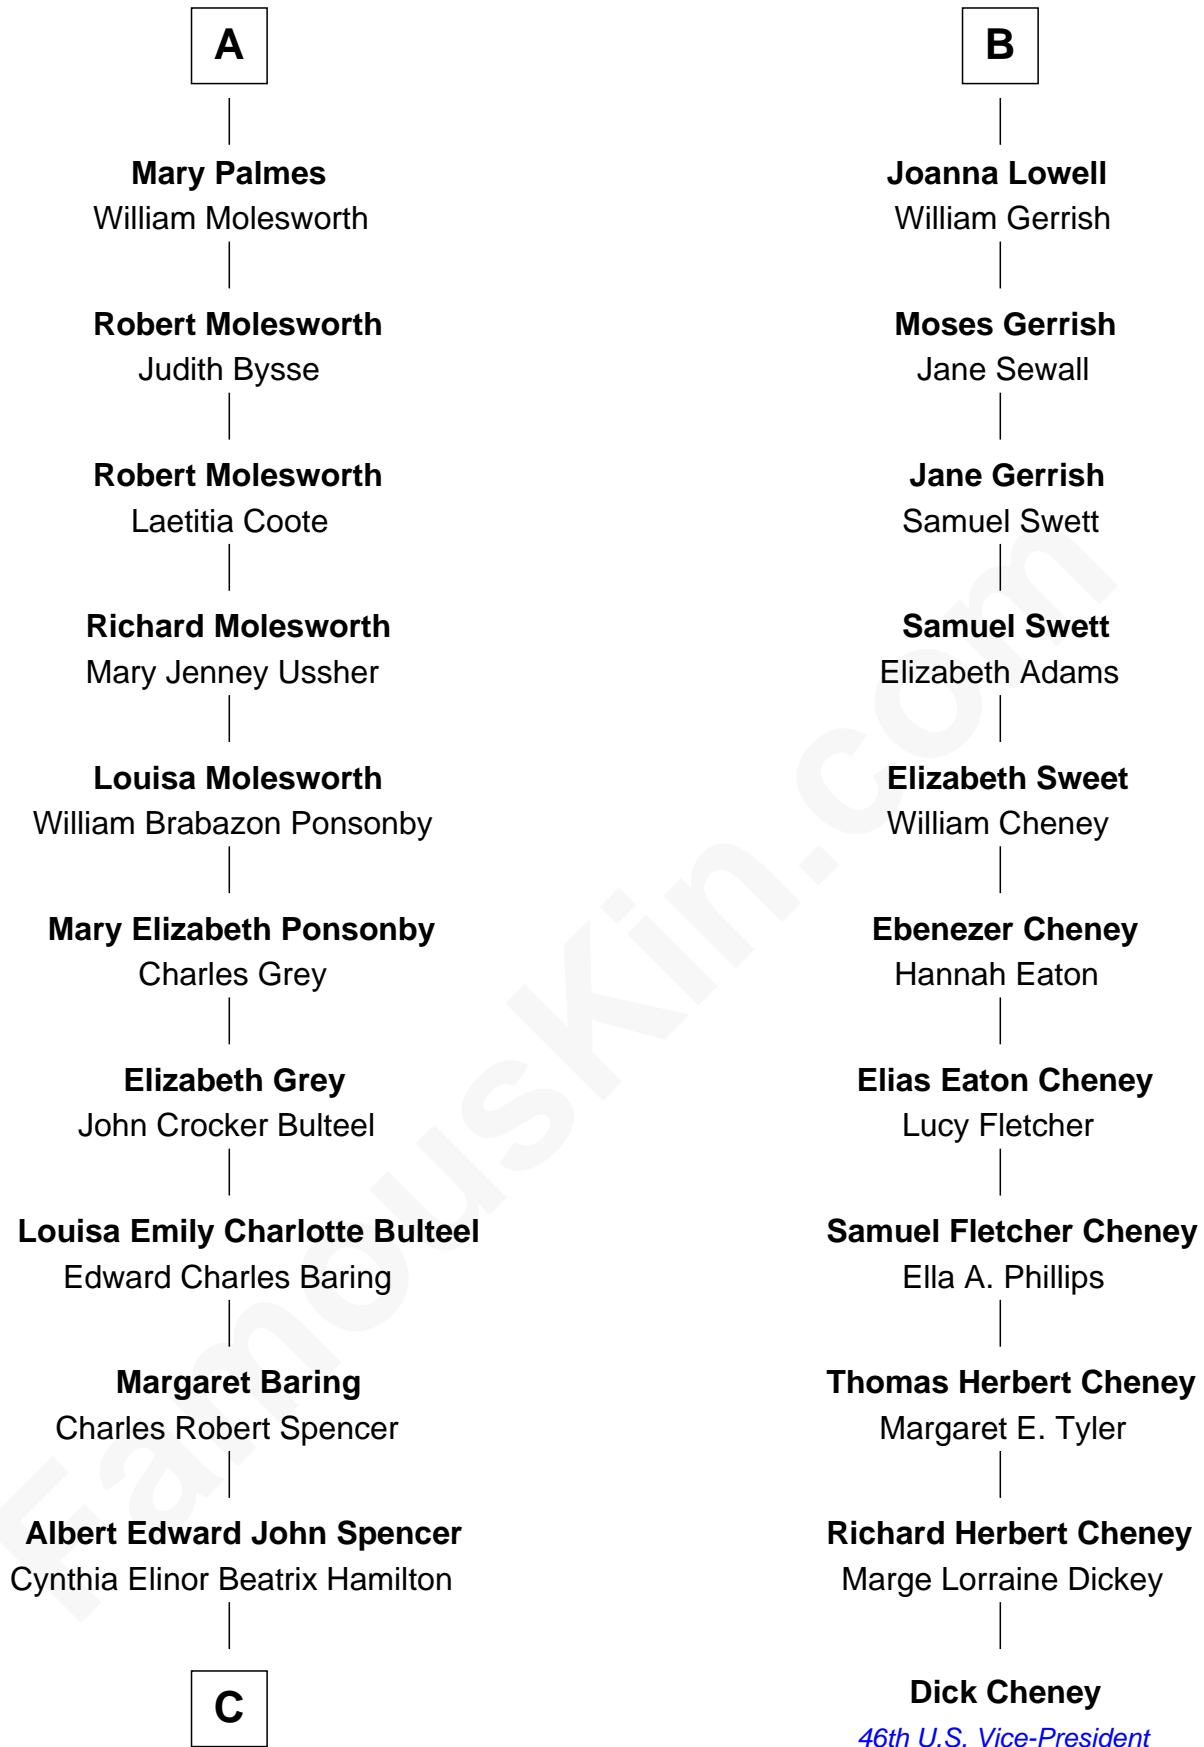

FamousKin.com Relationship Chart of

Prince Harry
Duke of Sussex

17th cousin 2 times removed of

Dick Cheney
46th U.S. Vice-President

Sir Hugh Luttrell
Catherine de Beaumont

C

Edward John Spencer
Frances Ruth Burke Roche

Princess Diana Frances Spencer
Charles III, King of the United Kingdom

Prince Harry
Duke of Sussex

FamousKin.com