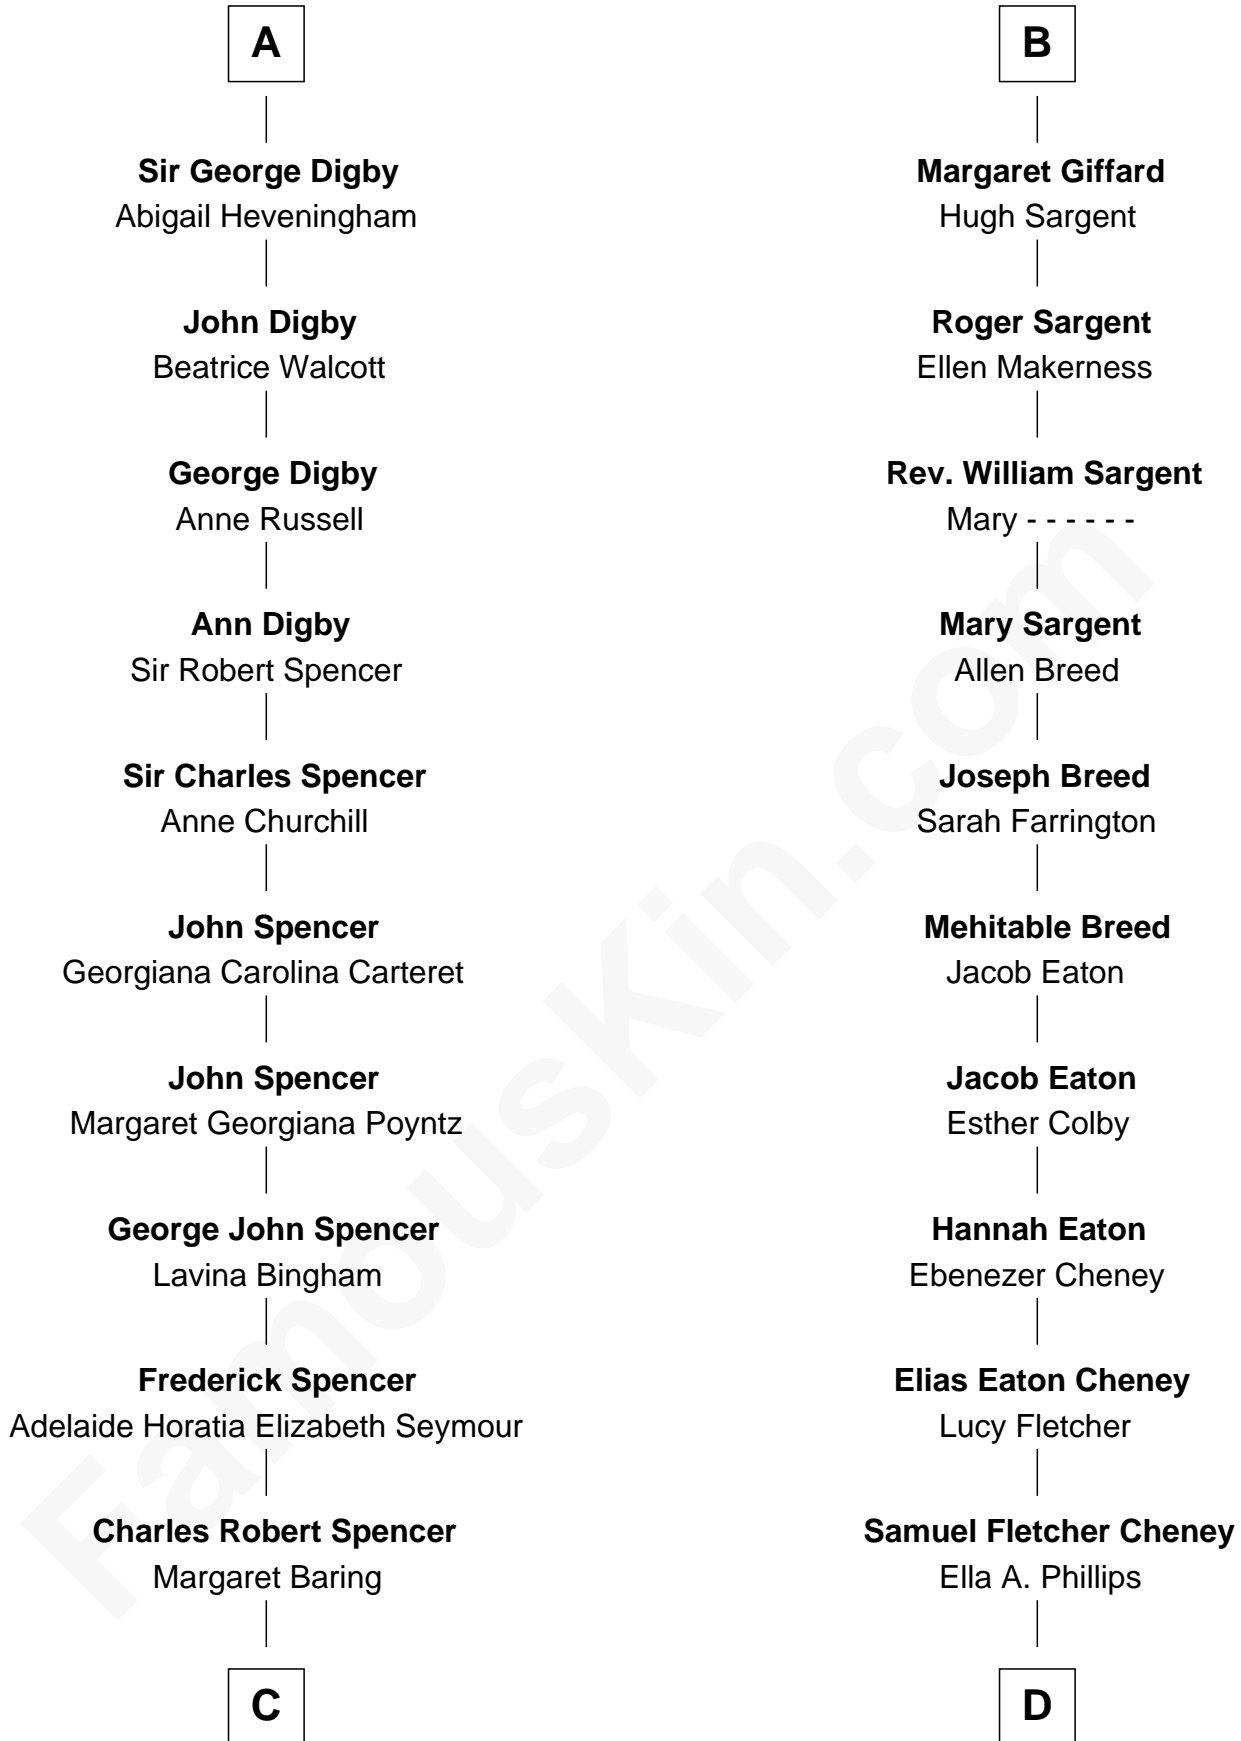

FamousKin.com Relationship Chart of

Prince Harry
Duke of Sussex

19th cousin 1 time removed of

Dick Cheney
46th U.S. Vice-President

William de la Spine
Margery Durvassal

C

Albert Edward John Spencer
Cynthia Elinor Beatrix Hamilton

Edward John Spencer
Frances Ruth Burke Roche

Princess Diana Frances Spencer
Charles III, King of the United Kingdom

Prince Harry
Duke of Sussex

D

Thomas Herbert Cheney
Margaret E. Tyler

Richard Herbert Cheney
Marge Lorraine Dickey