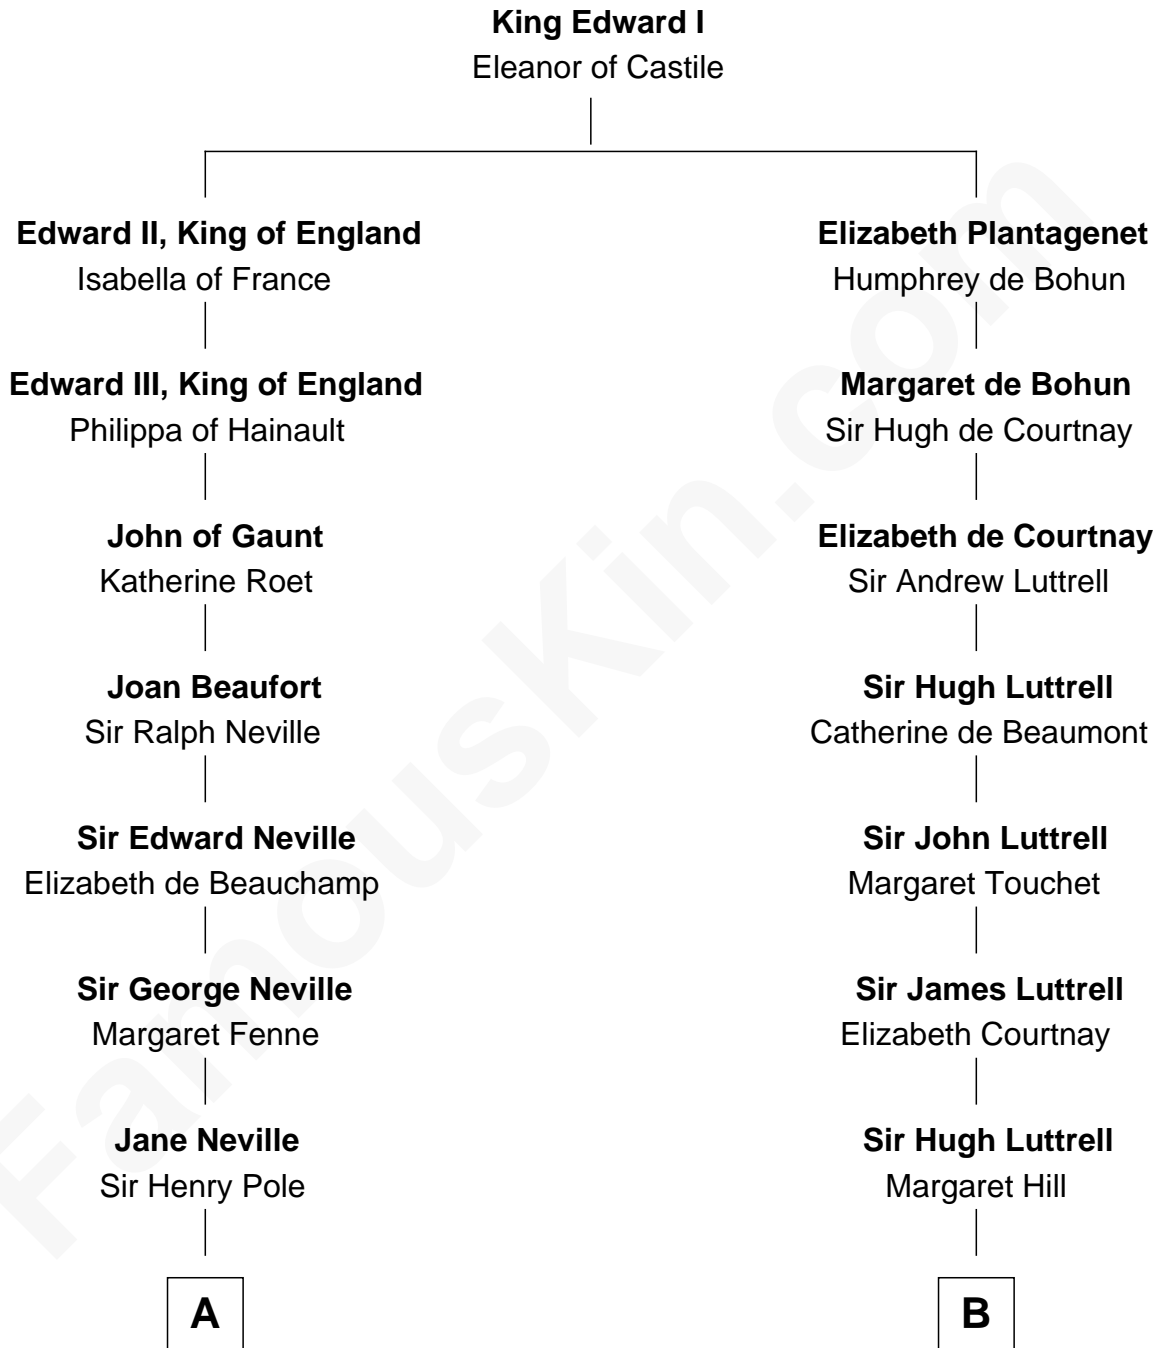

FamousKin.com Relationship Chart of

Prince Harry
Duke of Sussex

21st cousin of

Dick Cheney
46th U.S. Vice-President

C

Charles Robert Spencer

Margaret Baring

Albert Edward John Spencer

Cynthia Elinor Beatrix Hamilton

Edward John Spencer

Frances Ruth Burke Roche

Princess Diana Frances Spencer

Charles III, King of the United Kingdom

Prince Harry

Duke of Sussex

D