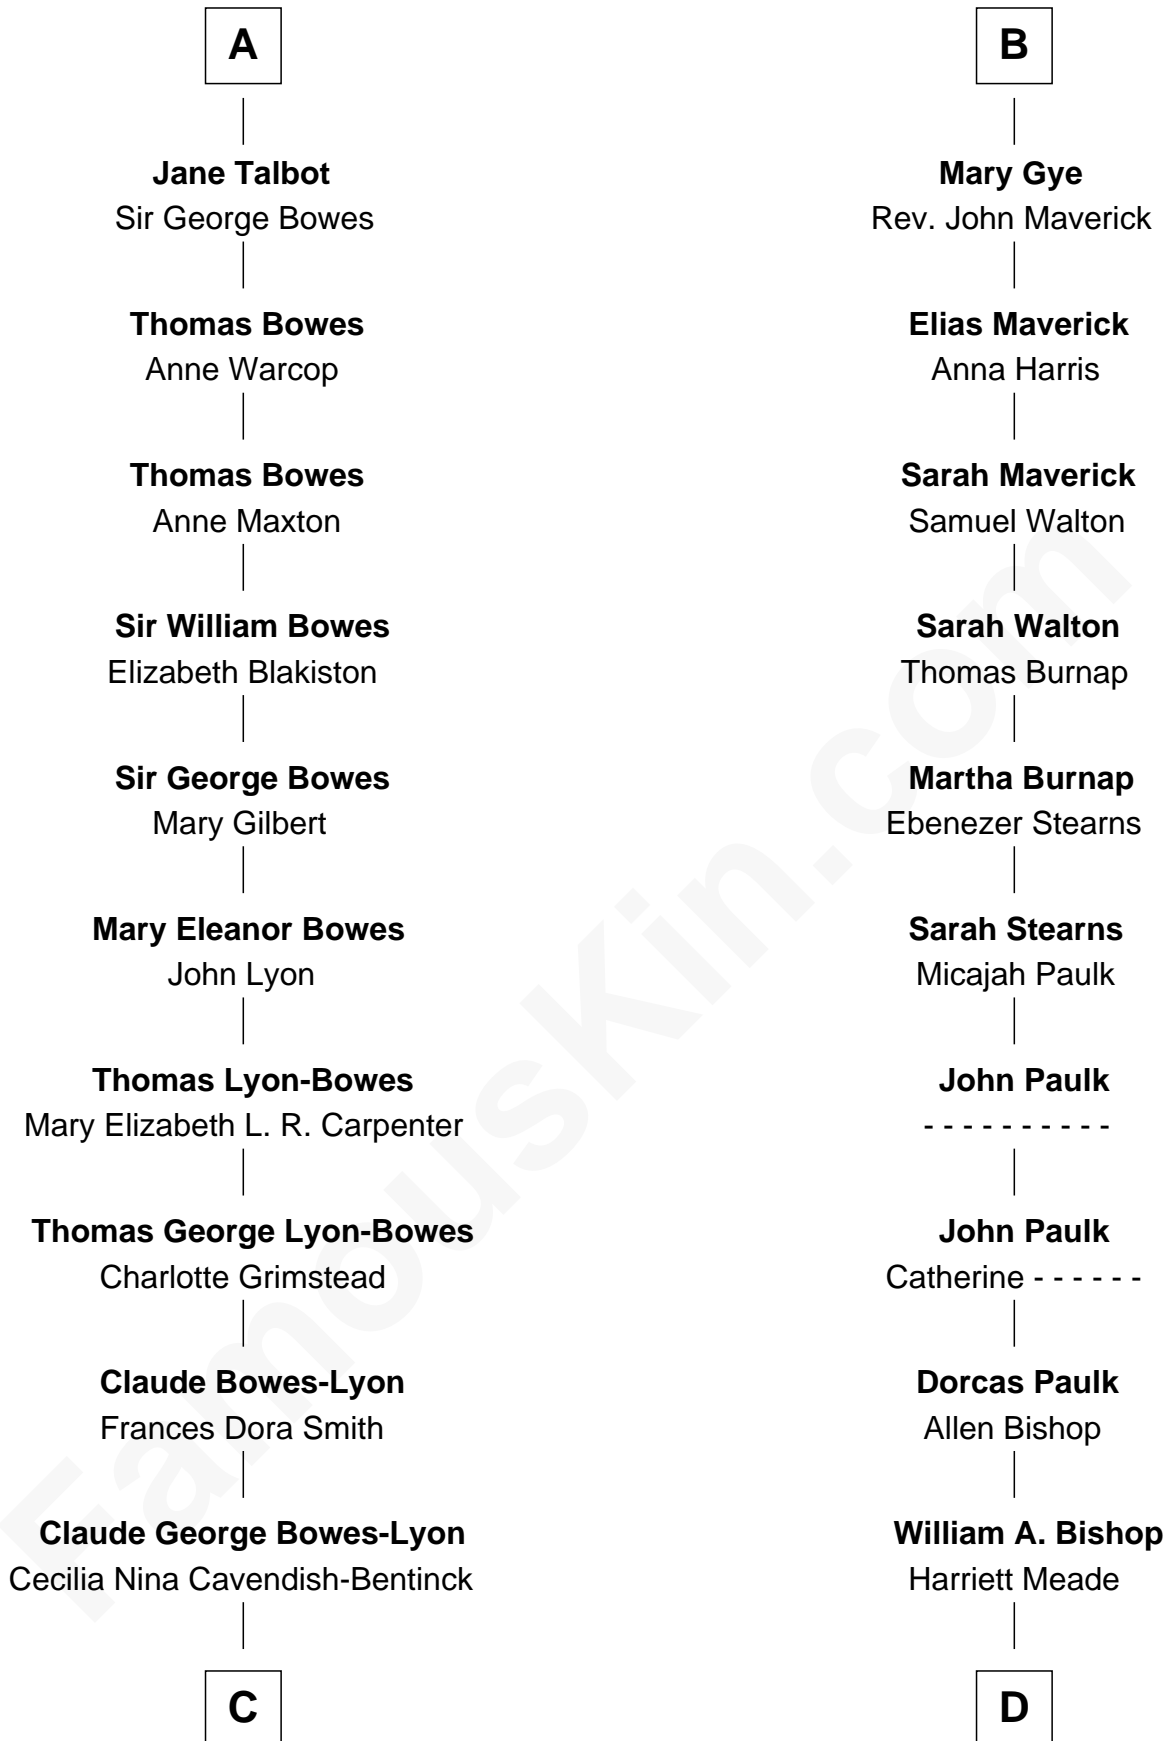

FamousKin.com Relationship Chart of

Prince Harry
Duke of Sussex

20th cousin of

Michael Strahan

NFL Player and TV Personality

Richard Fitzalan
Eleanor Plantagenet

C

Elizabeth Bowes-Lyon

George VI, King of the United Kingdom

Elizabeth II, Queen of the United Kingdom

Prince Philip of Edinburgh

Charles III, King of the United Kingdom

Princess Diana Frances Spencer

Prince Harry

Duke of Sussex

D