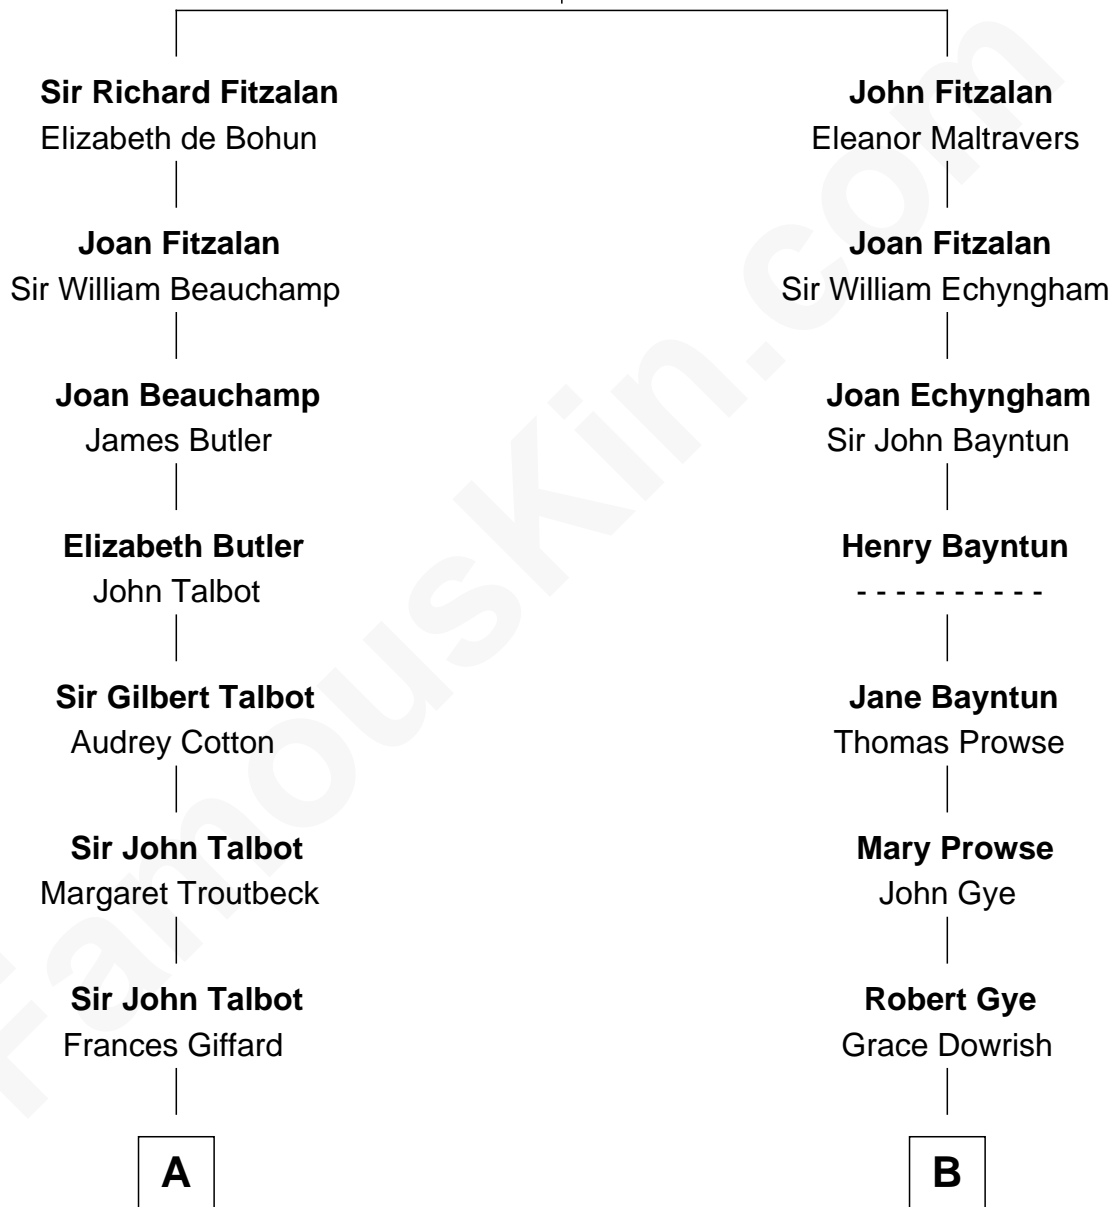

FamousKin.com Relationship Chart of

Prince Harry
Duke of Sussex

20th cousin of

Michael Strahan

NFL Player and TV Personality

Richard Fitzalan
Eleanor Plantagenet

C

Elizabeth Bowes-Lyon

George VI, King of the United Kingdom

Elizabeth II, Queen of the United Kingdom

Prince Philip of Edinburgh

Charles III, King of the United Kingdom

Princess Diana Frances Spencer

Prince Harry

Duke of Sussex

D