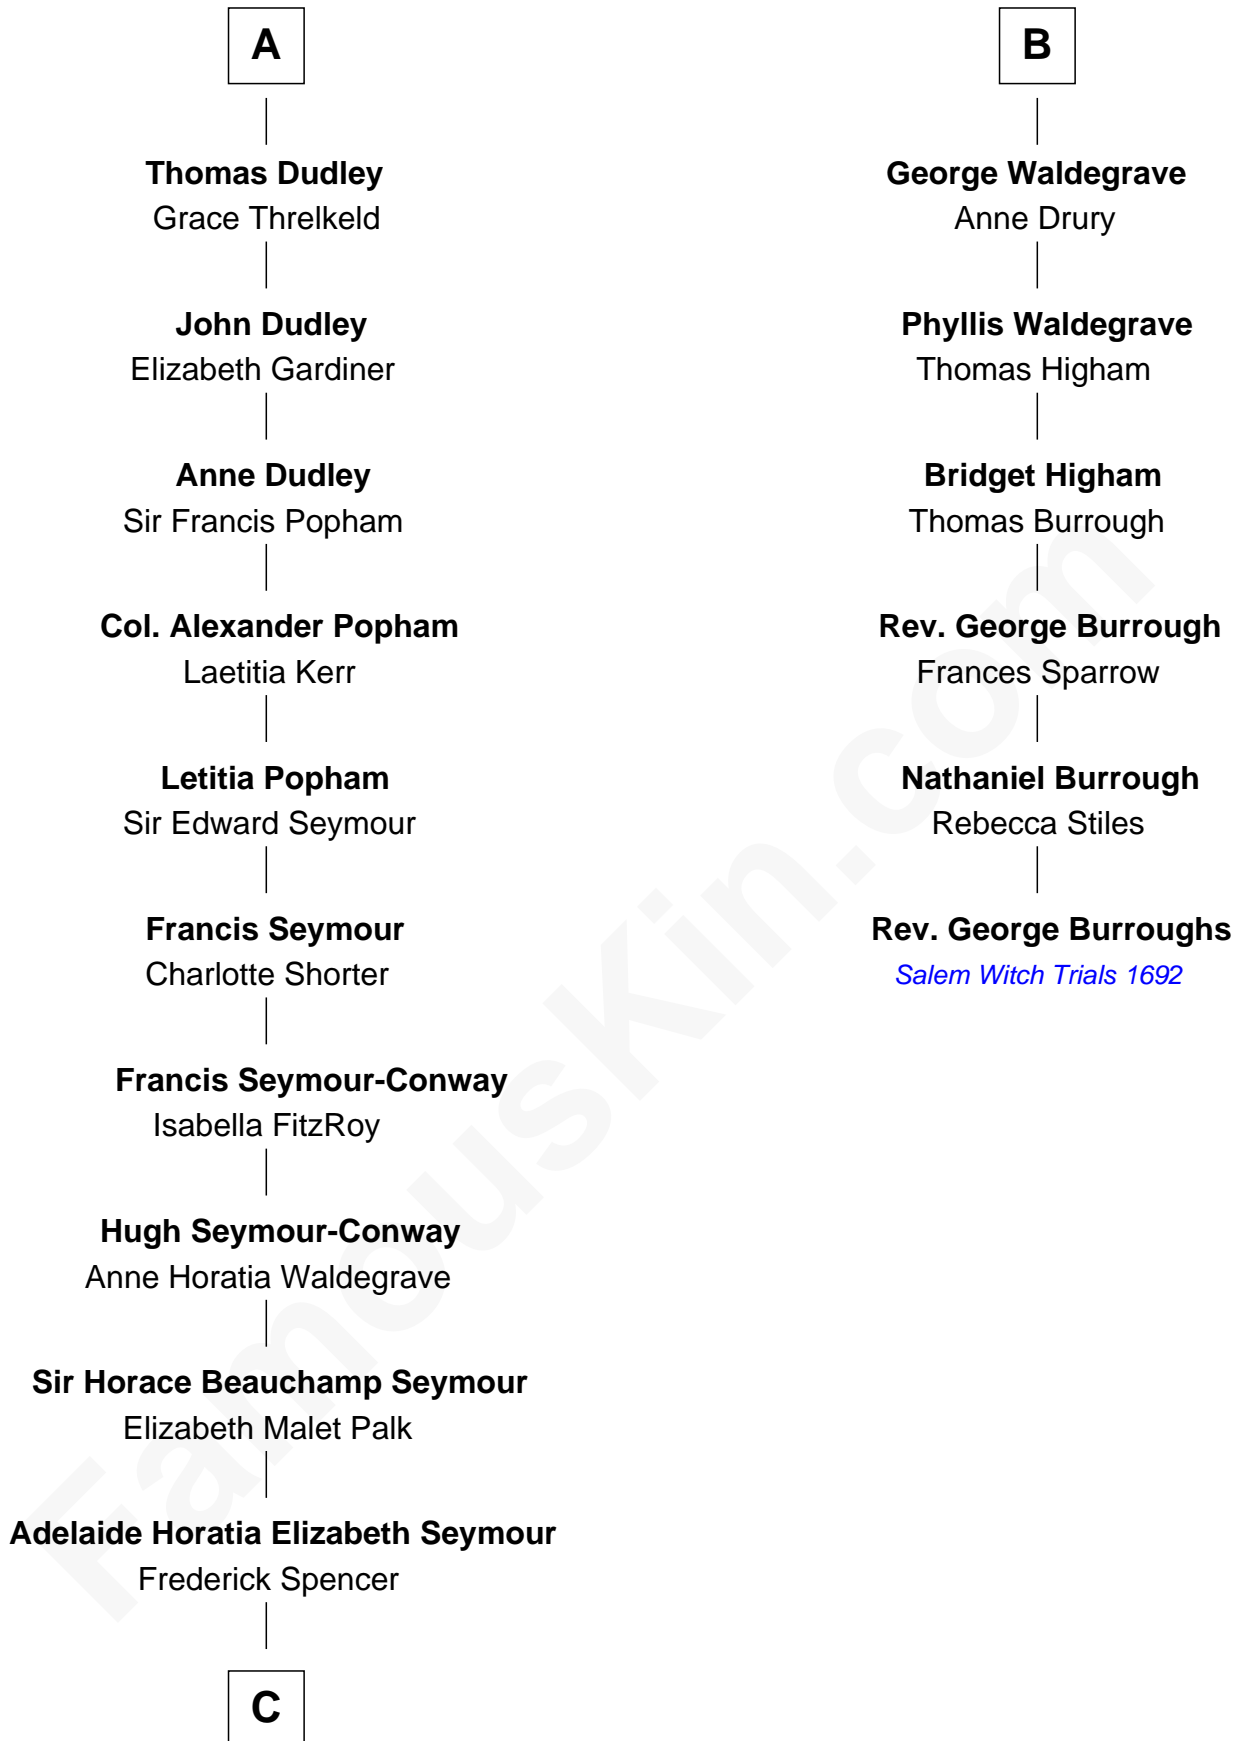

**FamousKin.com**  
**Relationship Chart of**  
**Prince Harry**  
*Duke of Sussex*

12th cousin 9 times removed of

**Rev. George Burroughs**  
*Executed for Witchcraft, Salem 1692*

**C**

—  
**Charles Robert Spencer**

Margaret Baring

—  
**Albert Edward John Spencer**

Cynthia Elinor Beatrix Hamilton

—  
**Edward John Spencer**

Frances Ruth Burke Roche

—  
**Princess Diana Frances Spencer**

Charles III, King of the United Kingdom