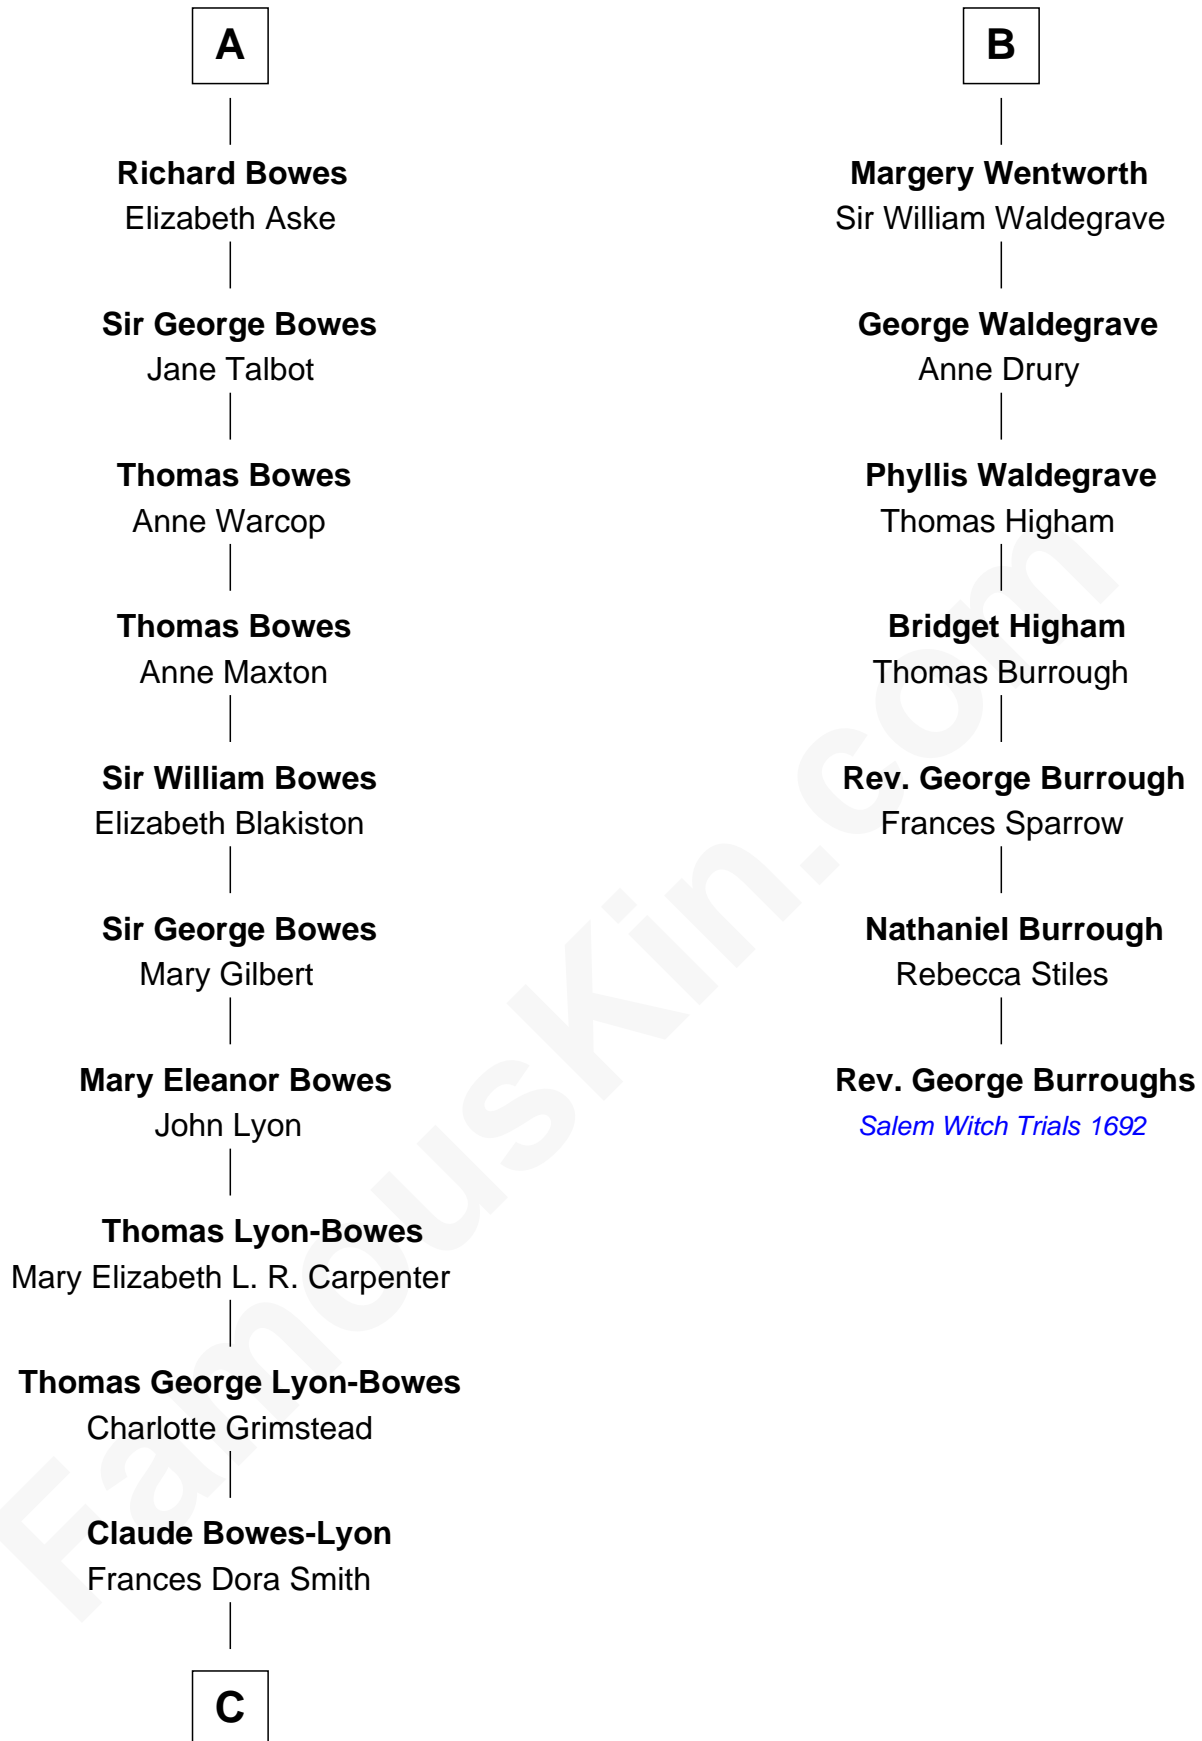

**FamousKin.com**  
**Relationship Chart of**  
**Prince Harry**  
*Duke of Sussex*

13th cousin 8 times removed of

**Rev. George Burroughs**  
*Executed for Witchcraft, Salem 1692*

**C**

**Claude George Bowes-Lyon**  
Cecilia Nina Cavendish-Bentinck

**Elizabeth Bowes-Lyon**  
George VI, King of the United Kingdom

**Elizabeth II, Queen of the United Kingdom**  
Prince Philip of Edinburgh

**Charles III, King of the United Kingdom**  
Princess Diana Frances Spencer

**Prince Harry**  
*Duke of Sussex*

FamousKin.com