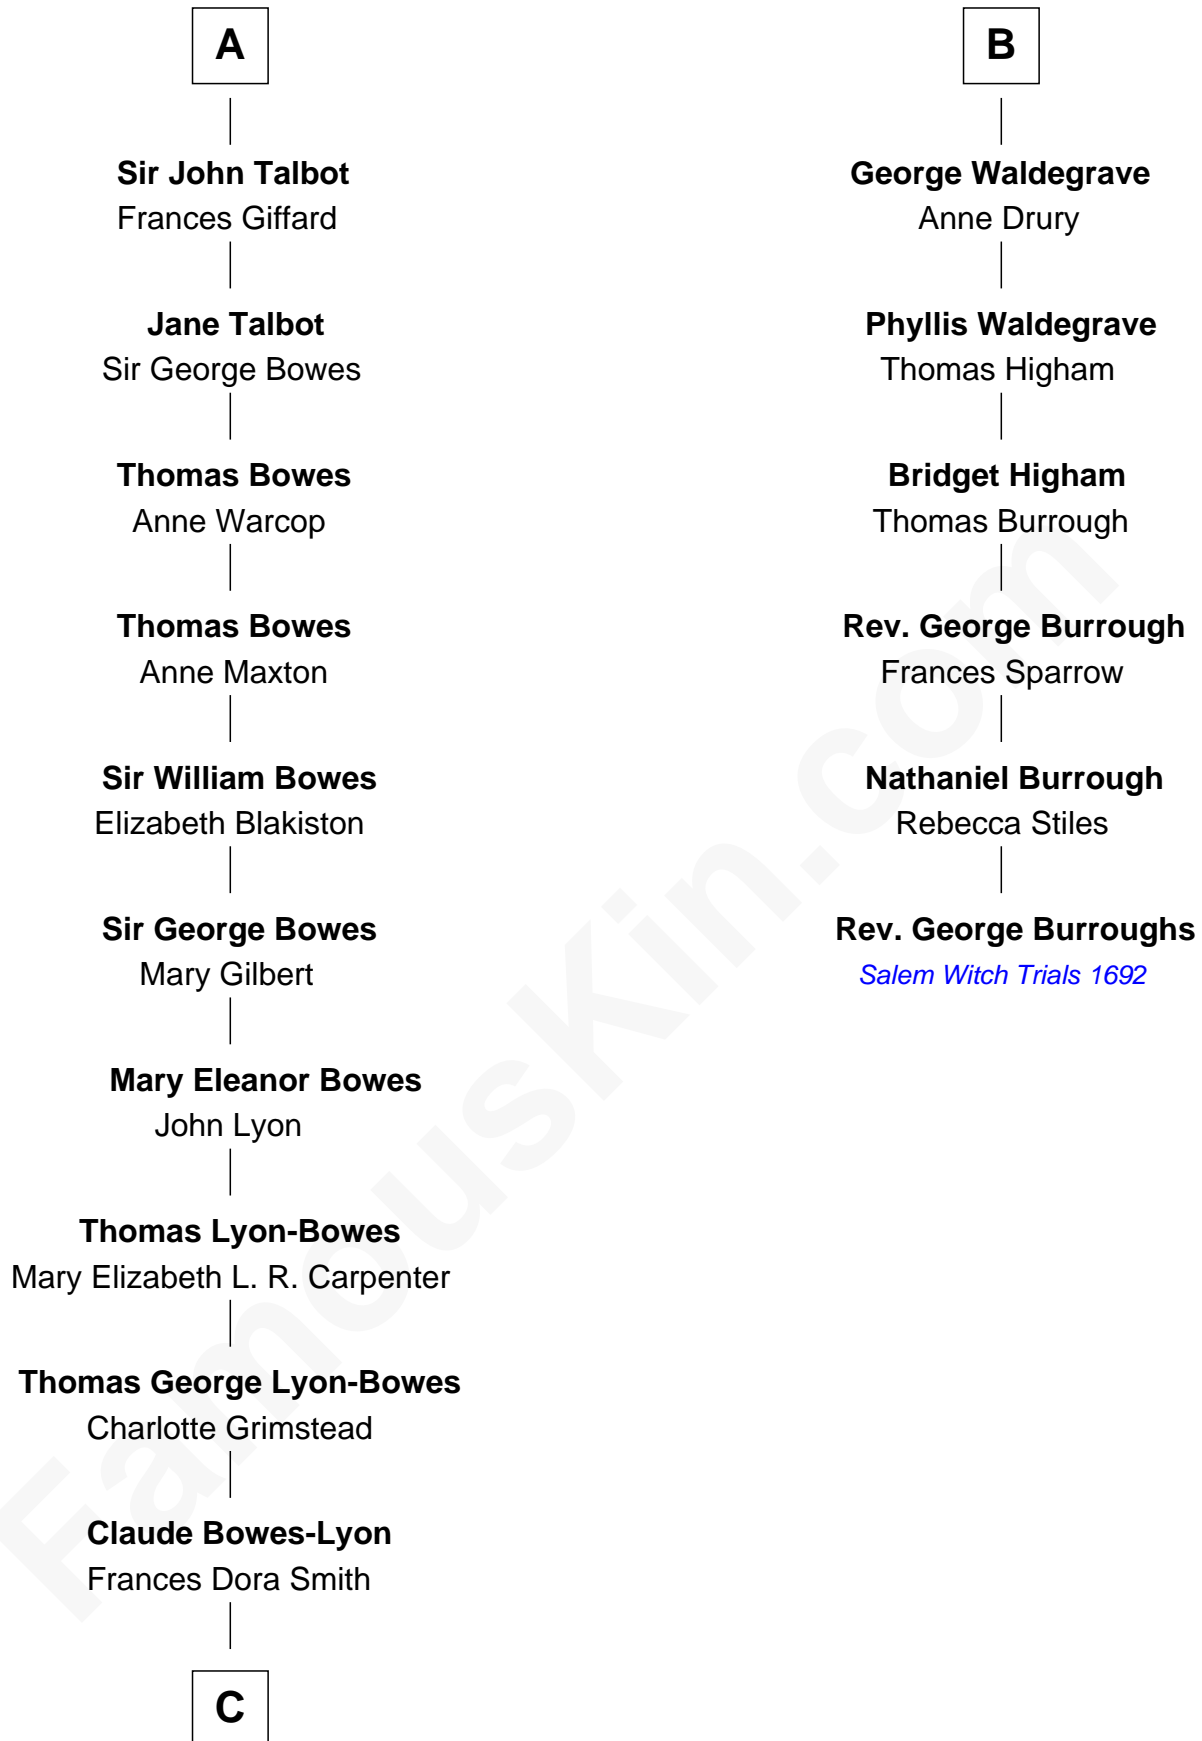

# FamousKin.com Relationship Chart of

**Prince Harry**  
*Duke of Sussex*

12th cousin 9 times removed of

**Rev. George Burroughs**  
*Executed for Witchcraft, Salem 1692*

**C**

**Claude George Bowes-Lyon**  
Cecilia Nina Cavendish-Bentinck

**Elizabeth Bowes-Lyon**  
George VI, King of the United Kingdom

**Elizabeth II, Queen of the United Kingdom**  
Prince Philip of Edinburgh

**Charles III, King of the United Kingdom**  
Princess Diana Frances Spencer

**Prince Harry**  
*Duke of Sussex*

FamousKin.com