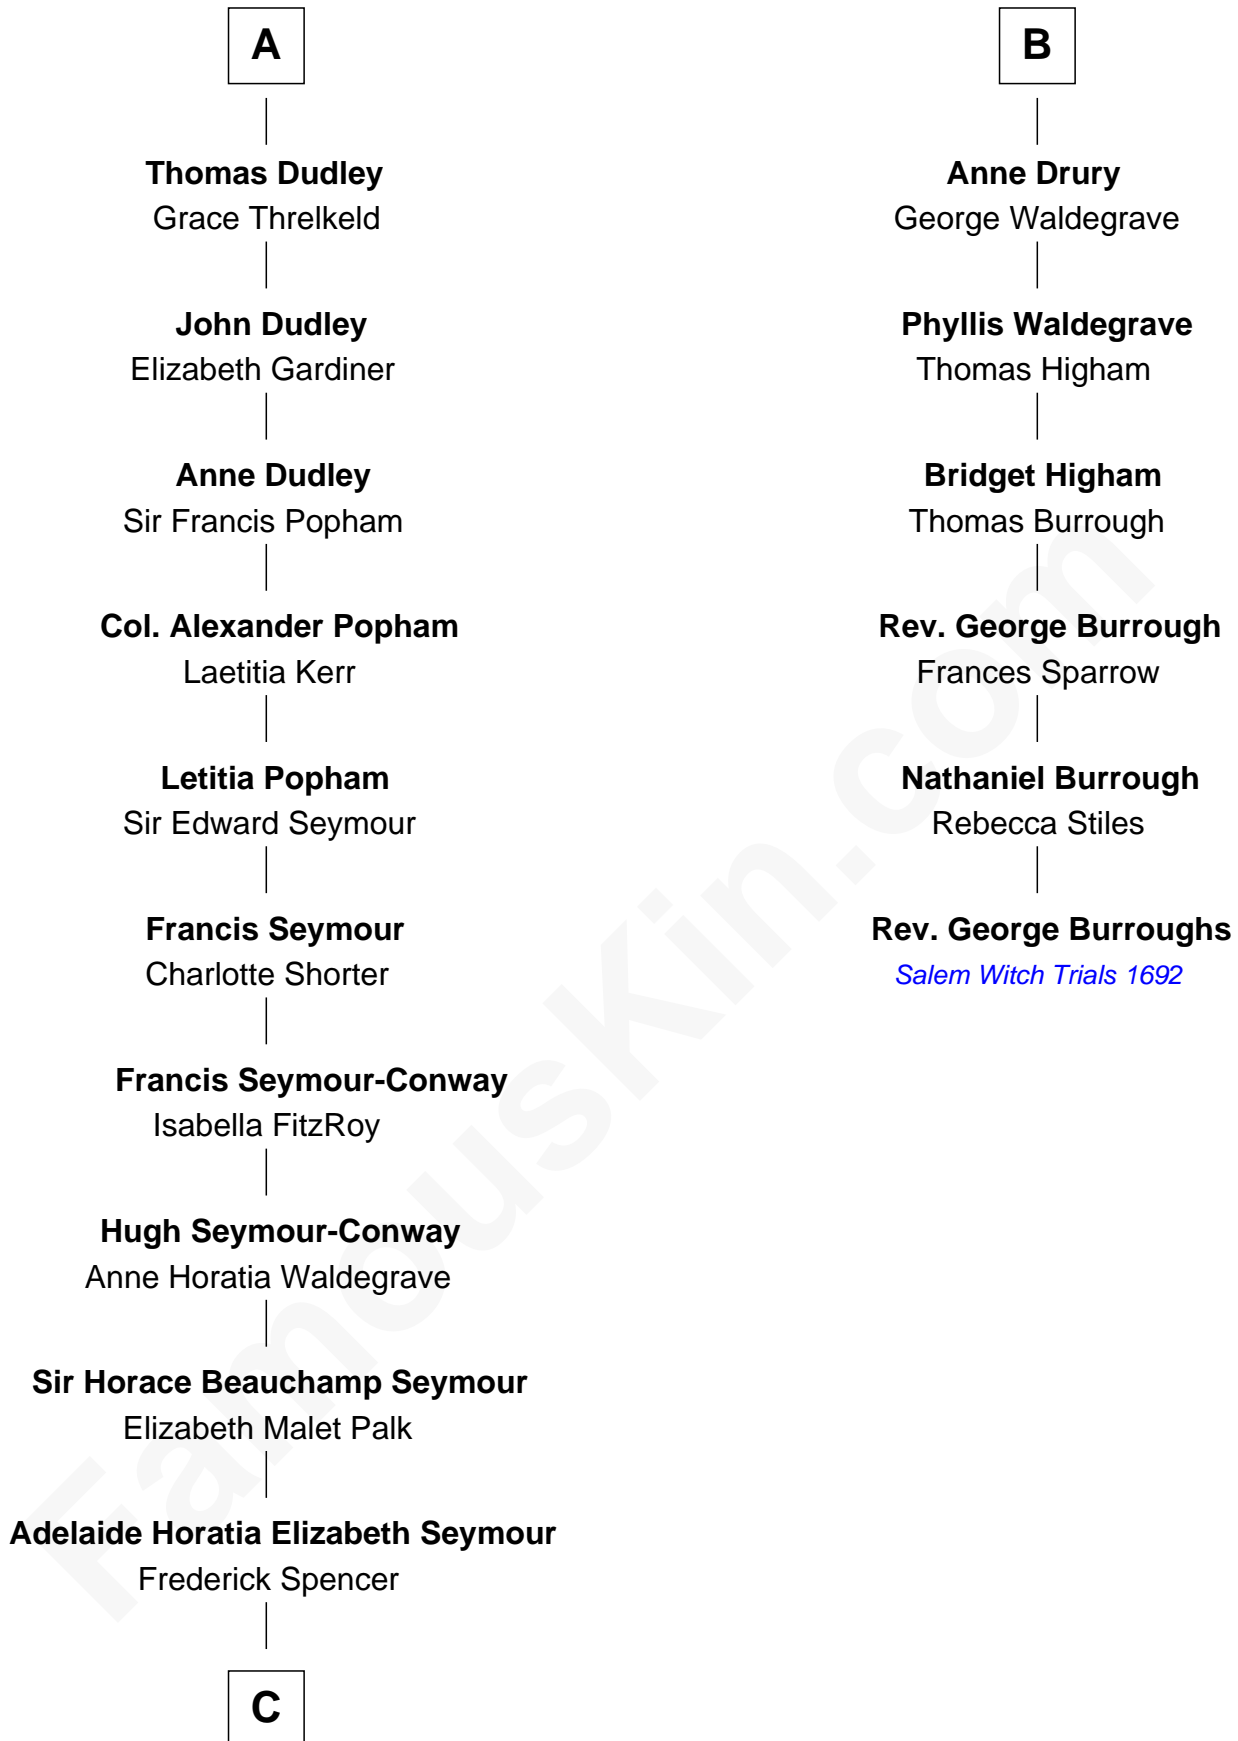

FamousKin.com

Relationship Chart of

Prince Harry

Duke of Sussex

12th cousin 9 times removed of

Rev. George Burroughs
Executed for Witchcraft, Salem 1692

C

—
Charles Robert Spencer

Margaret Baring

—
Albert Edward John Spencer

Cynthia Elinor Beatrix Hamilton

—
Edward John Spencer

Frances Ruth Burke Roche

—
Princess Diana Frances Spencer

Charles III, King of the United Kingdom

—
Prince Harry