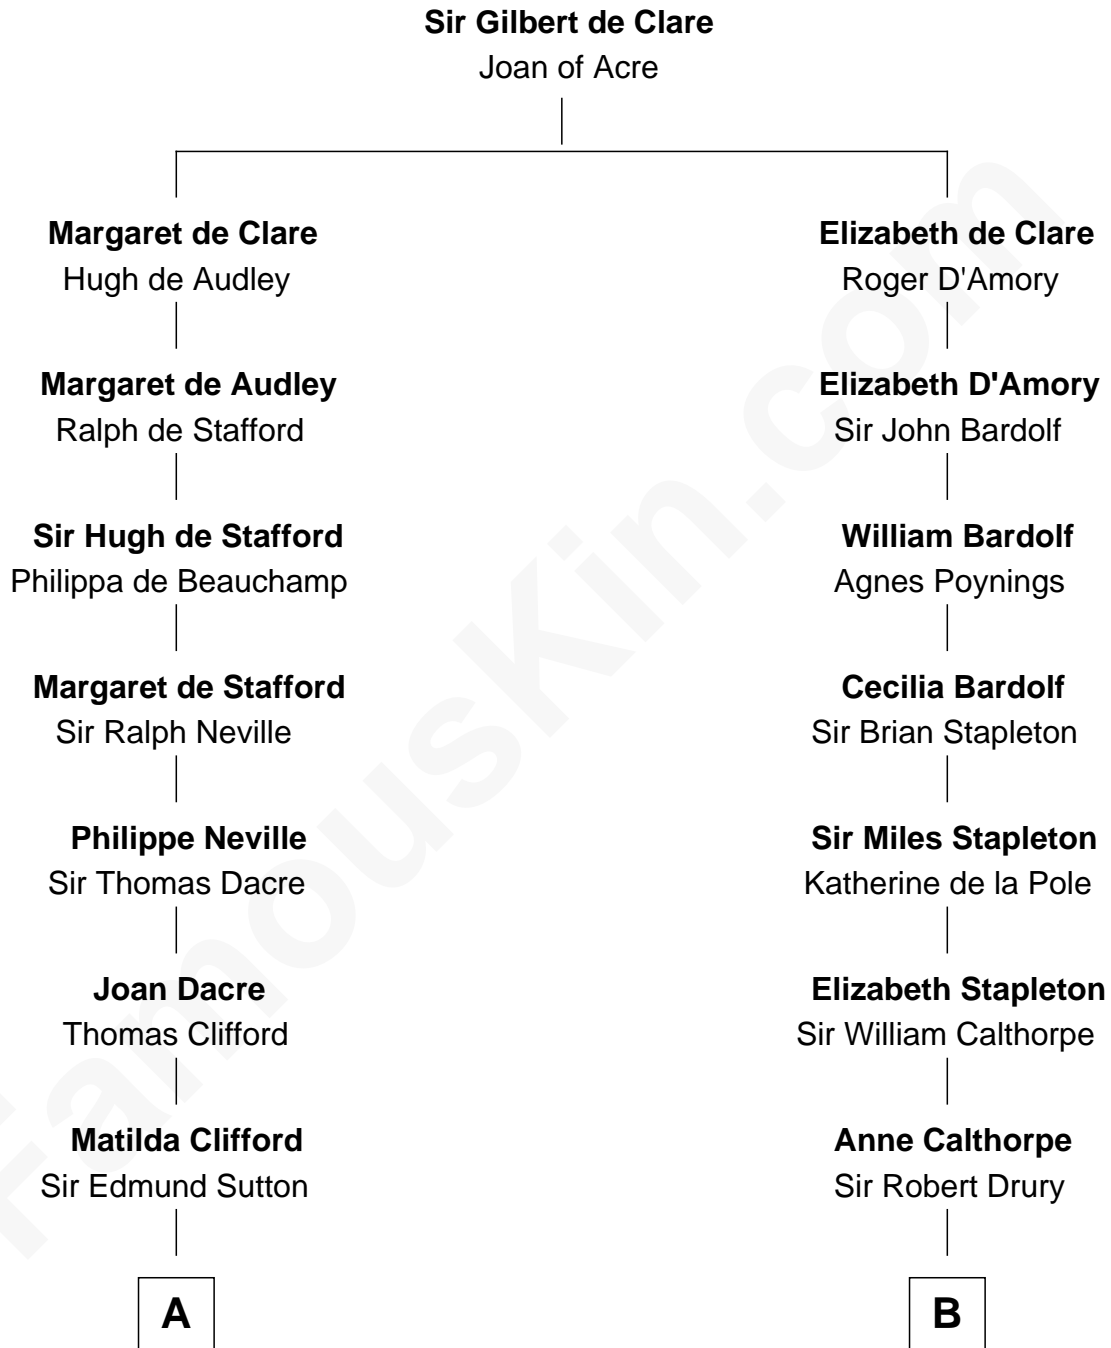

FamousKin.com

Relationship Chart of

Prince Harry

Duke of Sussex

12th cousin 9 times removed of

Rev. George Burroughs
Executed for Witchcraft, Salem 1692

C

—
Charles Robert Spencer

Margaret Baring

—
Albert Edward John Spencer

Cynthia Elinor Beatrix Hamilton

—
Edward John Spencer

Frances Ruth Burke Roche

—
Princess Diana Frances Spencer

Charles III, King of the United Kingdom

—
Prince Harry