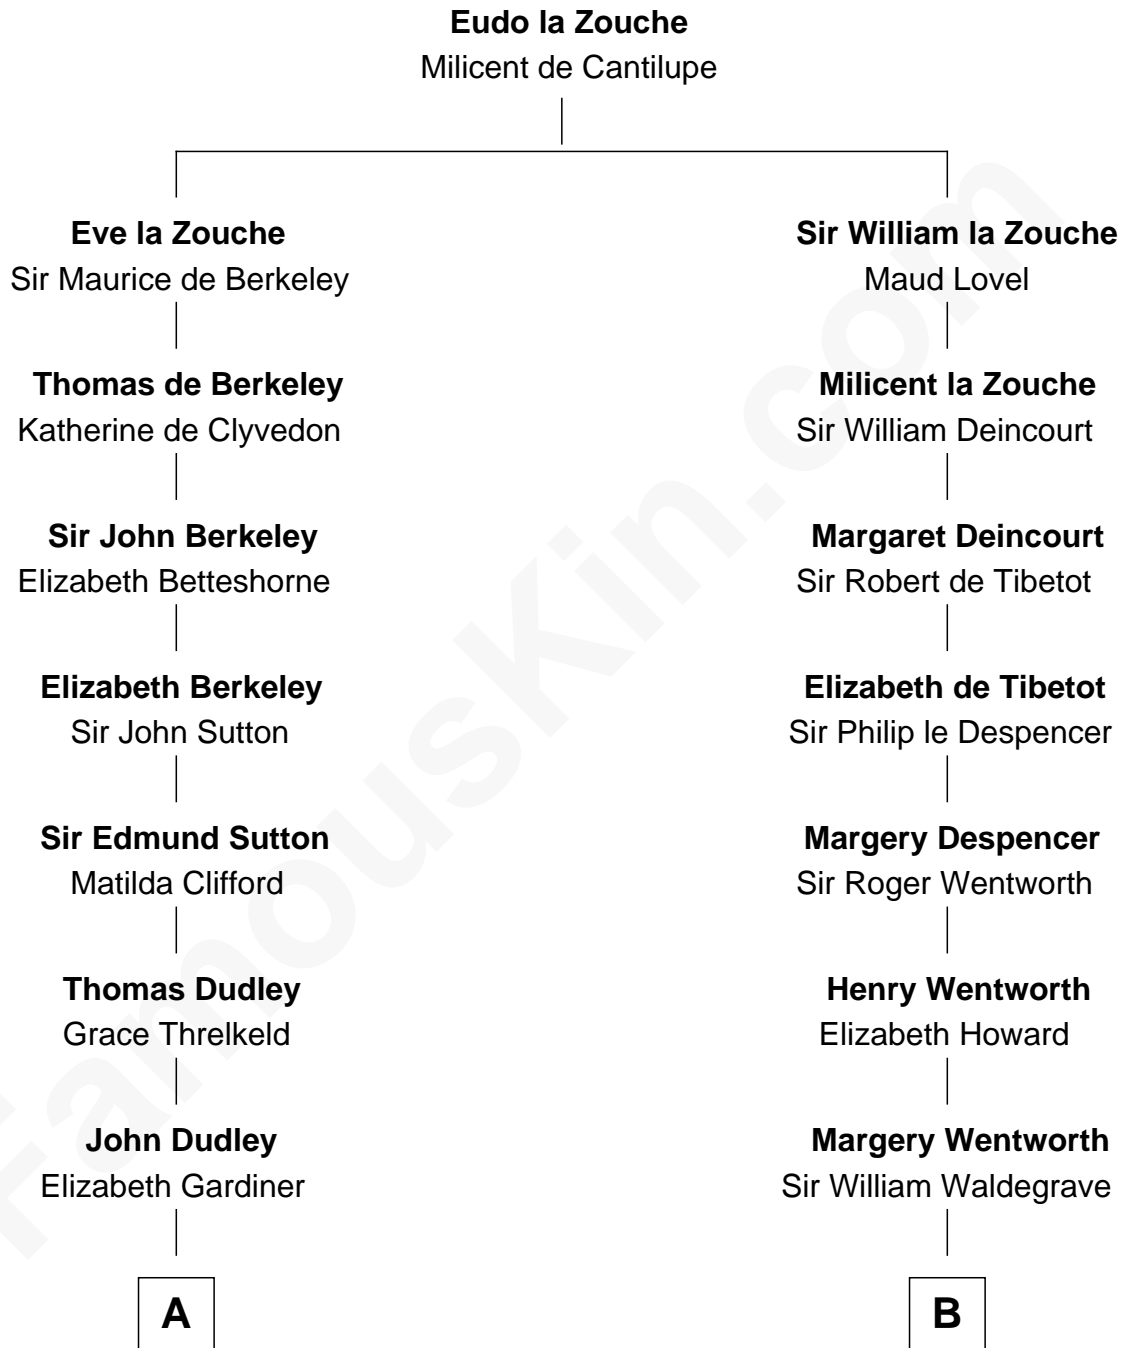

**FamousKin.com**  
**Relationship Chart of**  
**Prince Harry**  
*Duke of Sussex*

12th cousin 7 times removed of

**Rev. George Burroughs**  
*Executed for Witchcraft, Salem 1692*

**A**

**Anne Dudley**  
Sir Francis Popham

**Col. Alexander Popham**  
Laetitia Kerr

**Letitia Popham**  
Sir Edward Seymour

**Francis Seymour**  
Charlotte Shorter

**Francis Seymour-Conway**  
Isabella FitzRoy

**Hugh Seymour-Conway**  
Anne Horatia Waldegrave

**Sir Horace Beauchamp Seymour**  
Elizabeth Malet Palk

**Adelaide Horatia Elizabeth Seymour**  
Frederick Spencer

**Charles Robert Spencer**  
Margaret Baring

**Albert Edward John Spencer**  
Cynthia Elinor Beatrix Hamilton