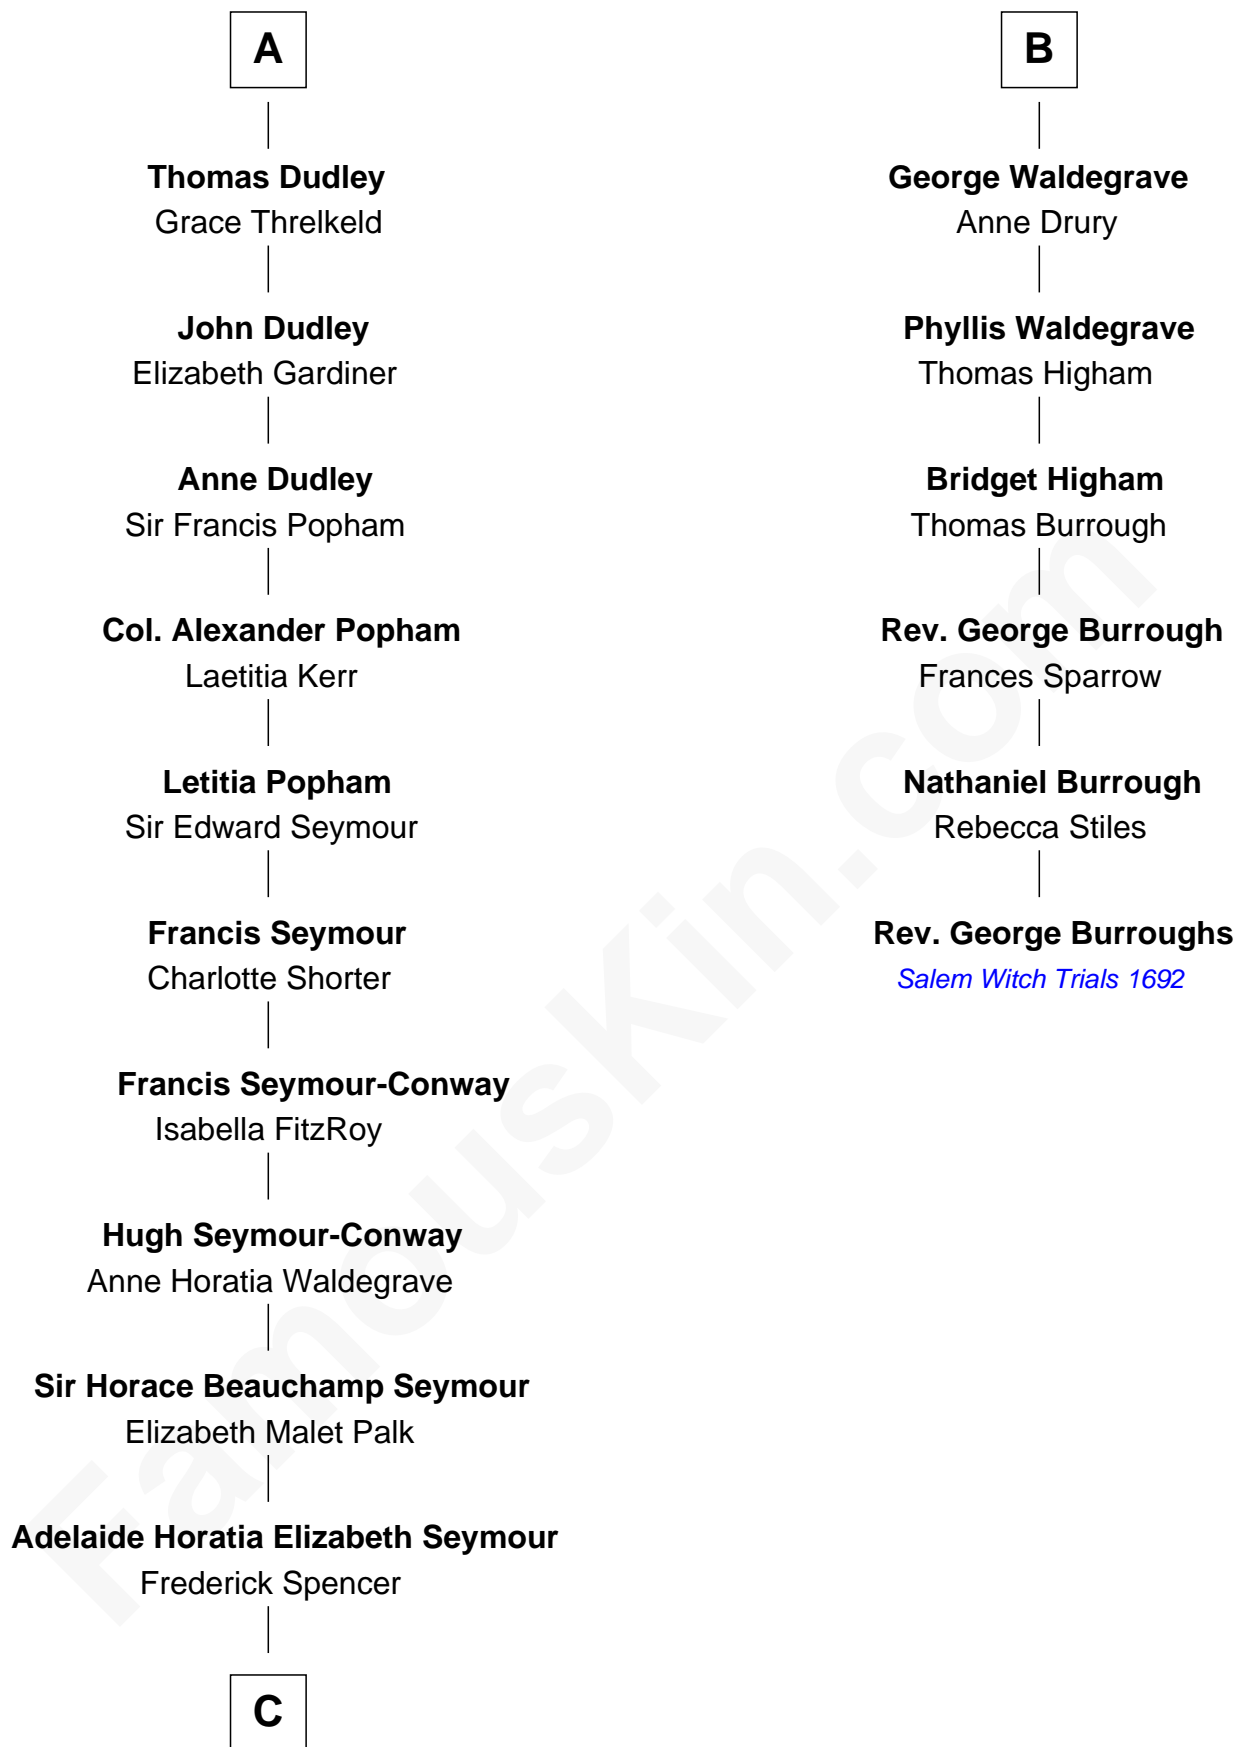

FamousKin.com
Relationship Chart of
Prince Harry
Duke of Sussex

12th cousin 9 times removed of

Rev. George Burroughs
Executed for Witchcraft, Salem 1692

C

—
Charles Robert Spencer

Margaret Baring

—
Albert Edward John Spencer

Cynthia Elinor Beatrix Hamilton

—
Edward John Spencer

Frances Ruth Burke Roche

—
Princess Diana Frances Spencer

Charles III, King of the United Kingdom

—
Prince Harry

Duke of Sussex