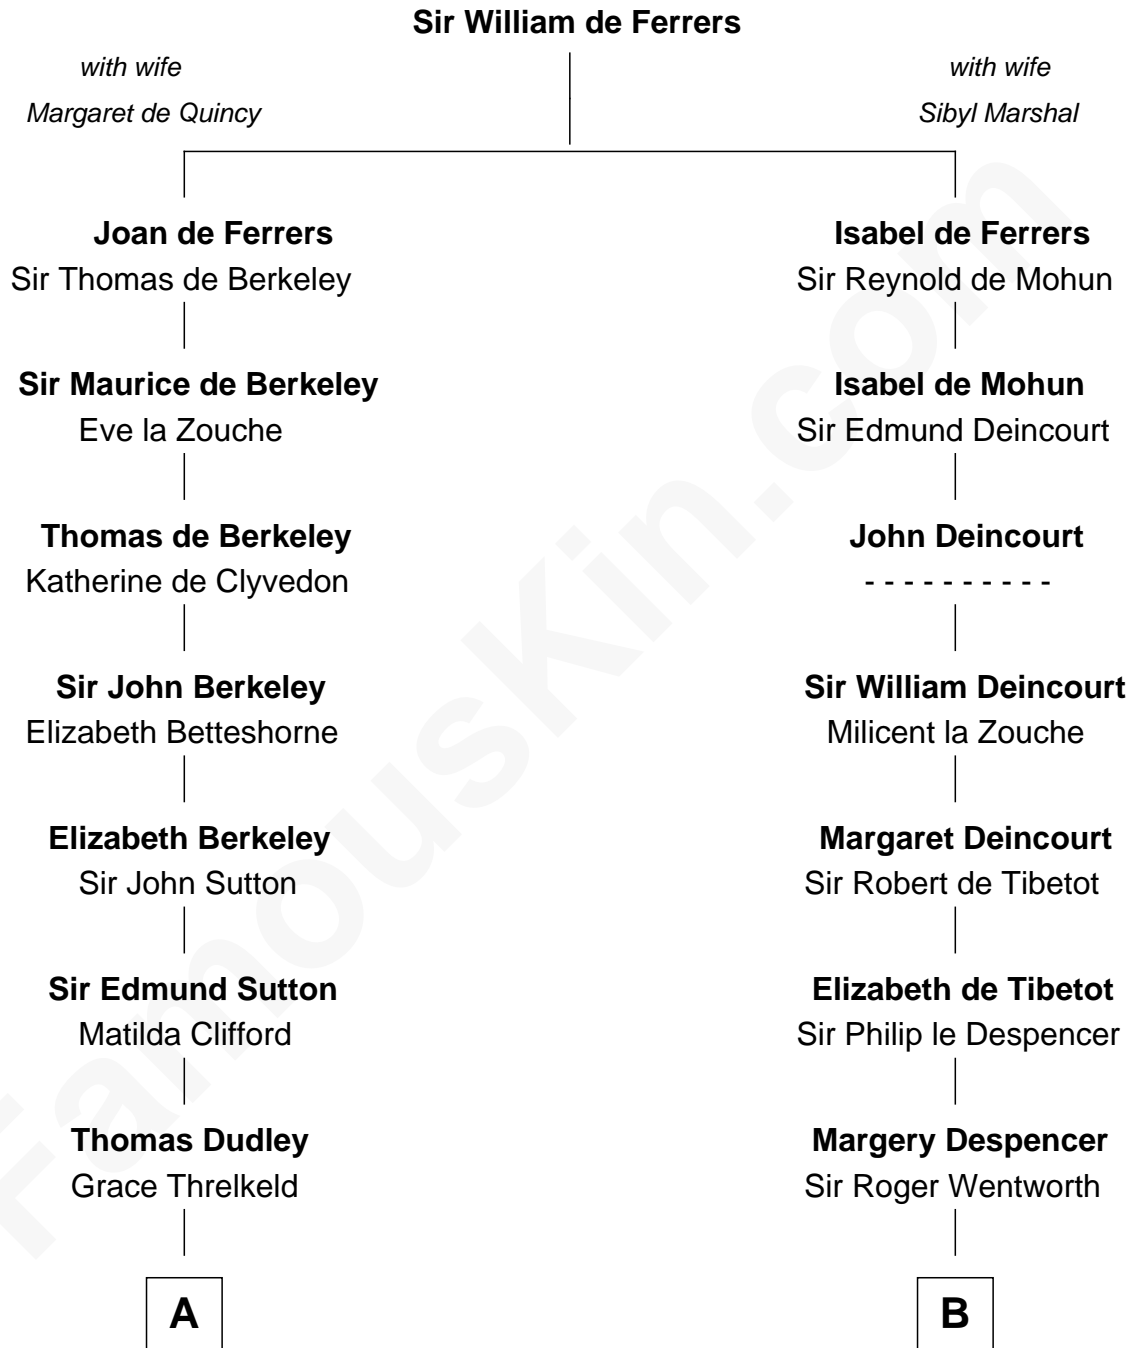

FamousKin.com

Relationship Chart of

Prince Harry

Duke of Sussex

14th cousin 6 times removed of

Rev. George Burroughs
Executed for Witchcraft, Salem 1692

C

Albert Edward John Spencer

Cynthia Elinor Beatrix Hamilton

Edward John Spencer

Frances Ruth Burke Roche

Princess Diana Frances Spencer

Charles III, King of the United Kingdom

Prince Harry

Duke of Sussex

FamousKin.com