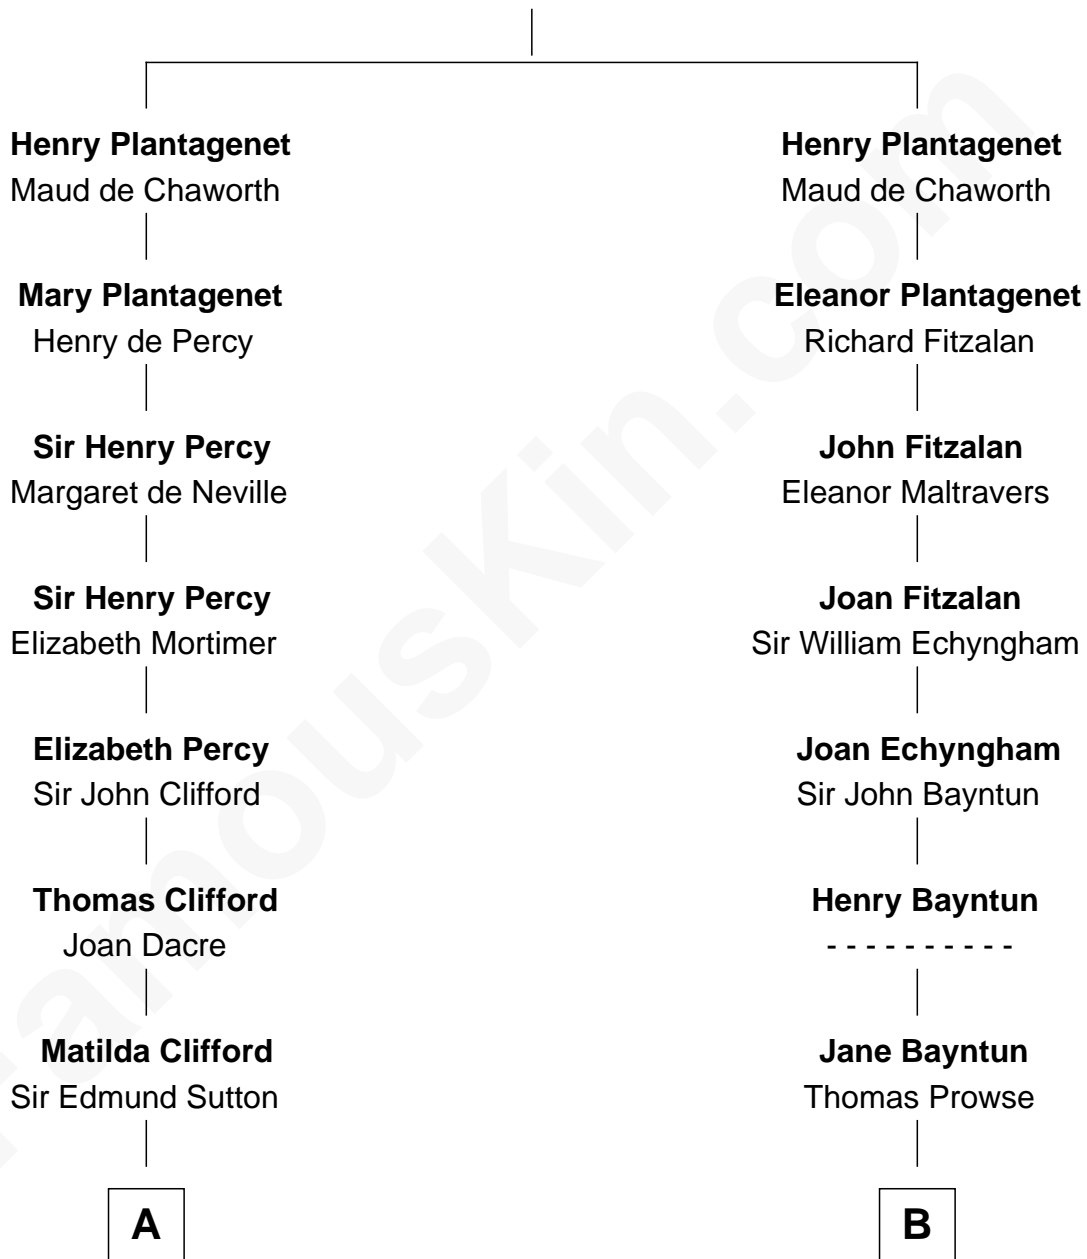

FamousKin.com Relationship Chart of

Prince Harry

Duke of Sussex

17th cousin 4 times removed of

Melville Fuller

8th Chief Justice of the U.S. Supreme Court

Edmund Plantagenet

Blanche of Artois

C

—
Charles Robert Spencer

Margaret Baring

—
Albert Edward John Spencer

Cynthia Elinor Beatrix Hamilton

—
Edward John Spencer

Frances Ruth Burke Roche

—
Princess Diana Frances Spencer

Charles III, King of the United Kingdom

—
Prince Harry

Duke of Sussex

FamousKin.com