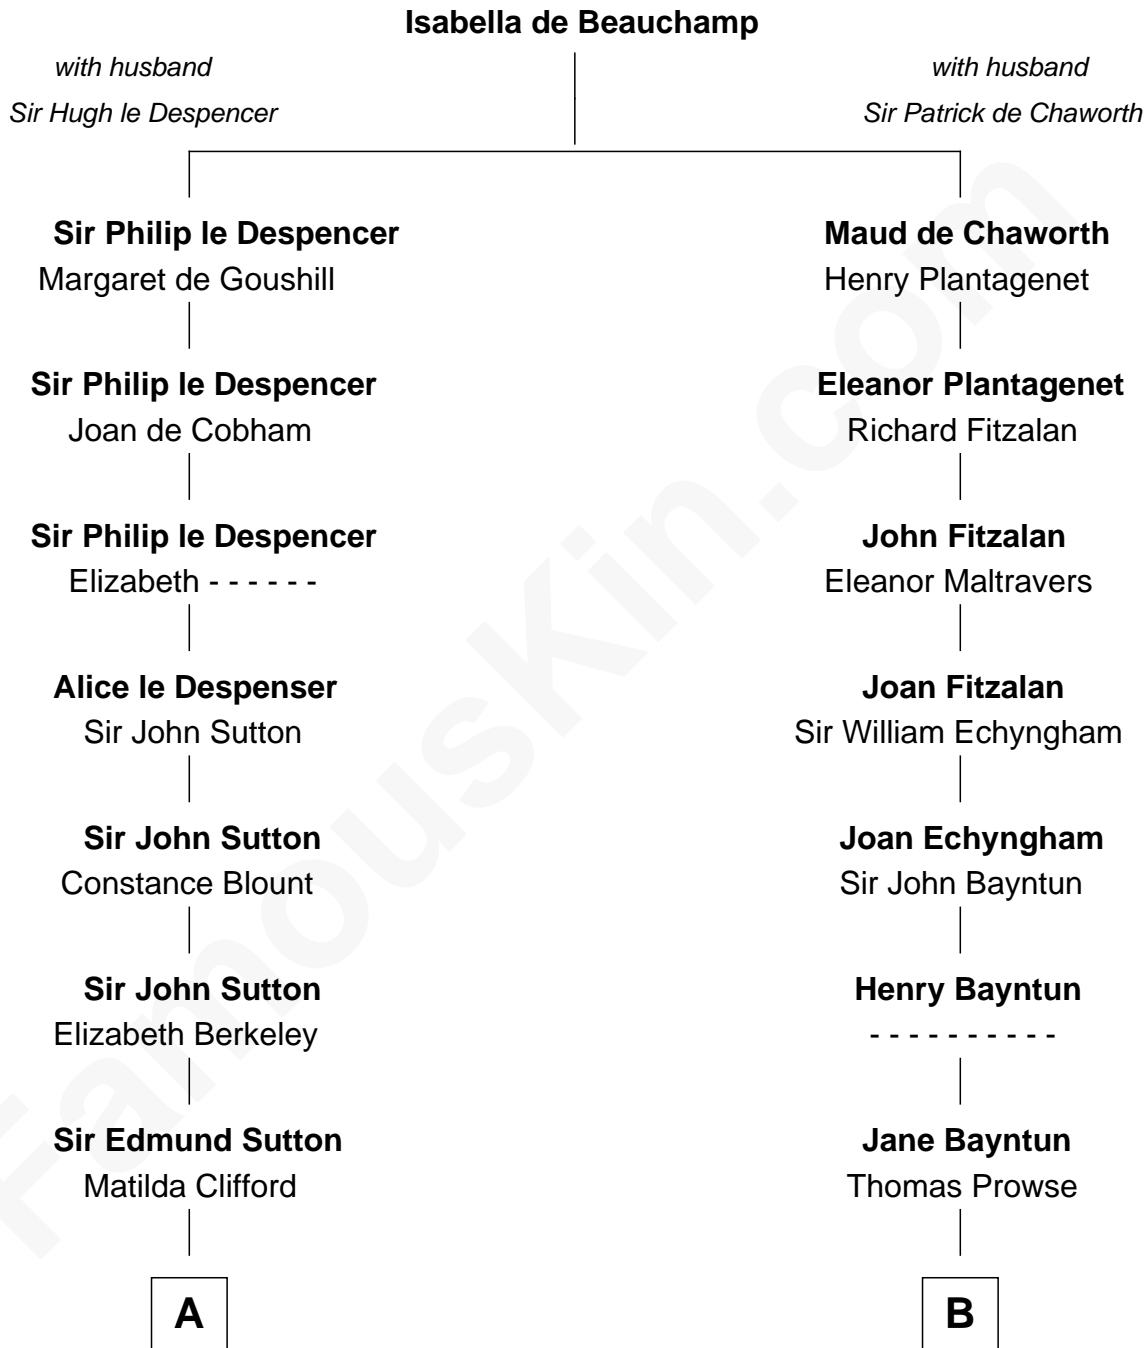

# FamousKin.com Relationship Chart of

**Prince Harry**  
*Duke of Sussex*

17th cousin 4 times removed of

**Melville Fuller**

*8th Chief Justice of the U.S. Supreme Court*

**C**

—  
**Charles Robert Spencer**

Margaret Baring

—  
**Albert Edward John Spencer**

Cynthia Elinor Beatrix Hamilton

—  
**Edward John Spencer**

Frances Ruth Burke Roche

—  
**Princess Diana Frances Spencer**

Charles III, King of the United Kingdom

—  
**Prince Harry**

*Duke of Sussex*

FamousKin.com