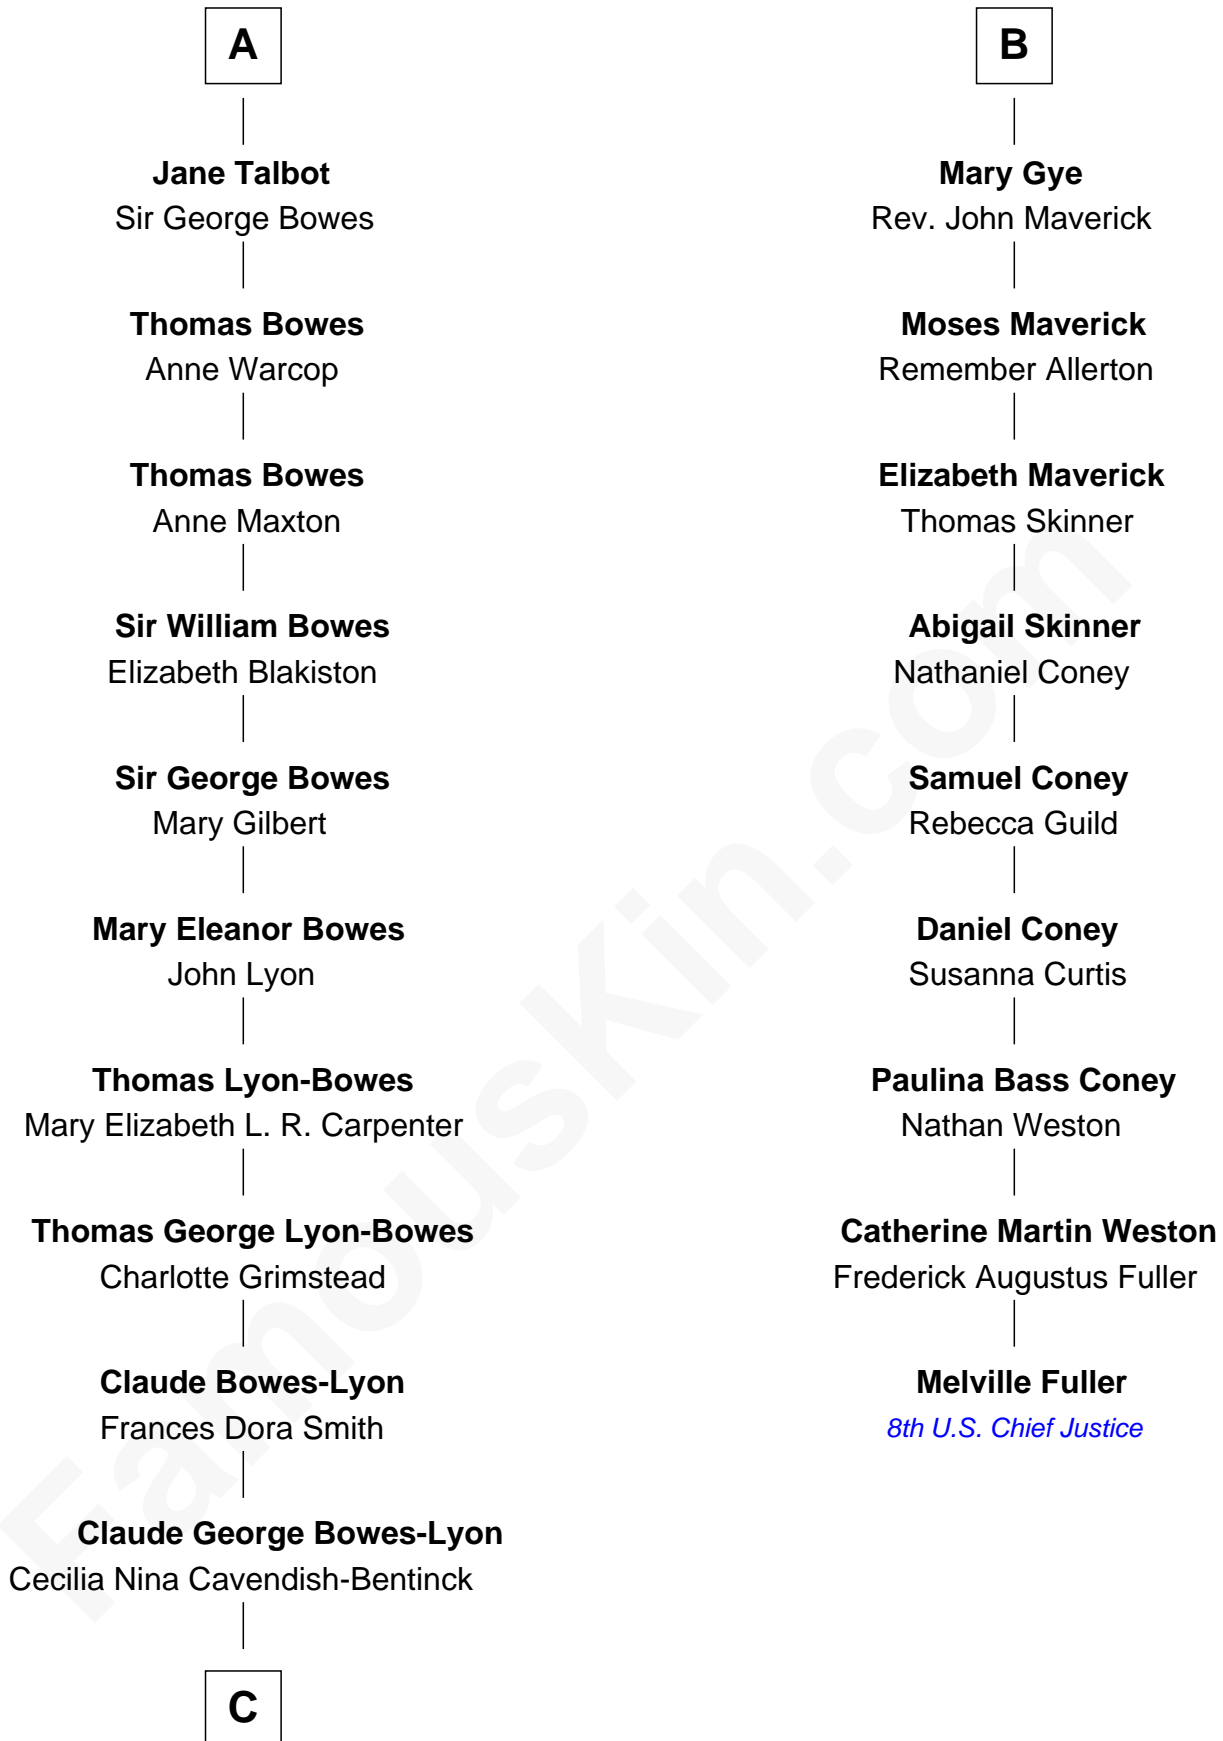

FamousKin.com Relationship Chart of

Prince Harry
Duke of Sussex

15th cousin 5 times removed of

Melville Fuller

8th Chief Justice of the U.S. Supreme Court

C

Elizabeth Bowes-Lyon

George VI, King of the United Kingdom

Elizabeth II, Queen of the United Kingdom

Prince Philip of Edinburgh

Charles III, King of the United Kingdom

Princess Diana Frances Spencer

Prince Harry

Duke of Sussex

FamousKin.com