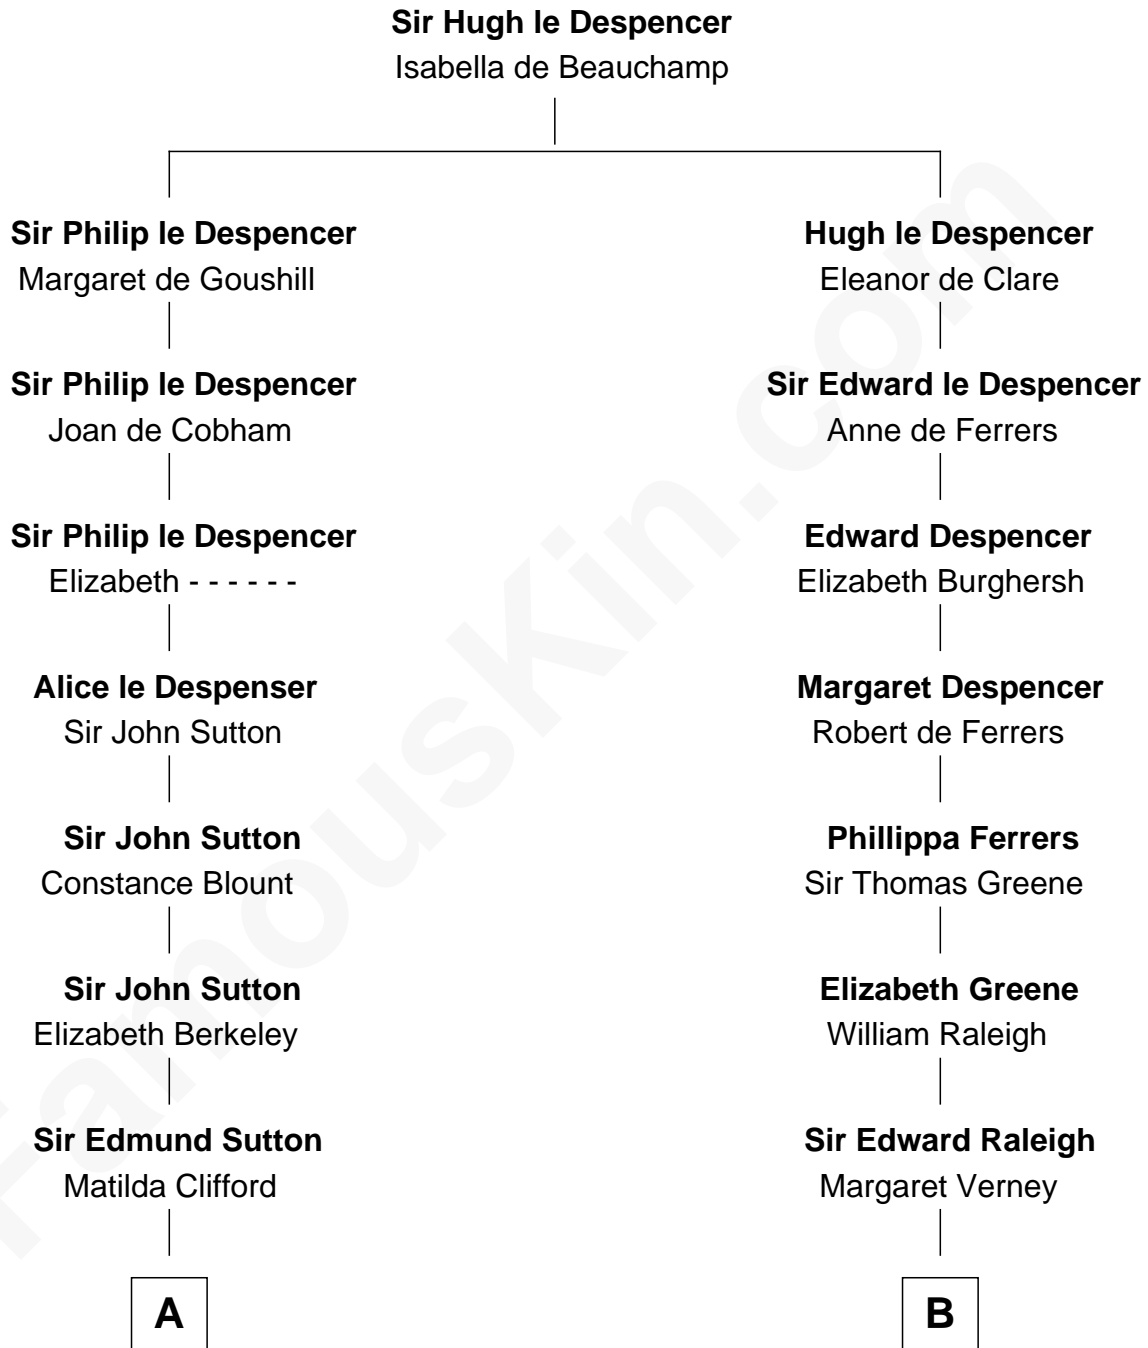

# FamousKin.com Relationship Chart of

**Prince Harry**  
*Duke of Sussex*

19th cousin 2 times removed of

**Melville Fuller**

*8th Chief Justice of the U.S. Supreme Court*

**C**

**Charles Robert Spencer**

Margaret Baring

**Albert Edward John Spencer**

Cynthia Elinor Beatrix Hamilton

**Edward John Spencer**

Frances Ruth Burke Roche

**Princess Diana Frances Spencer**

Charles III, King of the United Kingdom

**Prince Harry**

*Duke of Sussex*

**D**

**Henry Weld Fuller**

Esther Gould

**Frederick Augustus Fuller**

Catherine Martin Weston

**Melville Fuller**

*8th U.S. Chief Justice*