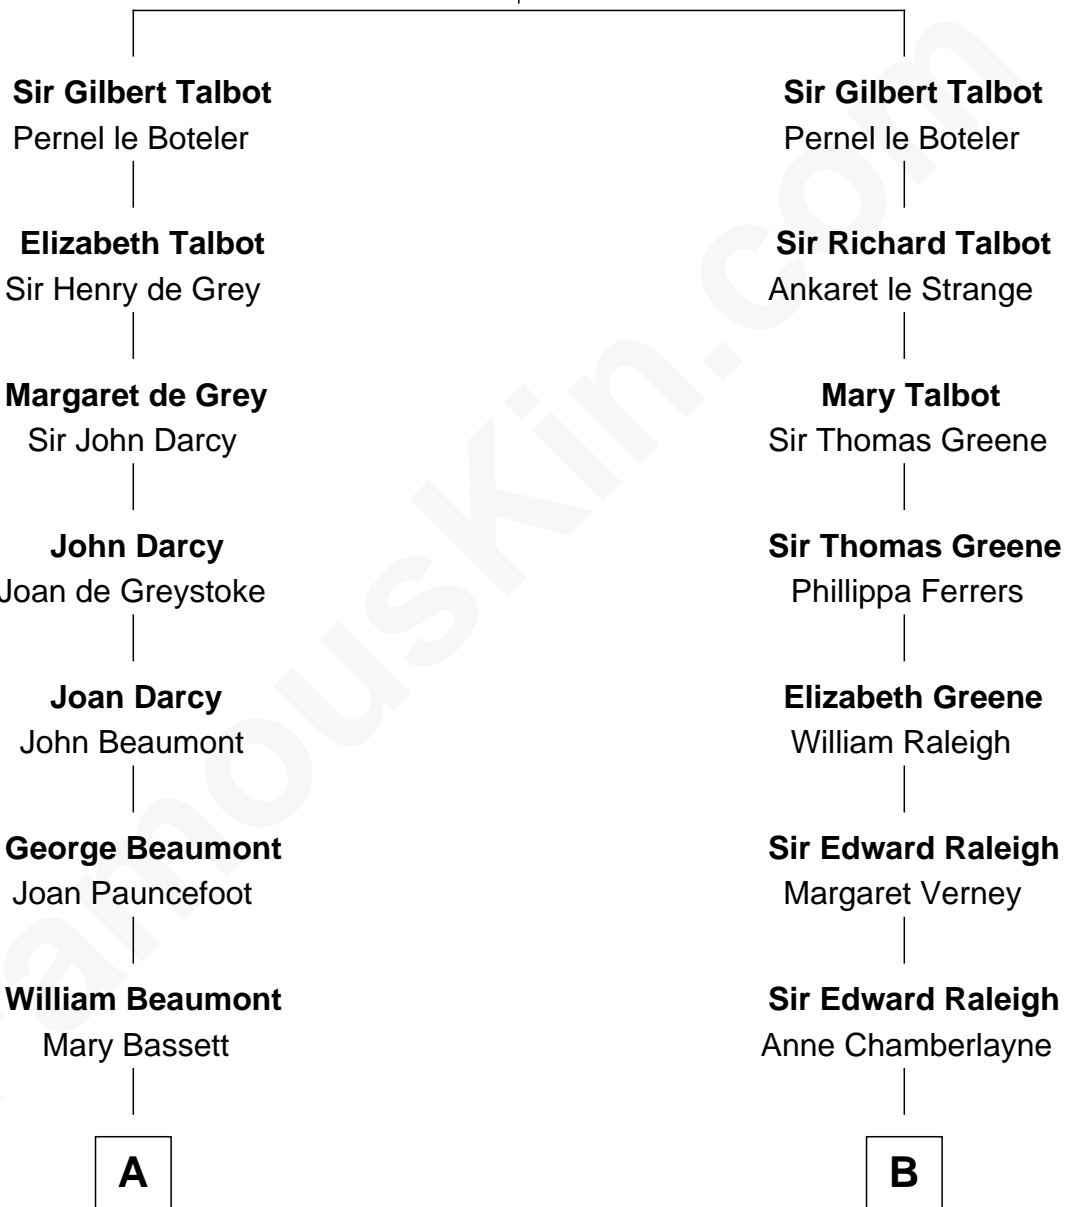

FamousKin.com Relationship Chart of

Prince Harry

Duke of Sussex

18th cousin 3 times removed of

Melville Fuller

8th Chief Justice of the U.S. Supreme Court

Richard Talbot
Elizabeth Comyn

C

Rosalind Cecilia Caroline Bingham

James Albert Edward Hamilton

Cynthia Elinor Beatrix Hamilton

Albert Edward John Spencer

Edward John Spencer

Frances Ruth Burke Roche

Princess Diana Frances Spencer

Charles III, King of the United Kingdom

Prince Harry

Duke of Sussex

D

Frederick Augustus Fuller

Catherine Martin Weston

Melville Fuller

8th U.S. Chief Justice

FamousKin.com