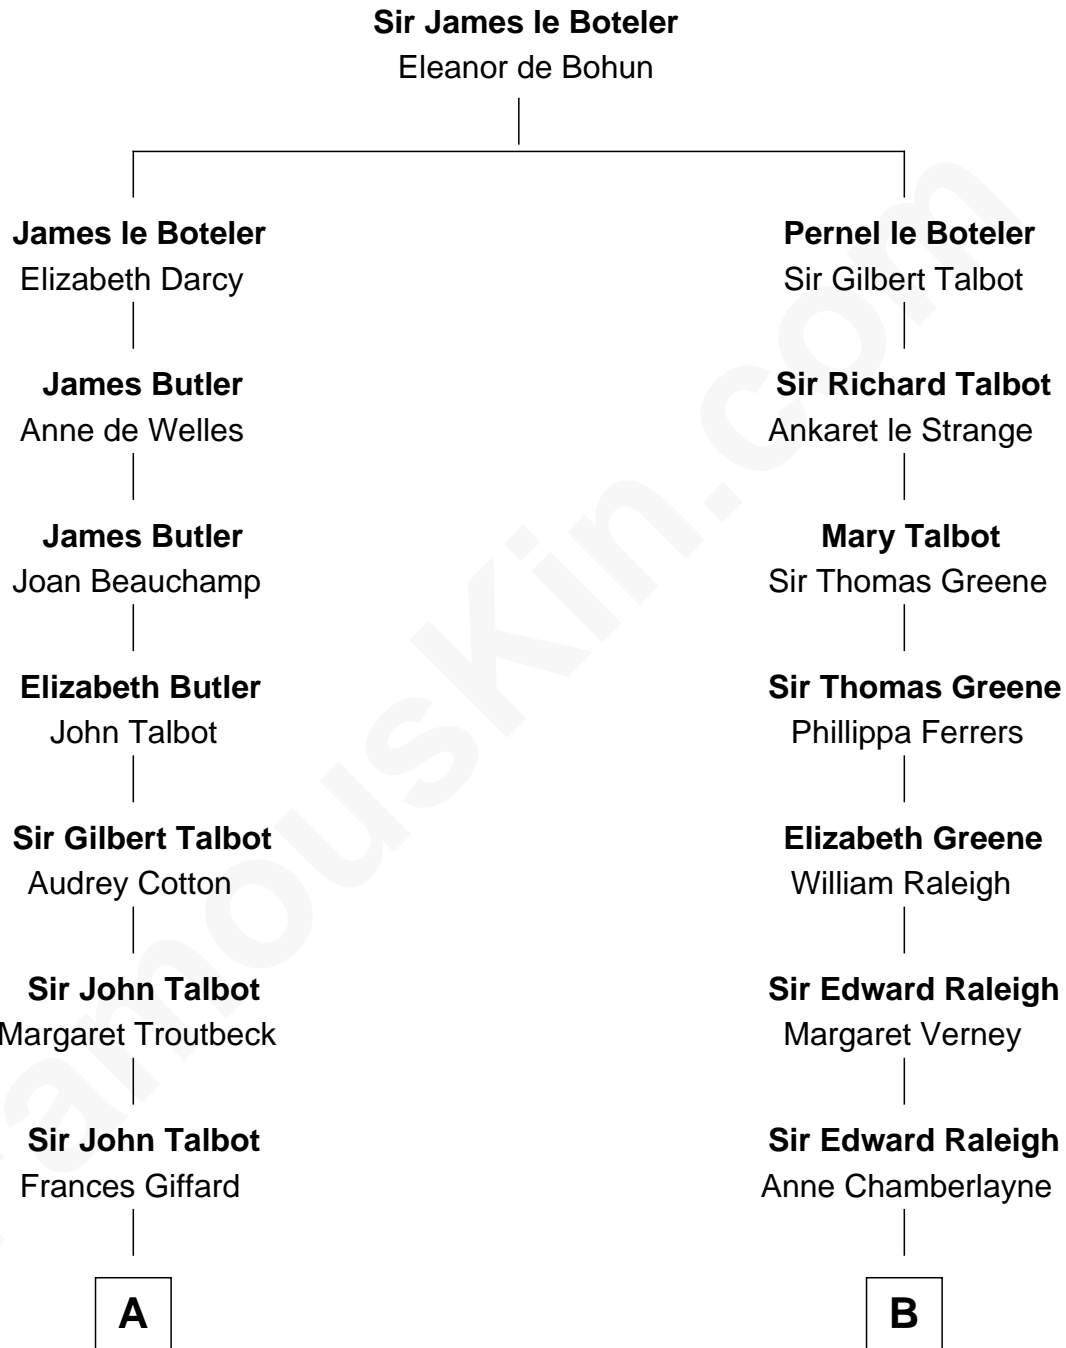

# FamousKin.com Relationship Chart of

**Prince Harry**  
*Duke of Sussex*

18th cousin 2 times removed of

**Melville Fuller**

*8th Chief Justice of the U.S. Supreme Court*

**C**

**Elizabeth Bowes-Lyon**

George VI, King of the United Kingdom

**Elizabeth II, Queen of the United Kingdom**

Prince Philip of Edinburgh

**Charles III, King of the United Kingdom**

Princess Diana Frances Spencer

**Prince Harry**

*Duke of Sussex*

**D**

**Frederick Augustus Fuller**

Catherine Martin Weston

**Melville Fuller**

*8th U.S. Chief Justice*

FamousKin.com