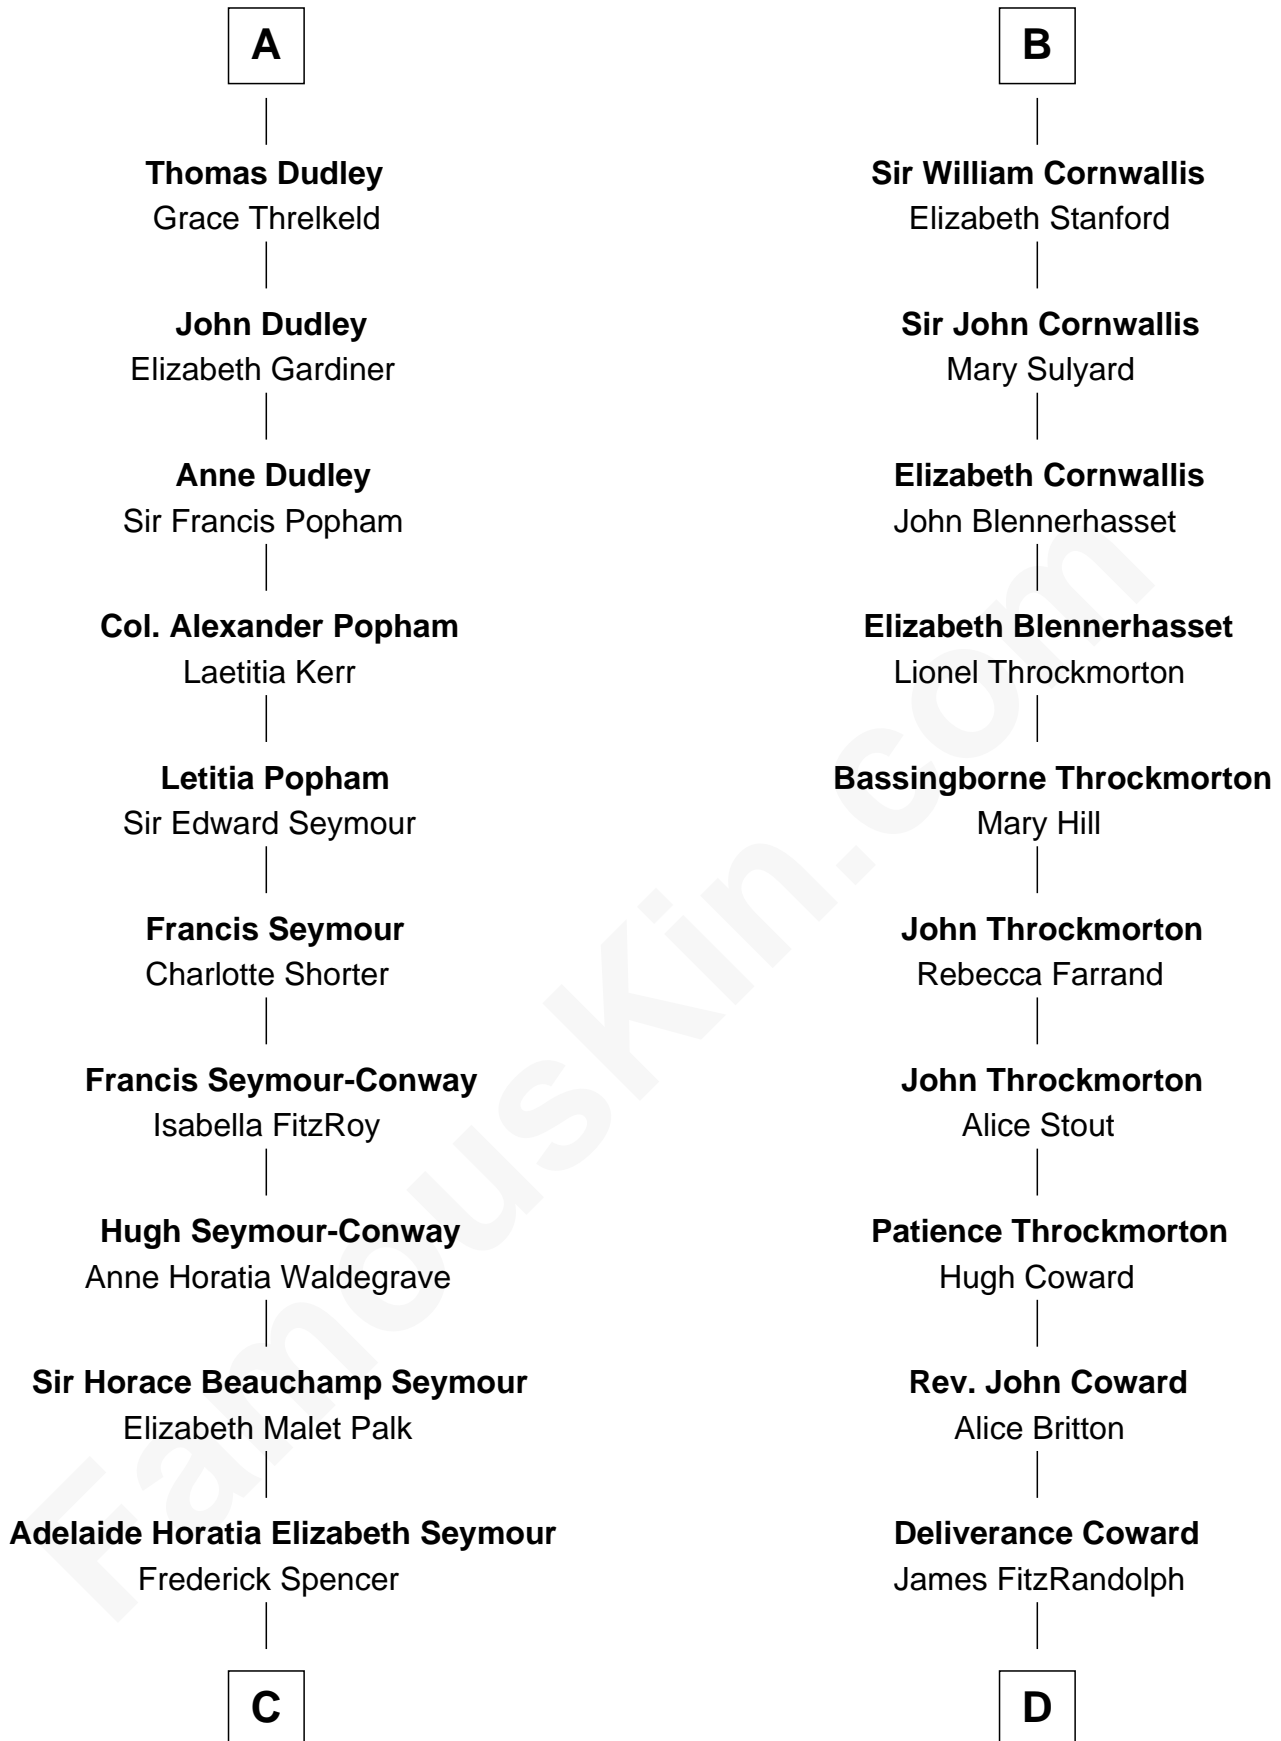

FamousKin.com Relationship Chart of

Prince Harry
Duke of Sussex

21st cousin of

Ben Ames Williams
Novelist and Short Story Author

C

Charles Robert Spencer

Margaret Baring

Albert Edward John Spencer

Cynthia Elinor Beatrix Hamilton

Edward John Spencer

Frances Ruth Burke Roche

Princess Diana Frances Spencer

Charles III, King of the United Kingdom

Prince Harry

Duke of Sussex

D

Hannah FitzRandolph

William Longstreet

James Longstreet

Mary Anna Dent

Sarah Jane Longstreet

Charles Bingley Ames

Sarah Marshall Ames

Daniel Webster Williams