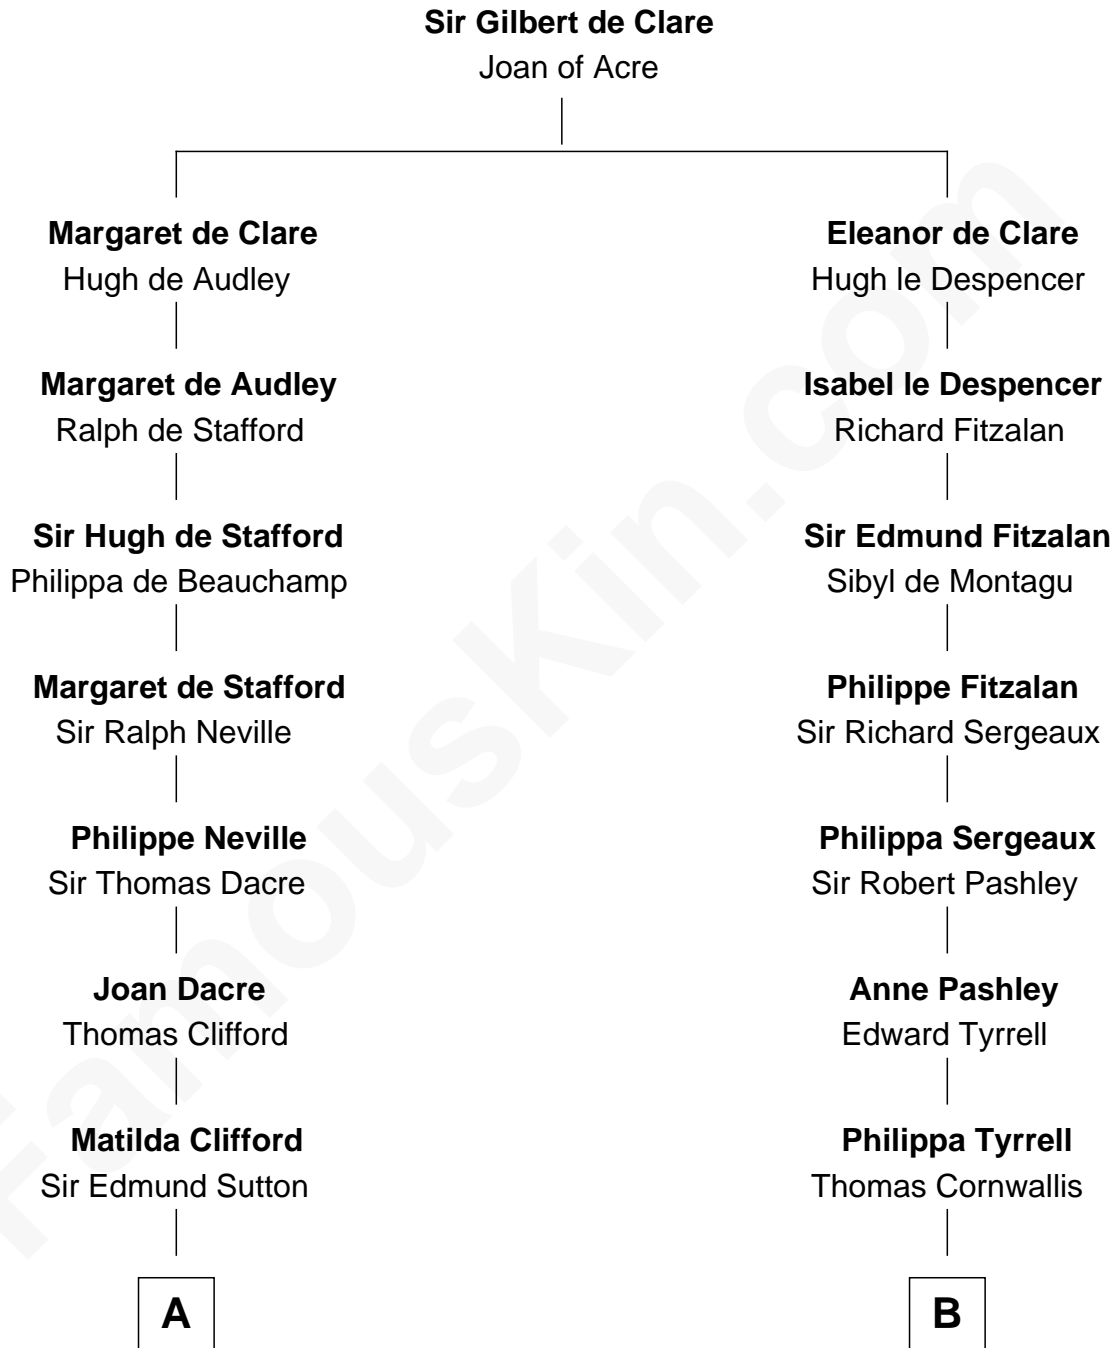

FamousKin.com Relationship Chart of

Prince Harry
Duke of Sussex

21st cousin of

Ben Ames Williams
Novelist and Short Story Author

C

Charles Robert Spencer

Margaret Baring

Albert Edward John Spencer

Cynthia Elinor Beatrix Hamilton

Edward John Spencer

Frances Ruth Burke Roche

Princess Diana Frances Spencer

Charles III, King of the United Kingdom

Prince Harry

Duke of Sussex

D