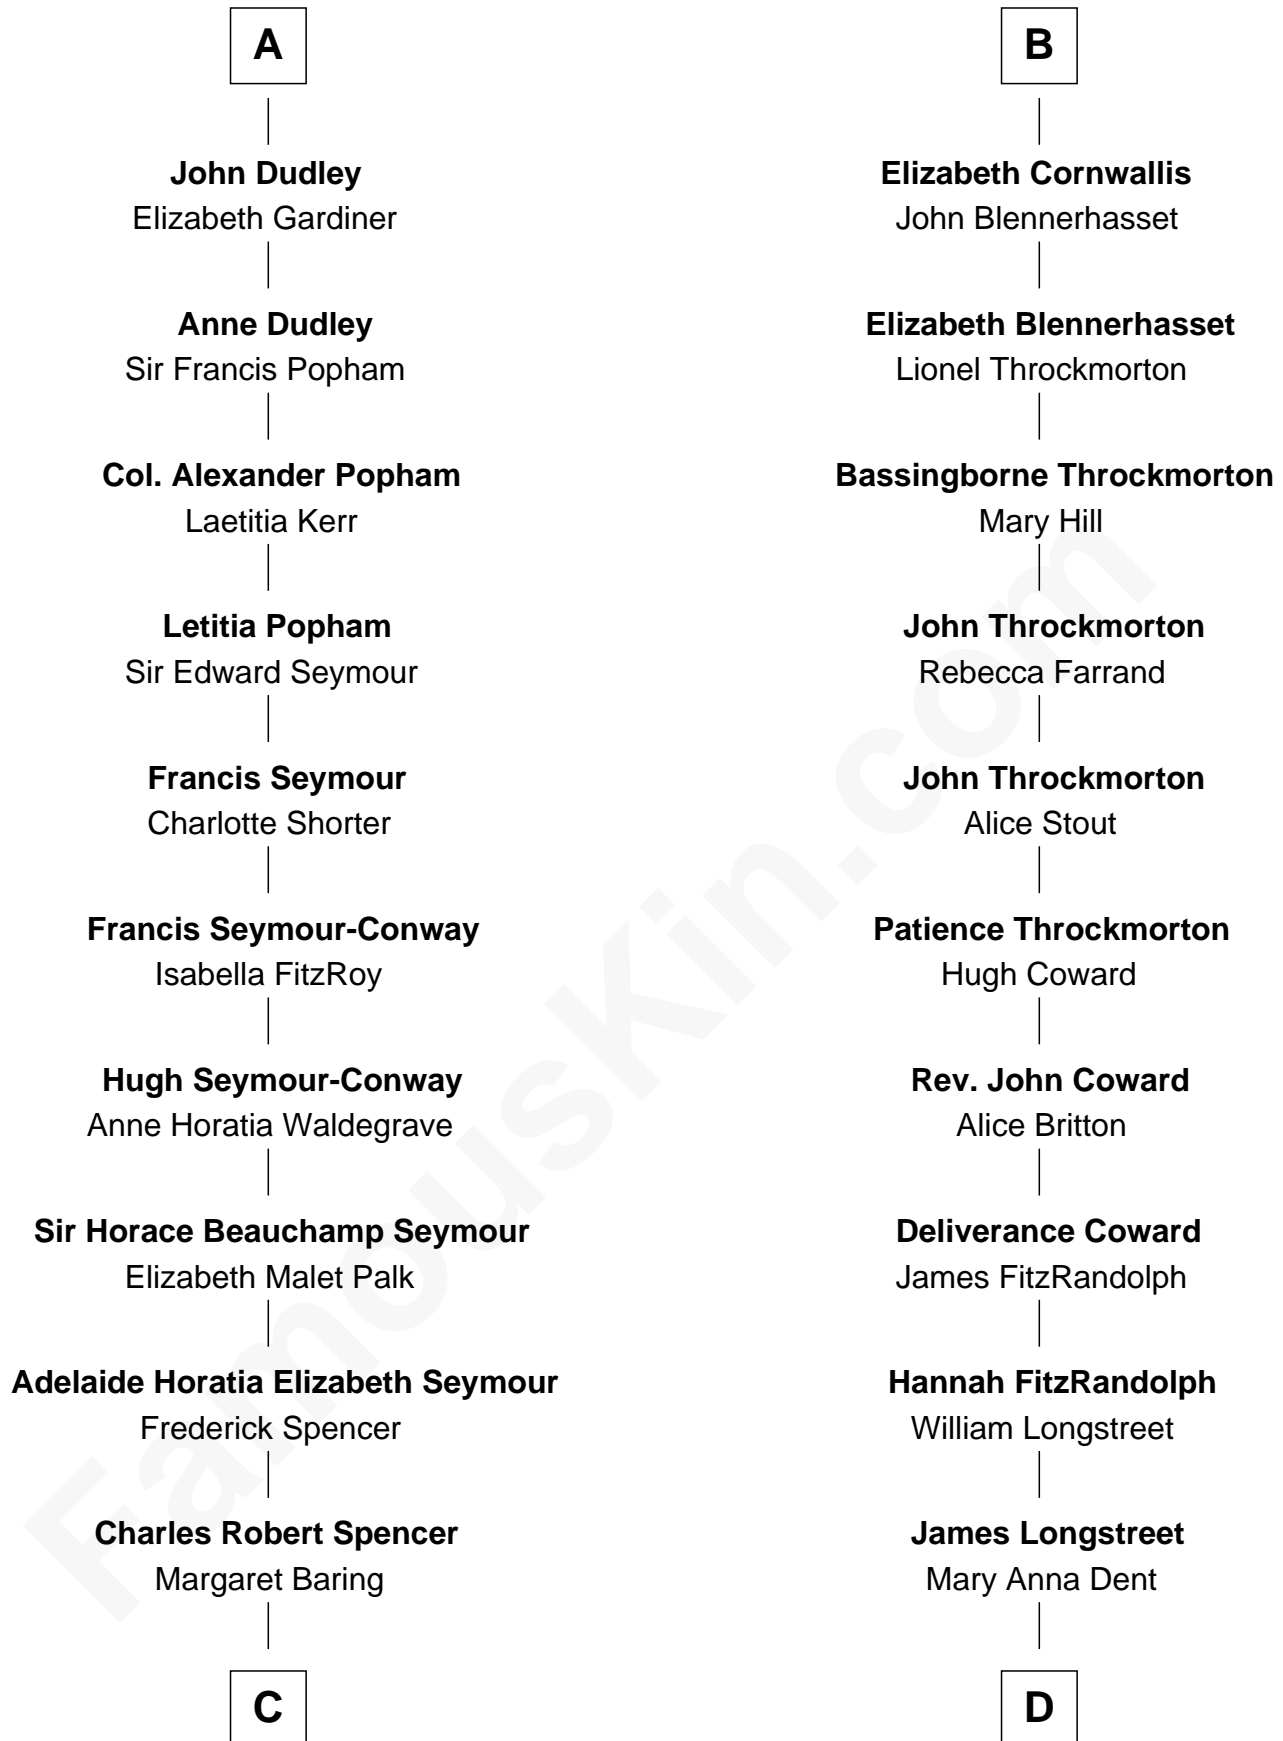

# FamousKin.com Relationship Chart of

**Prince Harry**  
*Duke of Sussex*

19th cousin 1 time removed of

**Ben Ames Williams**  
*Novelist and Short Story Author*

**William de Montagu**  
Katherine de Grandison

**Philippa de Montagu**  
Sir Roger de Mortimer

**Edmund Mortimer**  
Philippa Plantagenet

**Elizabeth Mortimer**  
Sir Henry Percy

**Elizabeth Percy**  
Sir John Clifford

**Thomas Clifford**  
Joan Dacre

**Matilda Clifford**  
Sir Edmund Sutton

**Thomas Dudley**  
Grace Threlkeld

**A**

**Sibyl de Montagu**  
Sir Edmund Fitzalan

**Philippe Fitzalan**  
Sir Richard Sergeaux

**Philippa Sergeaux**  
Sir Robert Pashley

**Anne Pashley**  
Edward Tyrrell

**Philippa Tyrrell**  
Thomas Cornwallis

**Sir William Cornwallis**  
Elizabeth Stanford

**Sir John Cornwallis**  
Mary Sulyard

**B**

**C**

**Albert Edward John Spencer**

Cynthia Elinor Beatrix Hamilton