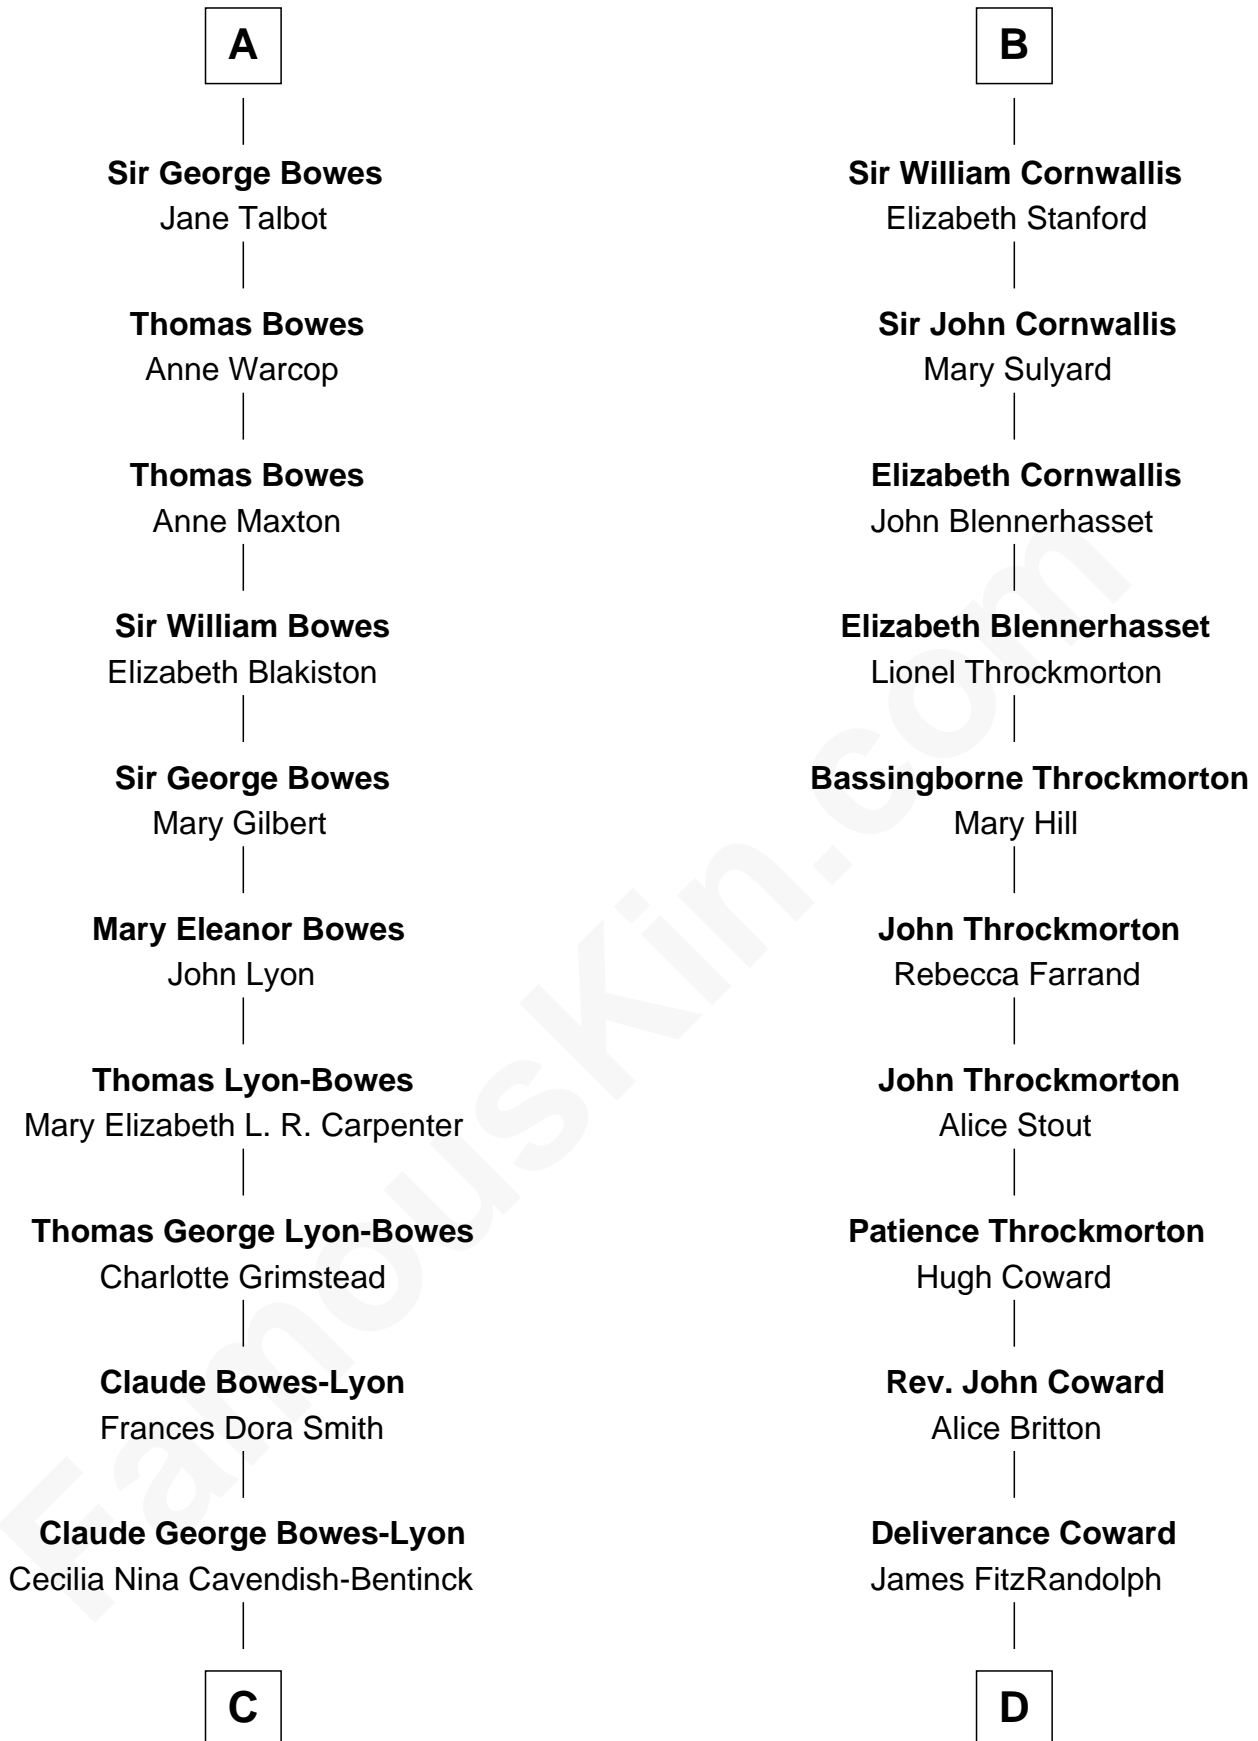

# FamousKin.com Relationship Chart of

**Prince Harry**  
*Duke of Sussex*

20th cousin 1 time removed of

**Ben Ames Williams**  
*Novelist and Short Story Author*

**Richard Fitzalan**  
Alice de Saluzzo

**C**

**Elizabeth Bowes-Lyon**

George VI, King of the United Kingdom

**Elizabeth II, Queen of the United Kingdom**

Prince Philip of Edinburgh

**Charles III, King of the United Kingdom**

Princess Diana Frances Spencer

**Prince Harry**

*Duke of Sussex*

**D**

**Hannah FitzRandolph**

William Longstreet

**James Longstreet**

Mary Anna Dent

**Sarah Jane Longstreet**