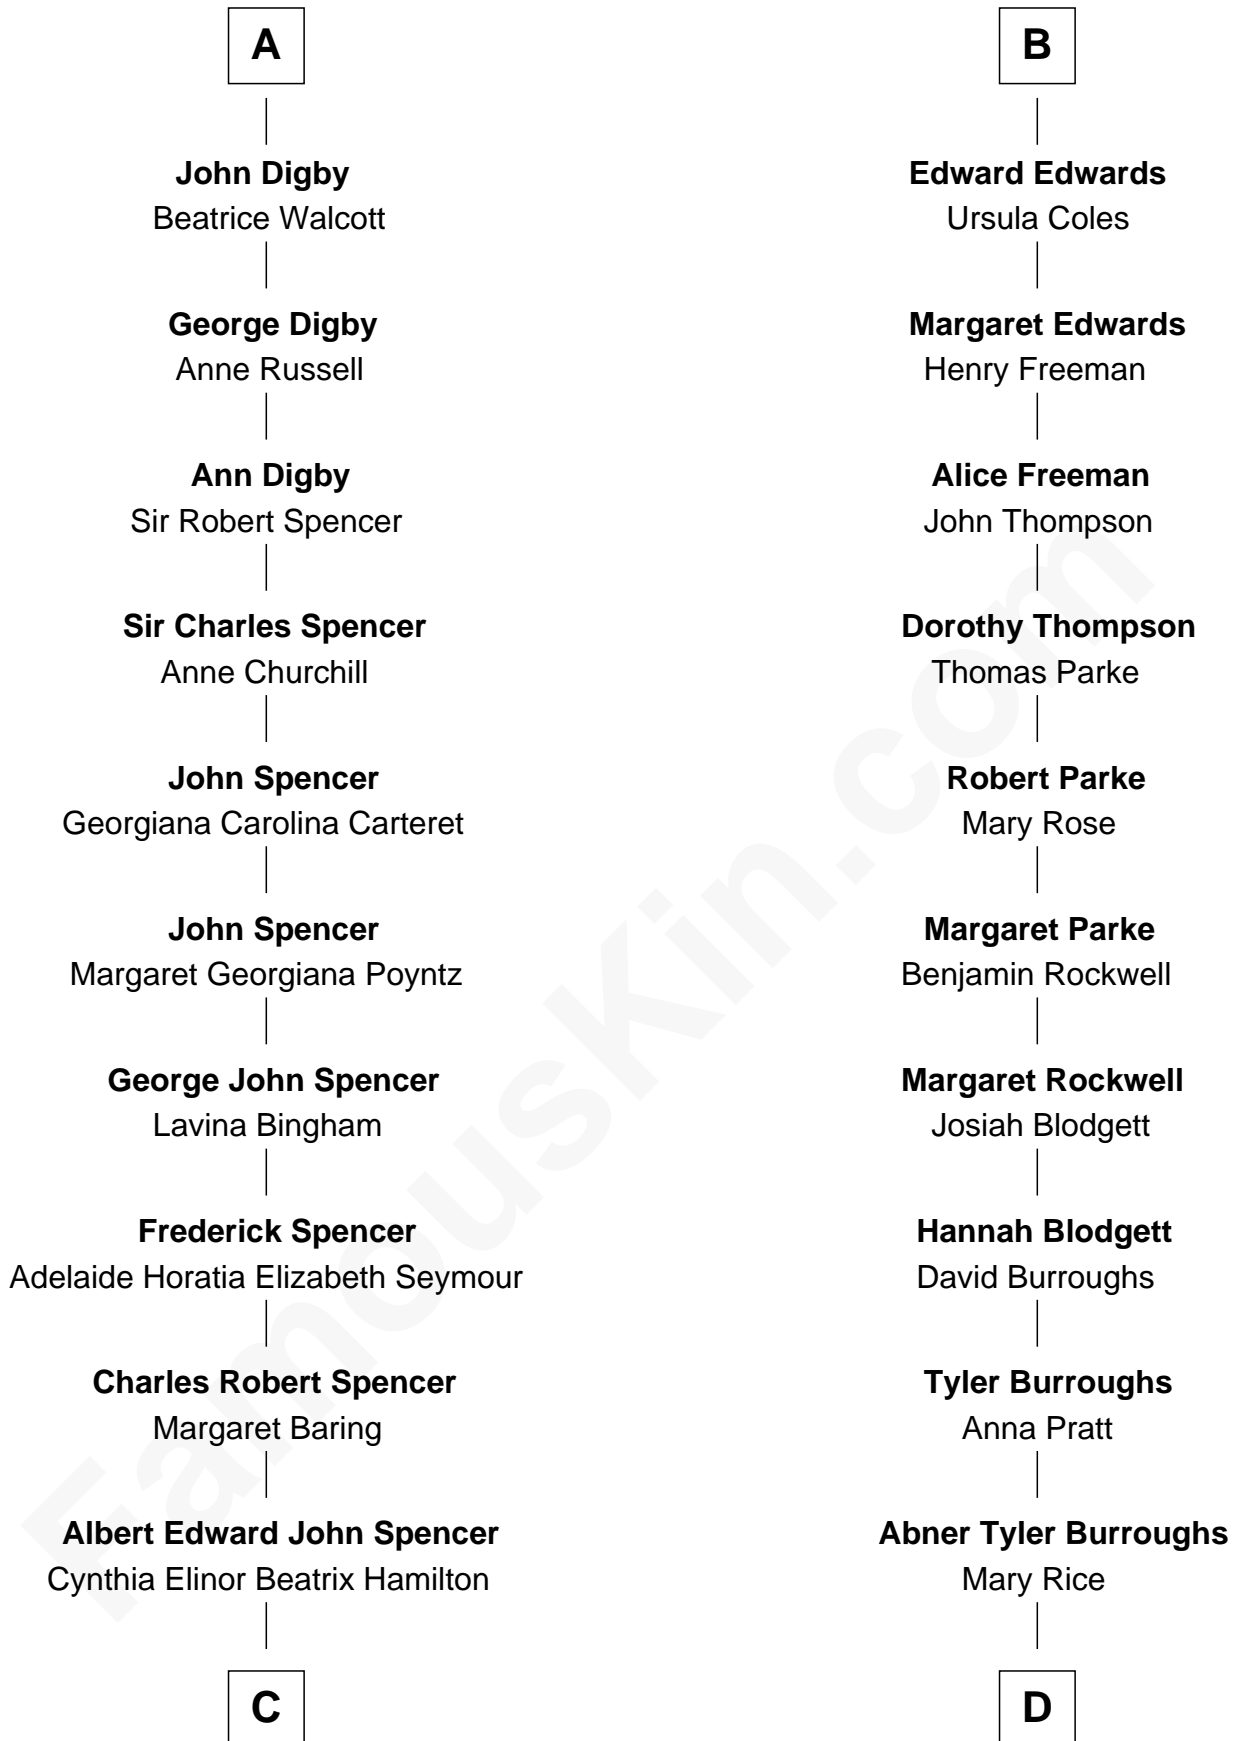

FamousKin.com Relationship Chart of

Prince Harry
Duke of Sussex

18th cousin 1 time removed of

Edgar Rice Burroughs
Author of Tarzan and John Carter

William de la Spine
Alice de Bruley

C

Edward John Spencer
Frances Ruth Burke Roche

Princess Diana Frances Spencer
Charles III, King of the United Kingdom

Prince Harry
Duke of Sussex

D

George Tyler Burroughs
Mary Evaline Zieger

Edgar Rice Burroughs
Author of Tarzan

FamousKin.com