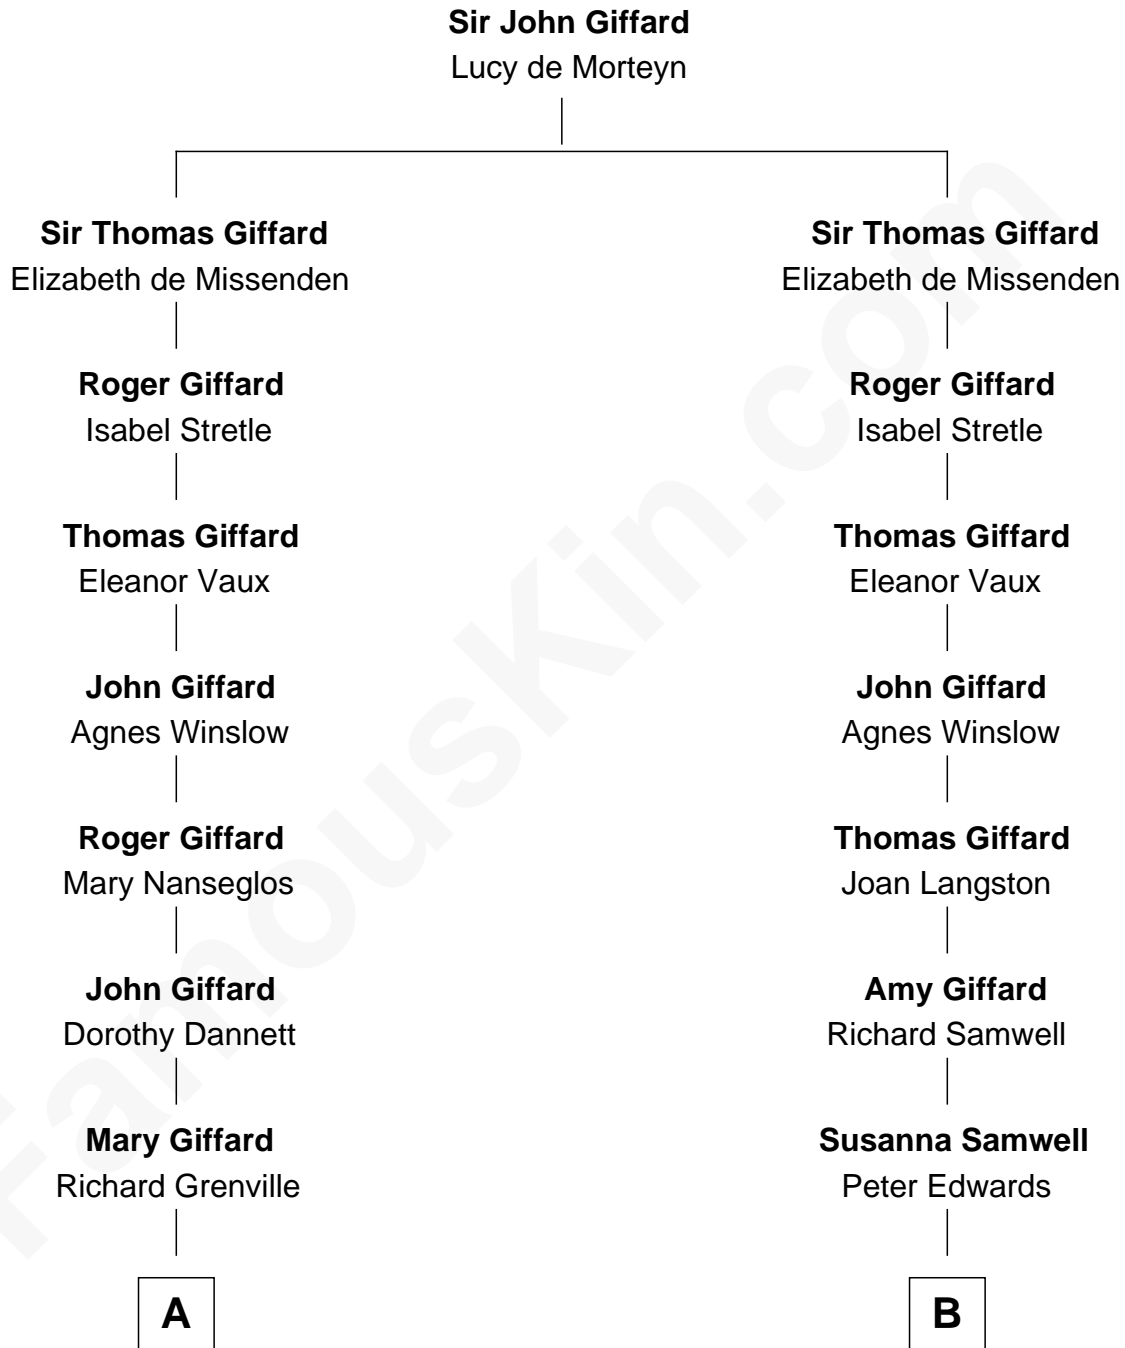

FamousKin.com Relationship Chart of

Prince Harry
Duke of Sussex

18th cousin 3 times removed of

Edgar Rice Burroughs

Author of Tarzan and John Carter

C

Rosalind Cecilia Caroline Bingham

James Albert Edward Hamilton

Cynthia Elinor Beatrix Hamilton

Albert Edward John Spencer

Edward John Spencer

Frances Ruth Burke Roche

Princess Diana Frances Spencer

Charles III, King of the United Kingdom

Prince Harry

Duke of Sussex