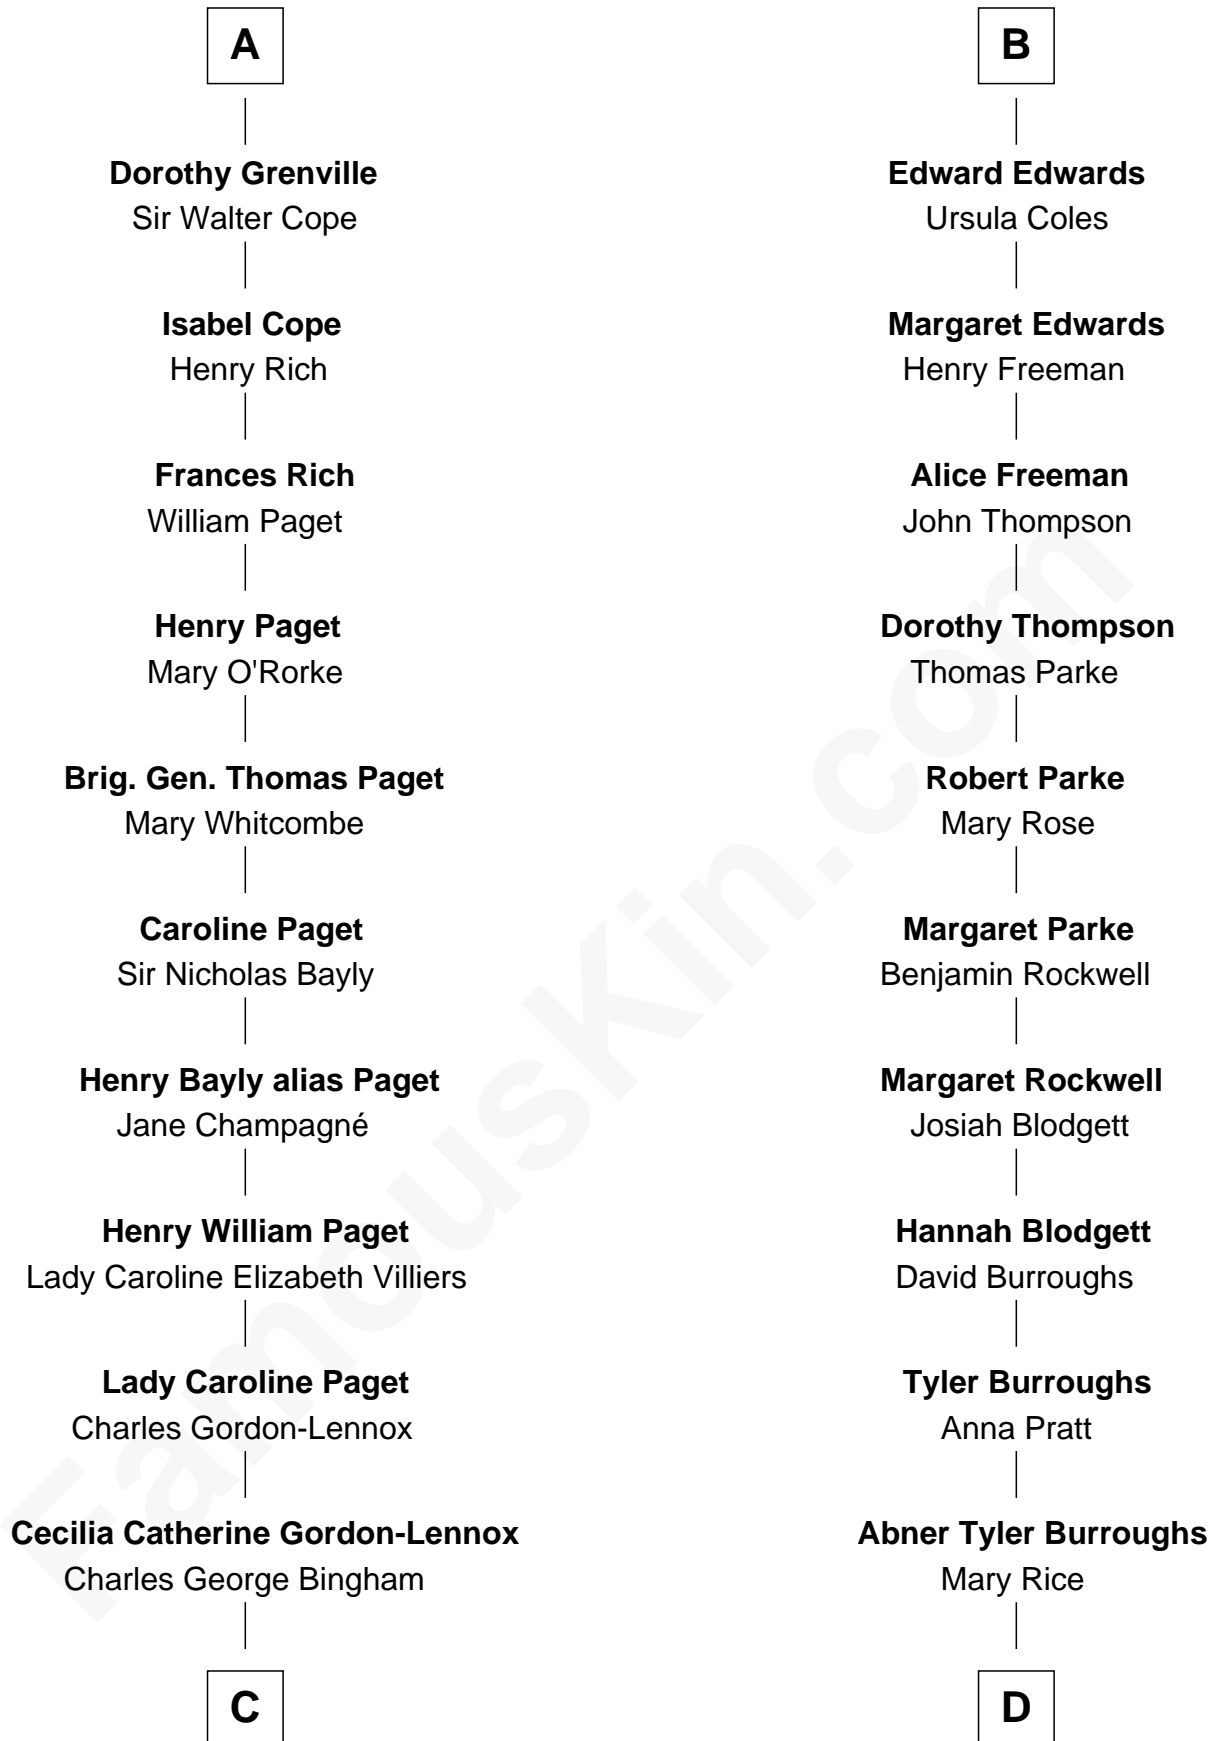

FamousKin.com Relationship Chart of

Prince Harry
Duke of Sussex

18th cousin 3 times removed of

Edgar Rice Burroughs

Author of Tarzan and John Carter

C

Rosalind Cecilia Caroline Bingham

James Albert Edward Hamilton

Cynthia Elinor Beatrix Hamilton

Albert Edward John Spencer

Edward John Spencer

Frances Ruth Burke Roche

Princess Diana Frances Spencer

Charles III, King of the United Kingdom

Prince Harry

Duke of Sussex