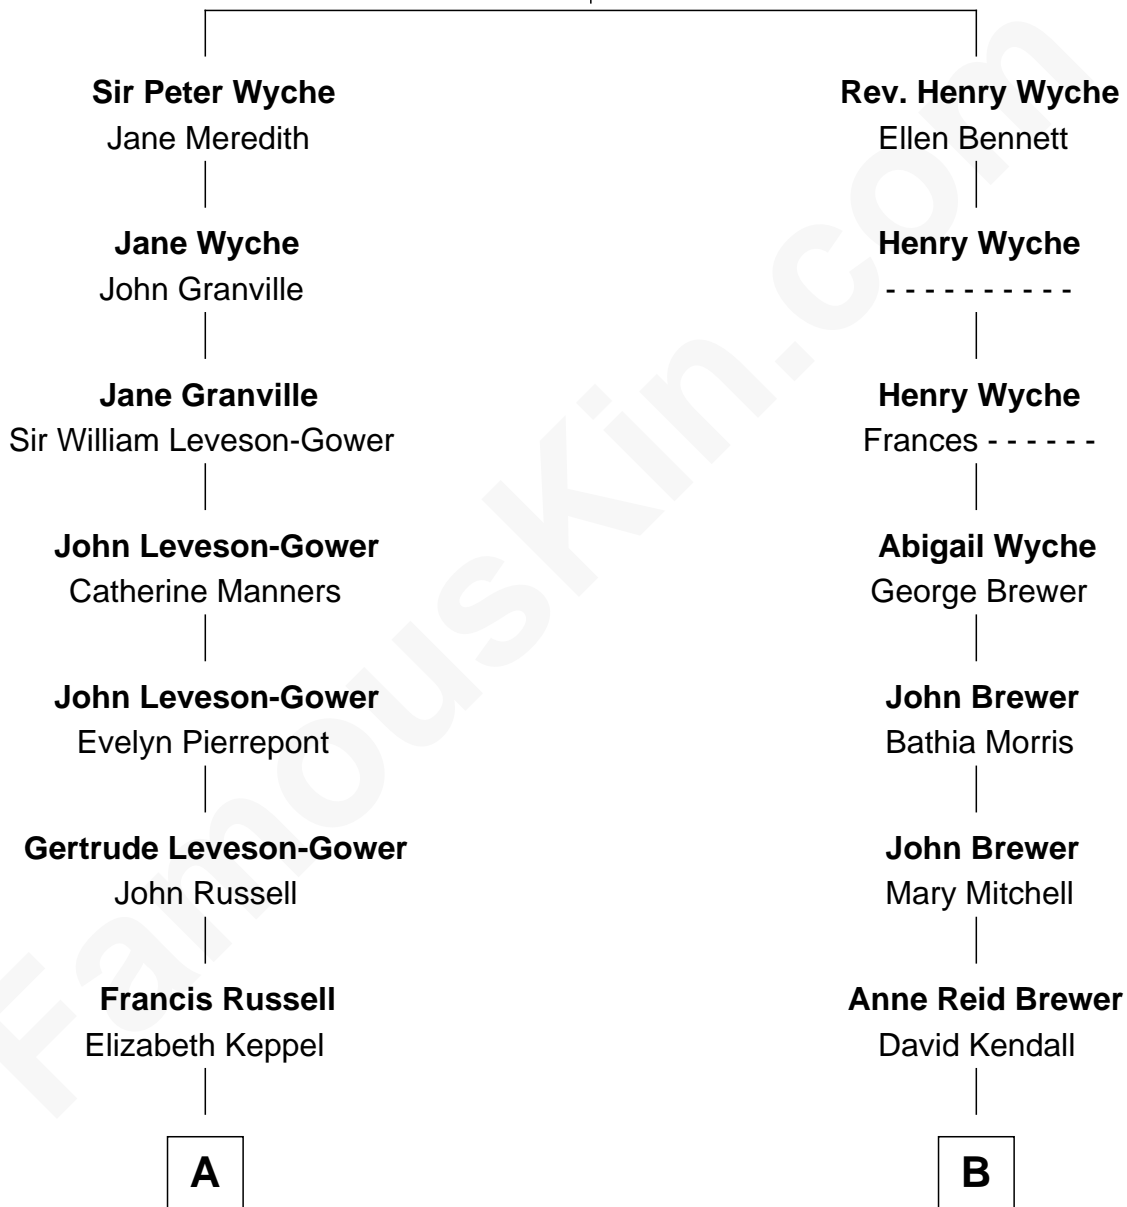

FamousKin.com Relationship Chart of

Prince Harry
Duke of Sussex

11th cousin 3 times removed of

Truman Capote
Author of In Cold Blood

Richard Wyche
Elizabeth Saltonstall

A

Sir John Russell
Georgiana Gordon

Louisa Jane Russell
James Hamilton

James Hamilton
Mary Anna Curzon-Howe

James Albert Edward Hamilton
Rosalind Cecilia Caroline Bingham

Cynthia Elinor Beatrix Hamilton
Albert Edward John Spencer

Edward John Spencer
Frances Ruth Burke Roche

Princess Diana Frances Spencer
Charles III, King of the United Kingdom

Prince Harry
Duke of Sussex

B

Susan M. Kendall
Oscar FitzAlan Knox

John Brewer Knox
Lula Margaret Dinkins

Mabel Knox
Archulus Persons

Archulus Persons
Lillie May Faulk