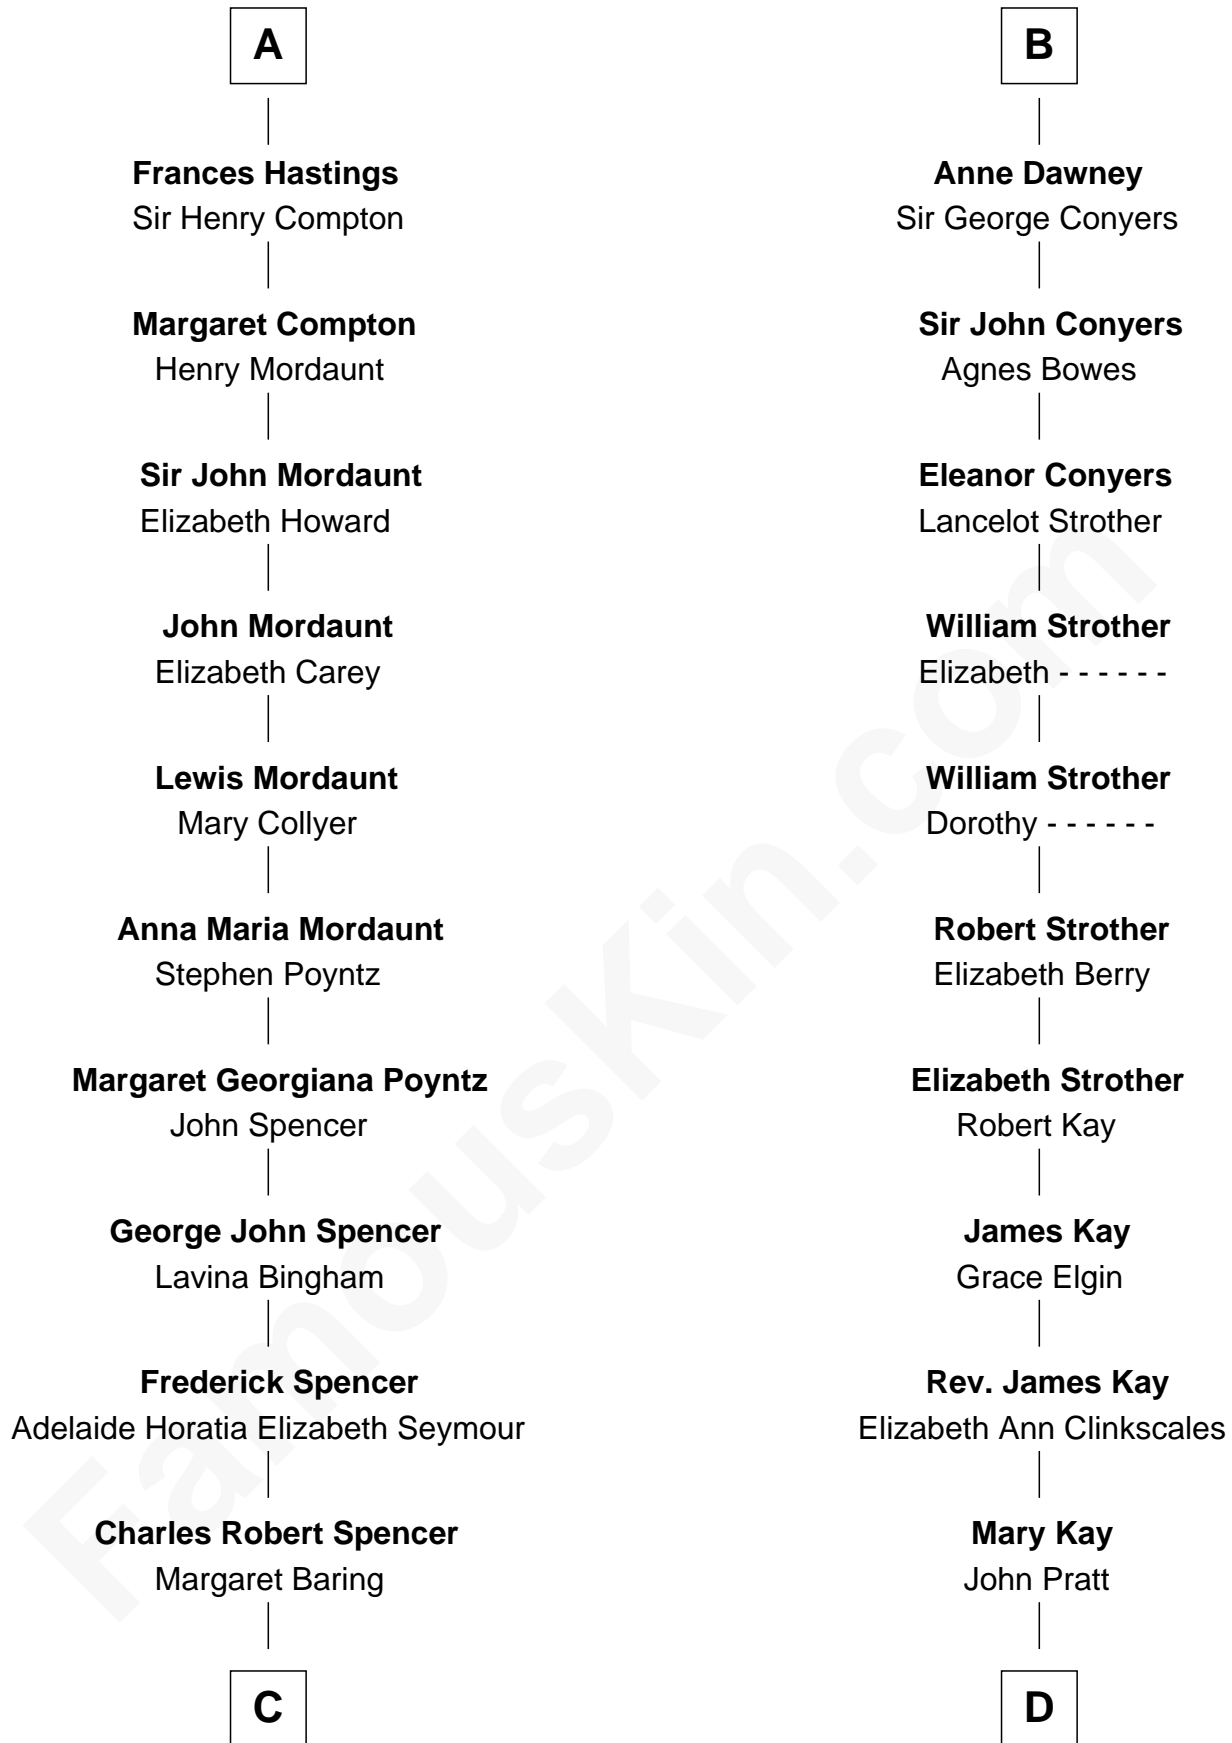

# FamousKin.com Relationship Chart of

**Prince Harry**  
*Duke of Sussex*

20th cousin of

**Jimmy Carter**  
*39th U.S. President*

**Sir Henry de Percy**  
Eleanor de Arundel

**C**

**Albert Edward John Spencer**

Cynthia Elinor Beatrix Hamilton

**Edward John Spencer**

Frances Ruth Burke Roche

**Princess Diana Frances Spencer**

Charles III, King of the United Kingdom

**Prince Harry**

*Duke of Sussex*

**D**

**James E. Pratt**

Sophonra C. Cowan

**Nina Pratt**

William Archibald Carter

**Earl Carter**

Lillian Gordy

**Jimmy Carter**

*39th U.S. President*