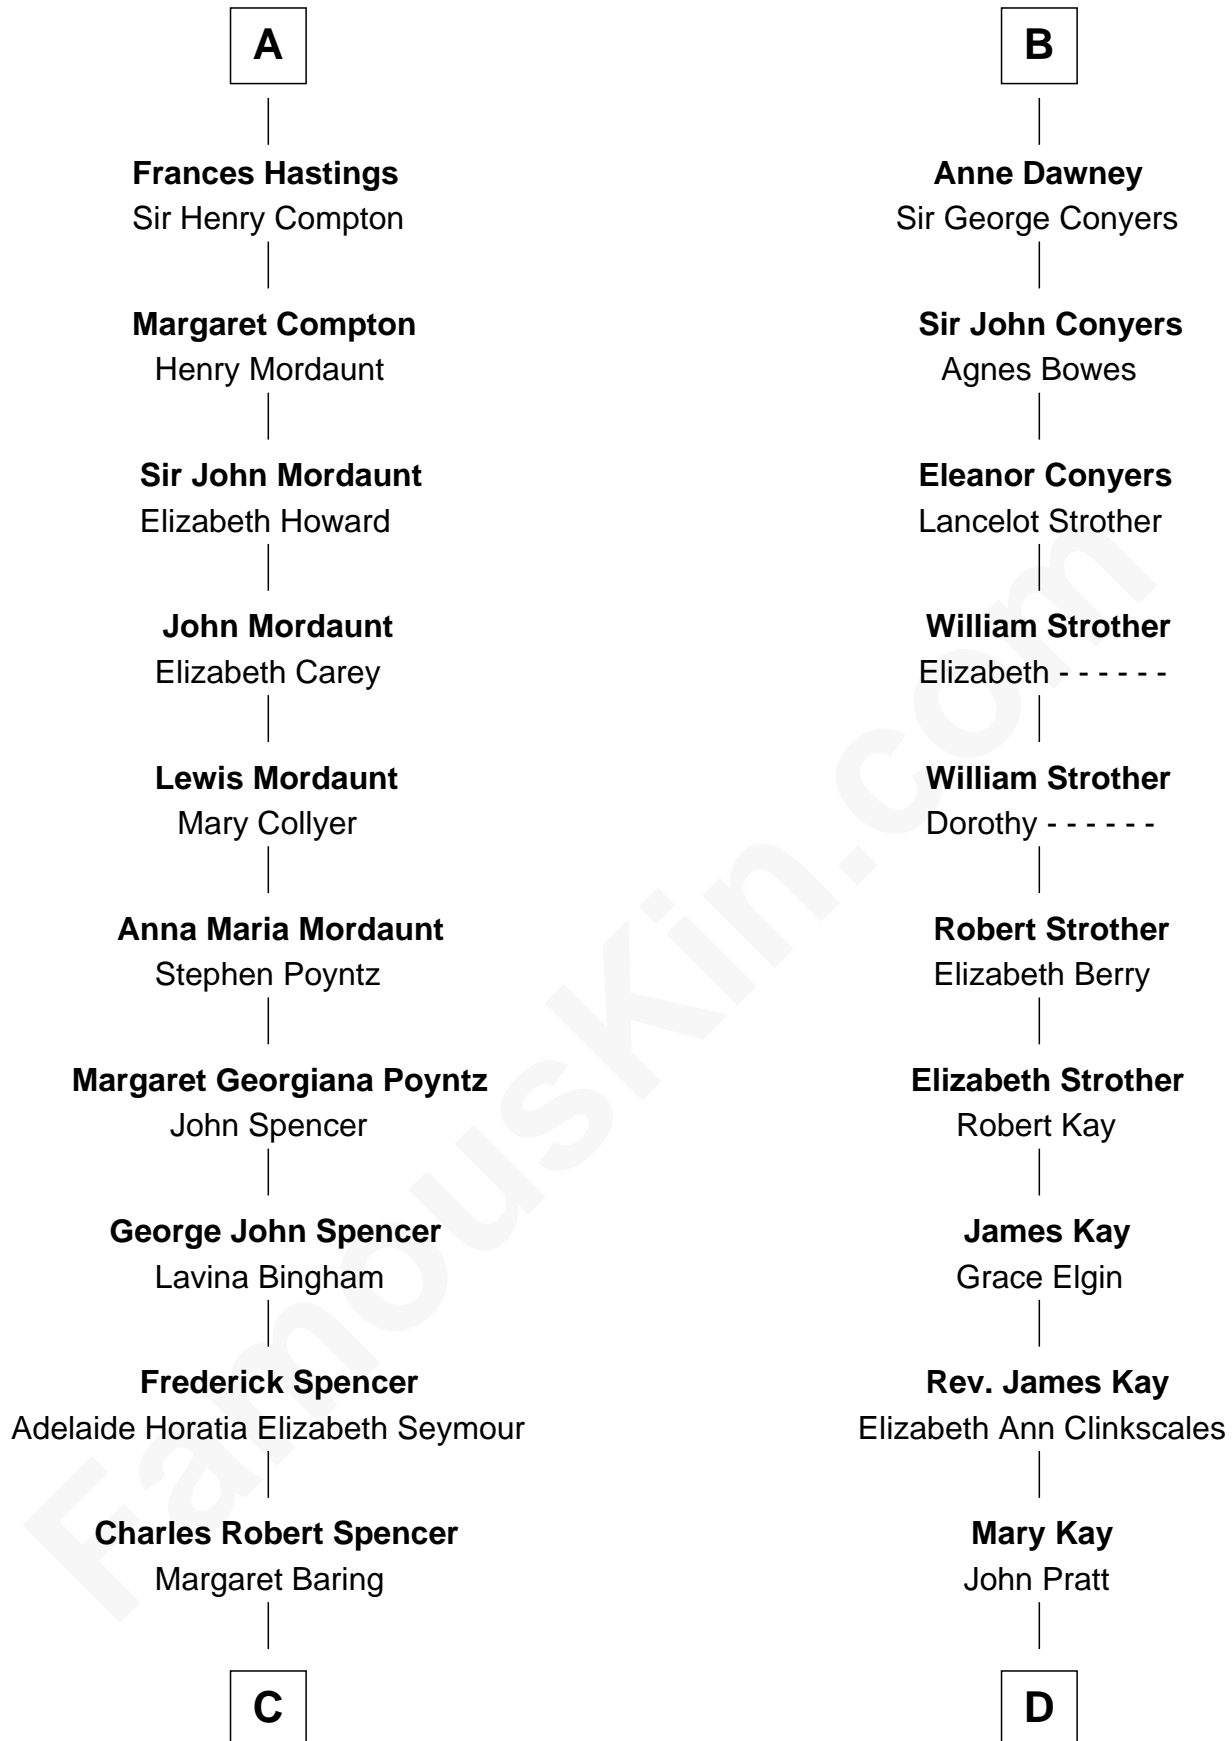

FamousKin.com Relationship Chart of

Prince Harry
Duke of Sussex

20th cousin of

Jimmy Carter
39th U.S. President

Sir Ranulph de Neville
Euphemia de Clavinging

C

Albert Edward John Spencer

Cynthia Elinor Beatrix Hamilton

Edward John Spencer

Frances Ruth Burke Roche

Princess Diana Frances Spencer

Charles III, King of the United Kingdom

Prince Harry

Duke of Sussex

D

James E. Pratt