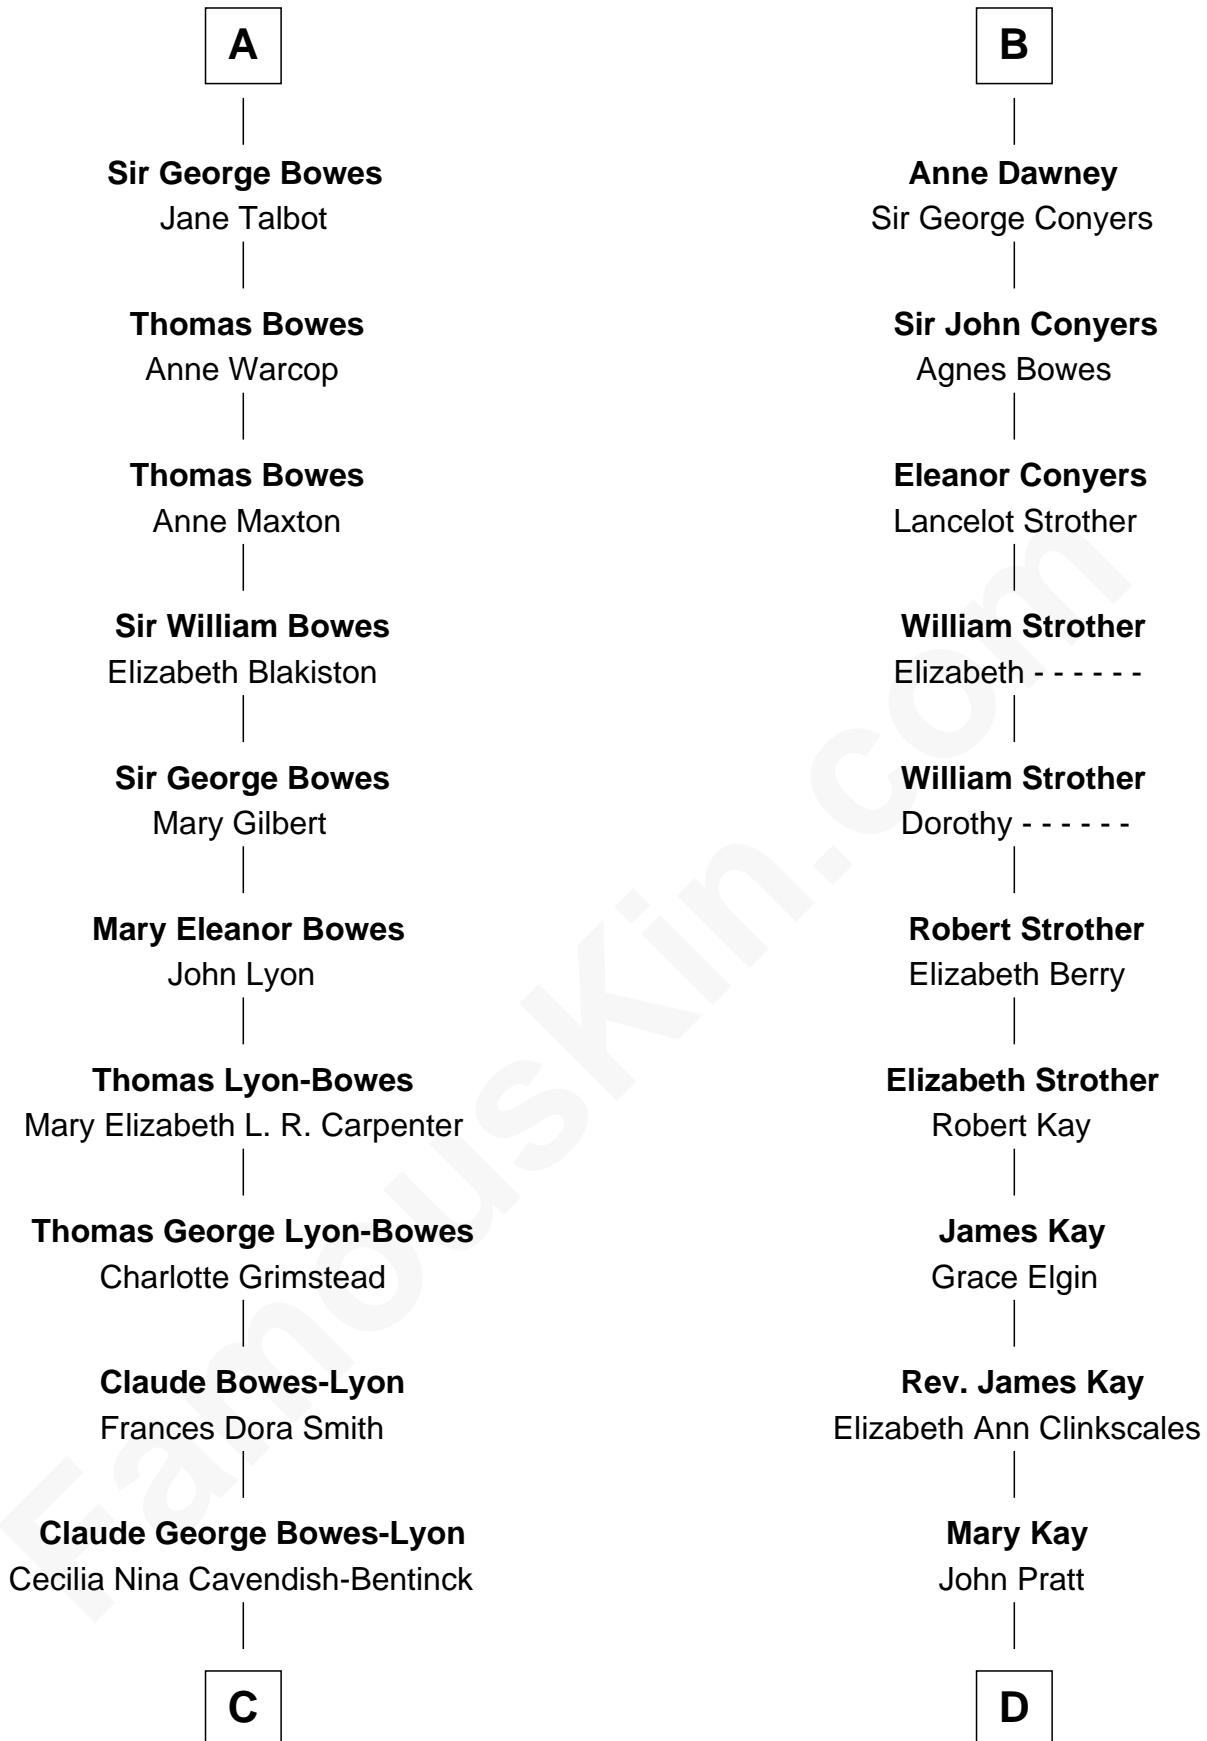

# FamousKin.com Relationship Chart of

**Prince Harry**  
*Duke of Sussex*

20th cousin of

**Jimmy Carter**  
*39th U.S. President*

**Sir Hugh I de Audley**  
Iseult de Mortimer

**Alice de Audley**  
Sir Ralph de Greystoke

**Sir William de Greystoke**  
Joan FitzHenry

**Sir Ralph de Greystoke**  
Katherine de Clifford

**Joan de Greystoke**  
Sir William Bowes

**Sir William Bowes**  
Maud FitzHugh

**Sir Ralph Bowes**  
Margery Conyers

**Richard Bowes**  
Elizabeth Aske

**A**

**Alice de Audley**  
Sir Ralph de Neville

**Sir John de Neville**  
Maude de Percy

**Sir Ralph Neville**  
Joan Beaufort

**George Neville**  
Elizabeth Beauchamp

**Sir Henry Neville**  
Joan Bouchier

**Sir Richard Neville**  
Anne Stafford

**Dorothy Neville**  
Sir John Dawney

**B**

**C**

**Elizabeth Bowes-Lyon**

George VI, King of the United Kingdom

**Elizabeth II, Queen of the United Kingdom**

Prince Philip of Edinburgh