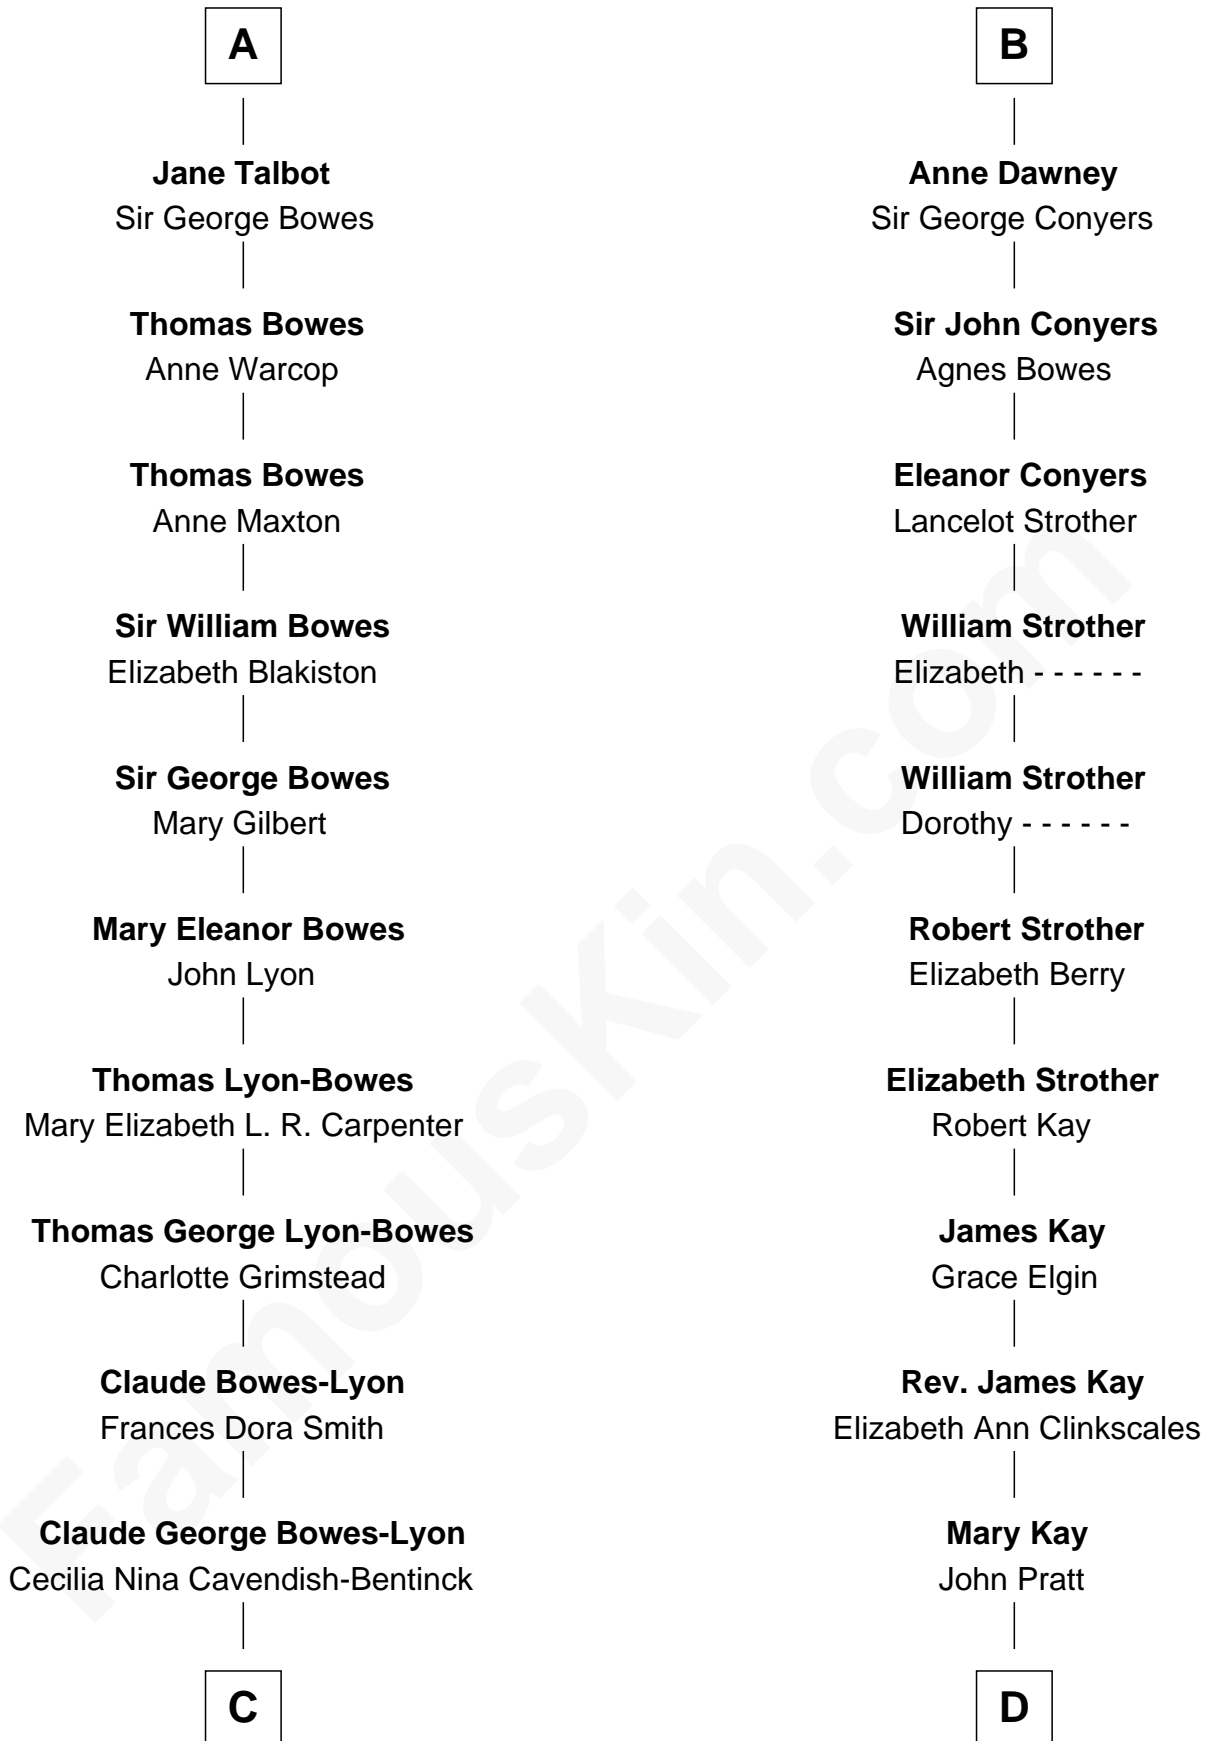

FamousKin.com Relationship Chart of

Prince Harry
Duke of Sussex

20th cousin of

Jimmy Carter
39th U.S. President

Richard Fitzalan
Eleanor Plantagenet

C

Elizabeth Bowes-Lyon

George VI, King of the United Kingdom

Elizabeth II, Queen of the United Kingdom

Prince Philip of Edinburgh

Charles III, King of the United Kingdom

Princess Diana Frances Spencer

Prince Harry

Duke of Sussex

D

James E. Pratt