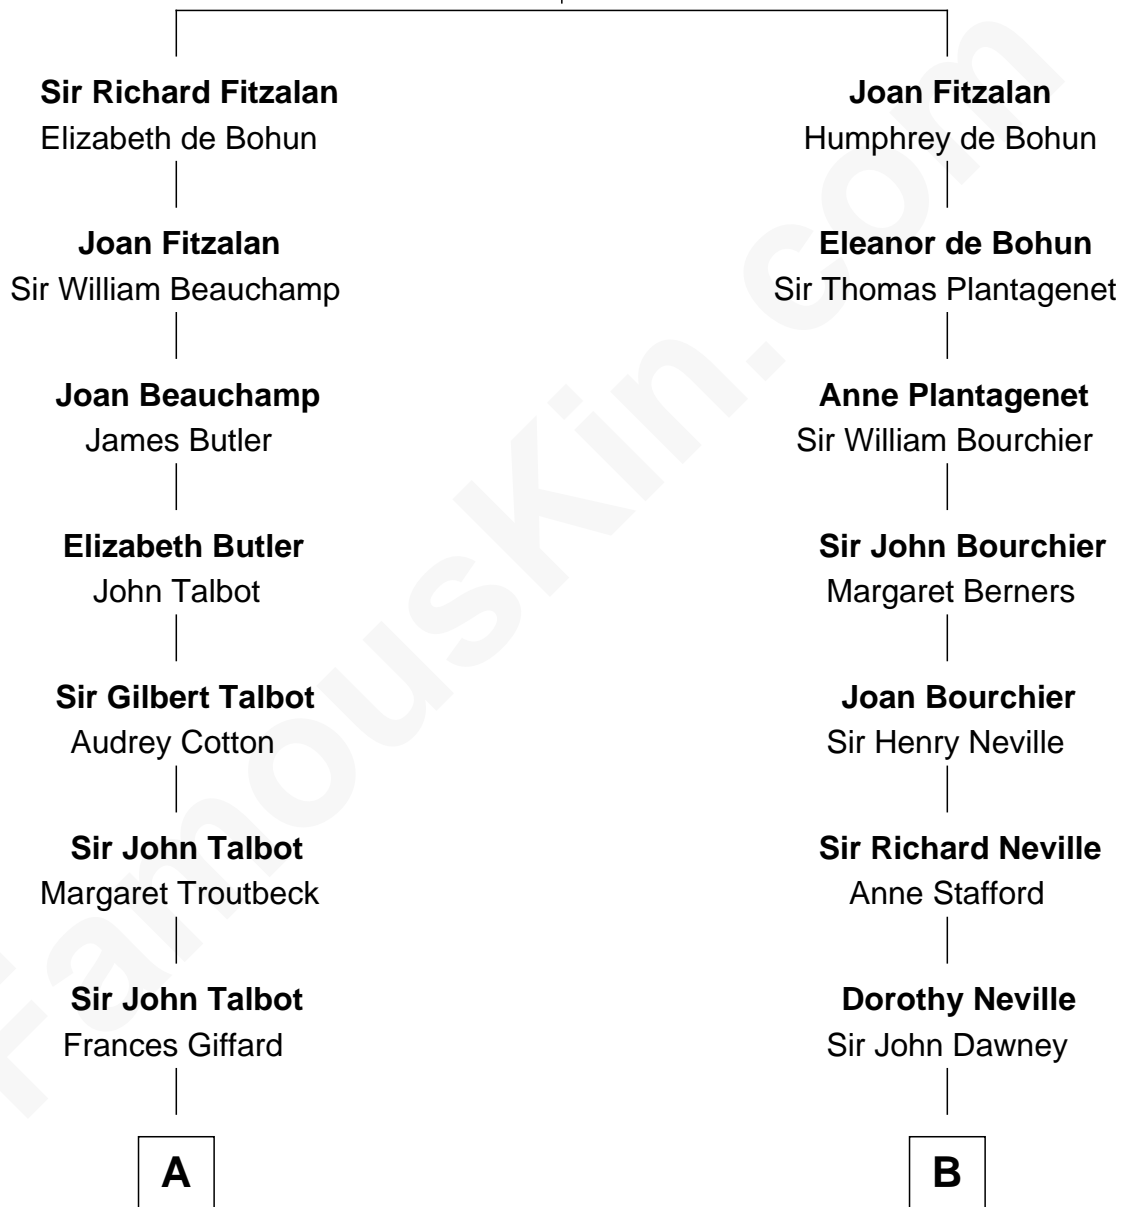

FamousKin.com Relationship Chart of

Prince Harry
Duke of Sussex

20th cousin of

Jimmy Carter
39th U.S. President

Richard Fitzalan
Eleanor Plantagenet

C

Elizabeth Bowes-Lyon

George VI, King of the United Kingdom

Elizabeth II, Queen of the United Kingdom

Prince Philip of Edinburgh

Charles III, King of the United Kingdom

Princess Diana Frances Spencer

Prince Harry

Duke of Sussex

D

James E. Pratt

Sophonra C. Cowan

Nina Pratt

William Archibald Carter

Earl Carter

Lillian Gordy

Jimmy Carter

39th U.S. President