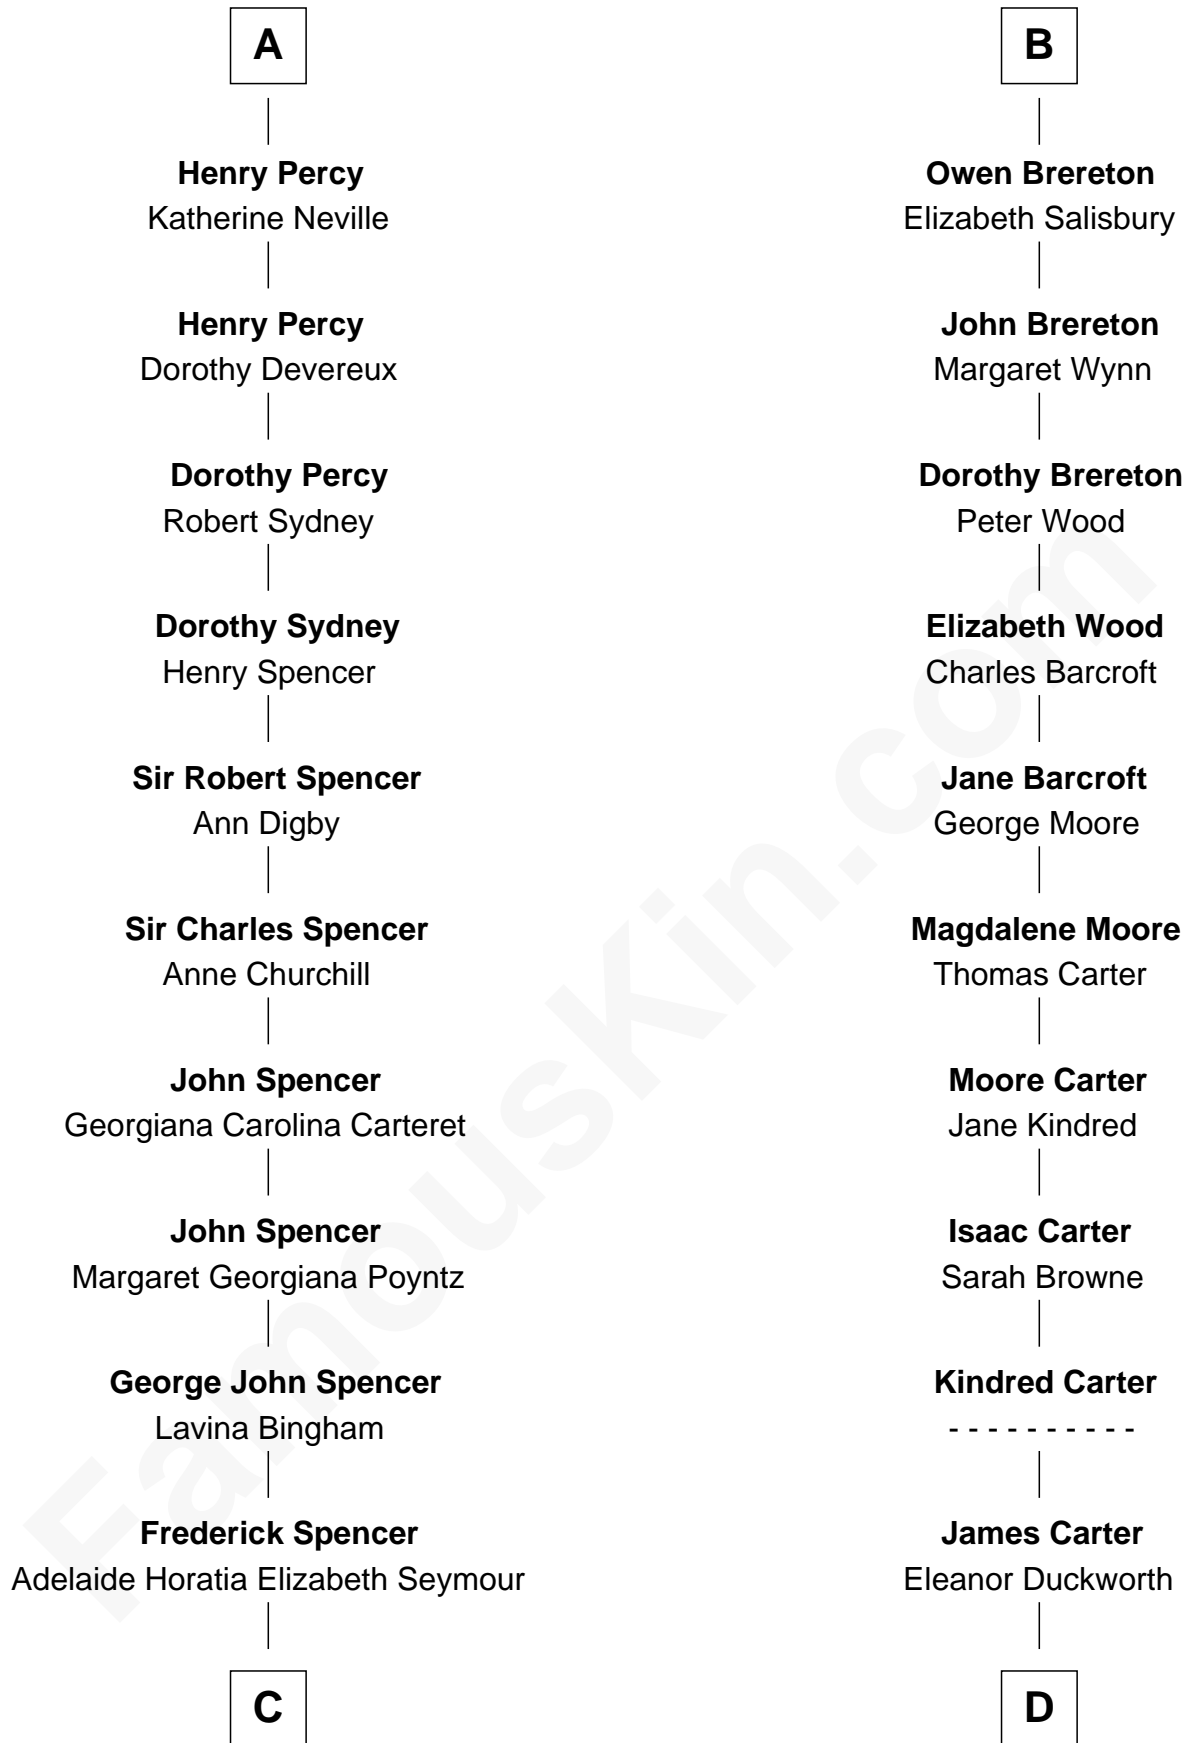

# FamousKin.com Relationship Chart of

**Prince Harry**  
*Duke of Sussex*

21st cousin of

**Jimmy Carter**  
*39th U.S. President*

**Sir Robert de Holland**  
Maude la Zouche

**C**

**Charles Robert Spencer**

Margaret Baring

**Albert Edward John Spencer**

Cynthia Elinor Beatrix Hamilton

**Edward John Spencer**

Frances Ruth Burke Roche

**Princess Diana Frances Spencer**

Charles III, King of the United Kingdom

**Prince Harry**

*Duke of Sussex*

**D**

**Wiley Carter**

Ann Ansley

**Littleberry Walker Carter**

Mary Ann Diligent Seals

**William Archibald Carter**

Nina Pratt