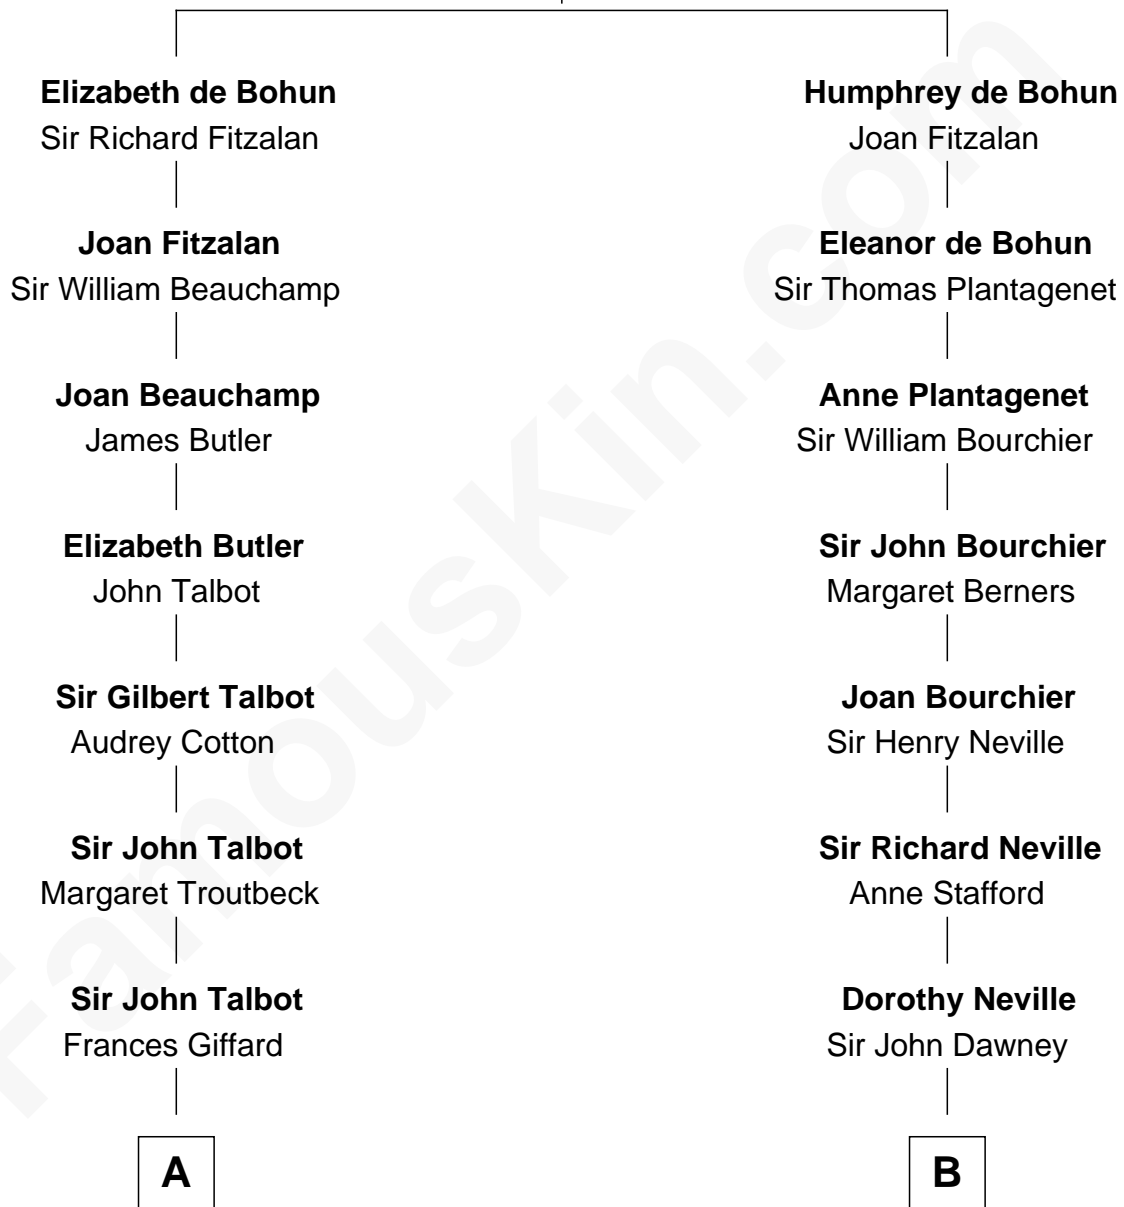

FamousKin.com Relationship Chart of

Prince Harry
Duke of Sussex

20th cousin of

Jimmy Carter
39th U.S. President

Sir William de Bohun
Elizabeth de Badlesmere

C

Elizabeth Bowes-Lyon

George VI, King of the United Kingdom

Elizabeth II, Queen of the United Kingdom

Prince Philip of Edinburgh

Charles III, King of the United Kingdom

Princess Diana Frances Spencer

Prince Harry

Duke of Sussex

D

James E. Pratt

Sophronia C. Cowan

Nina Pratt

William Archibald Carter

Earl Carter

Lillian Gordy

Jimmy Carter

39th U.S. President