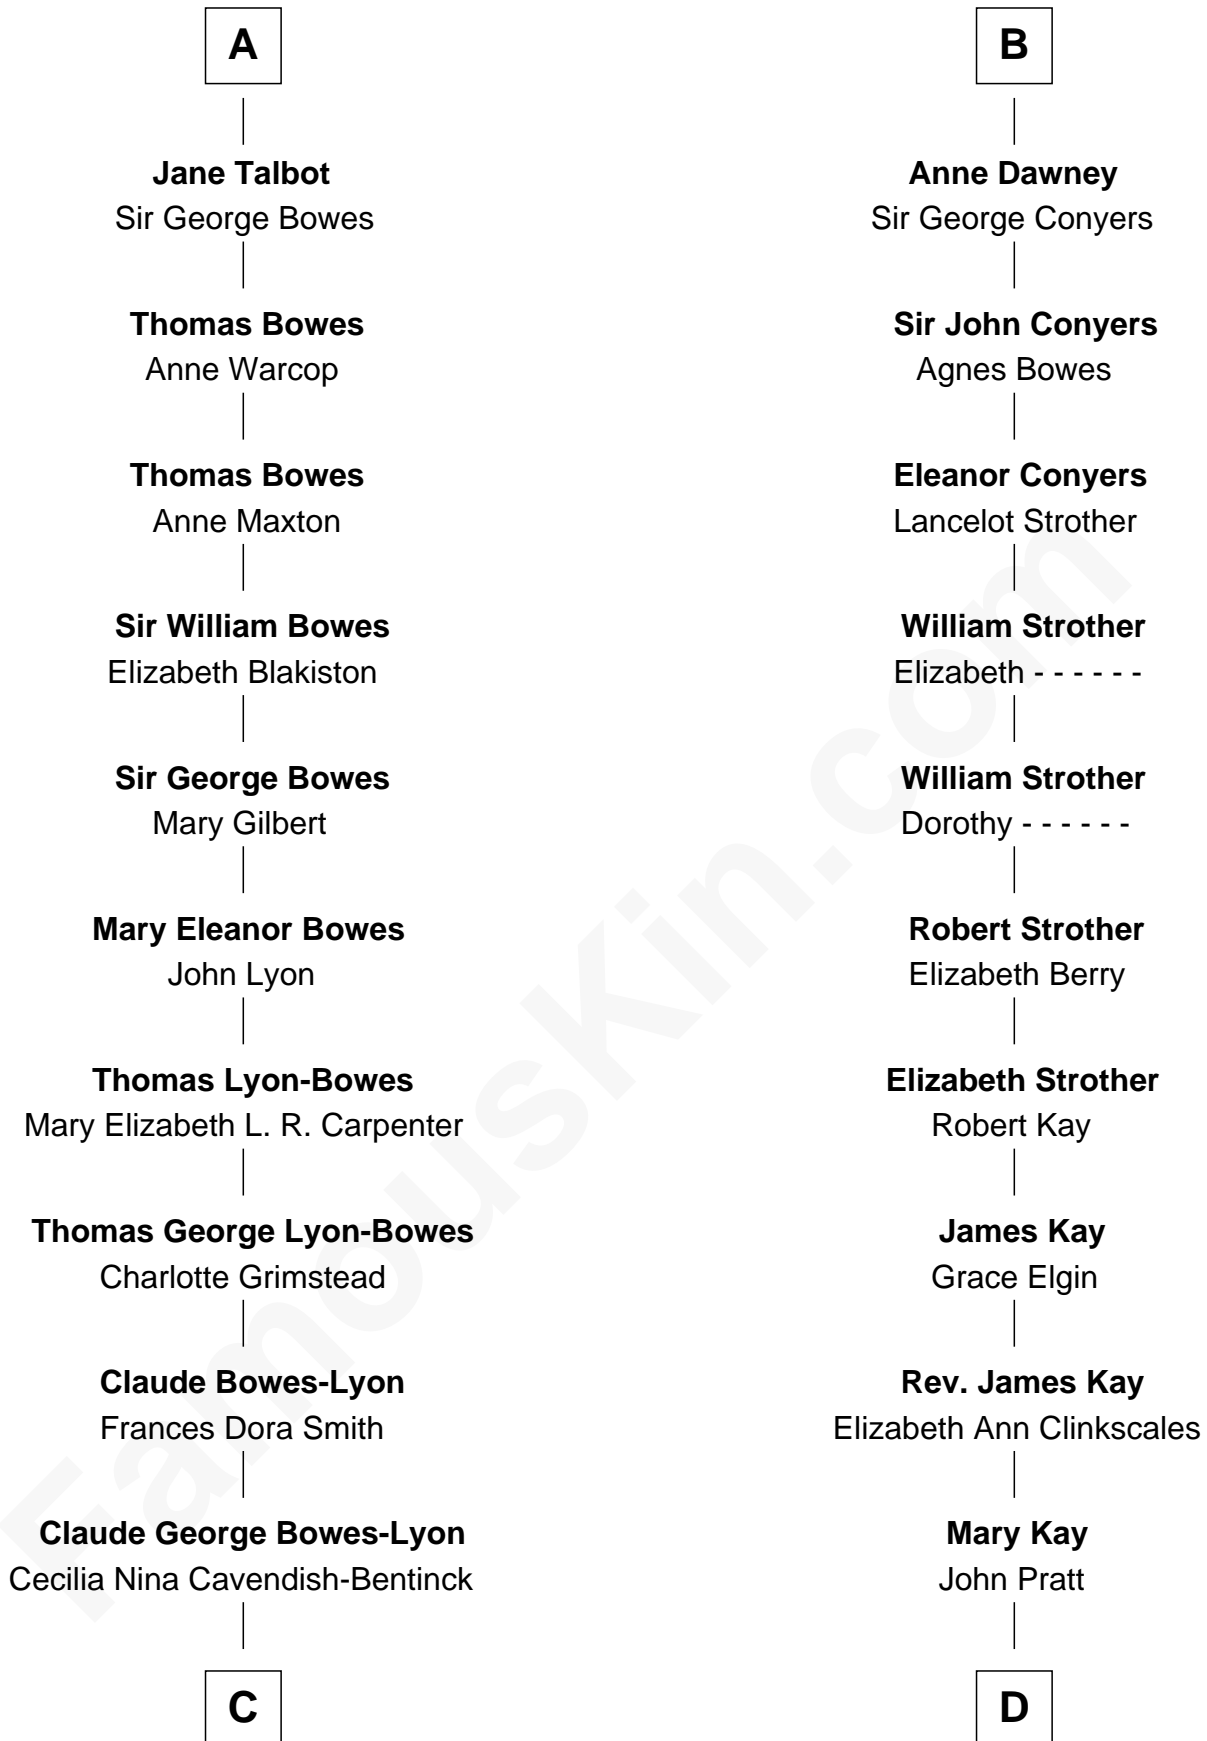

FamousKin.com Relationship Chart of

Prince Harry
Duke of Sussex

20th cousin of

Jimmy Carter
39th U.S. President

Sir William de Bohun
Elizabeth de Badlesmere

C

Elizabeth Bowes-Lyon

George VI, King of the United Kingdom

Elizabeth II, Queen of the United Kingdom

Prince Philip of Edinburgh

Charles III, King of the United Kingdom

Princess Diana Frances Spencer

Prince Harry

Duke of Sussex

D

James E. Pratt