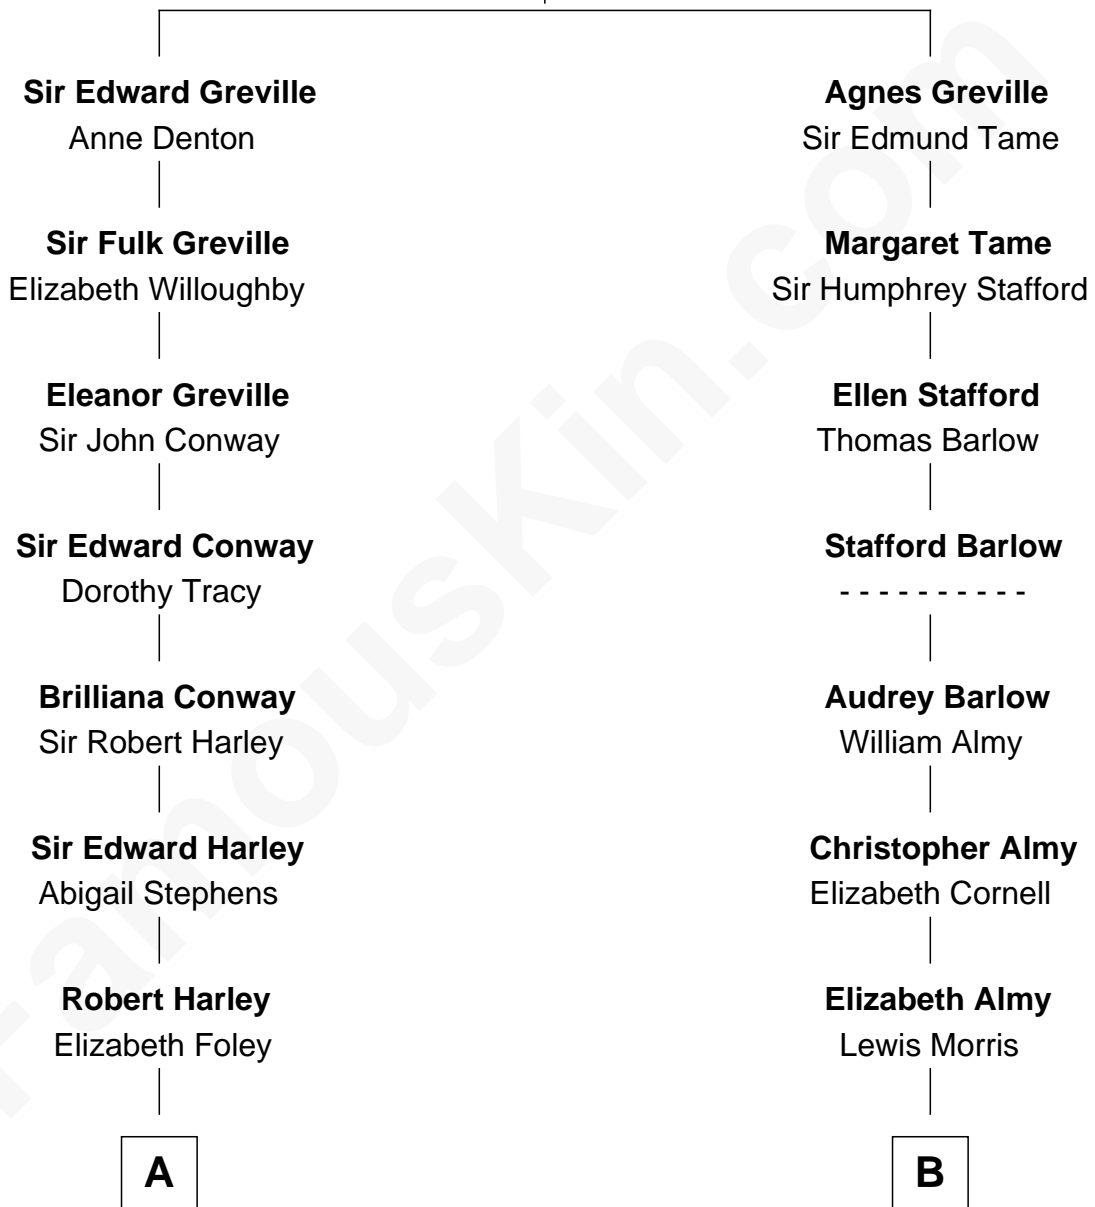

FamousKin.com Relationship Chart of

Prince Harry
Duke of Sussex

14th cousin 2 times removed of

Jimmy Carter
39th U.S. President

John Greville
Jane Forster

A

Edward Harley

Henrietta Cavendish Holles

Margaret Cavendish Harley

Sir William Bentinck

William Henry Bentinck

Dorothy Cavendish

Charles Augustus Cavendish-Bentinck

Anne Wellesley

Rev. Charles William Cavendish-Bentinck

Caroline Louisa Burnaby