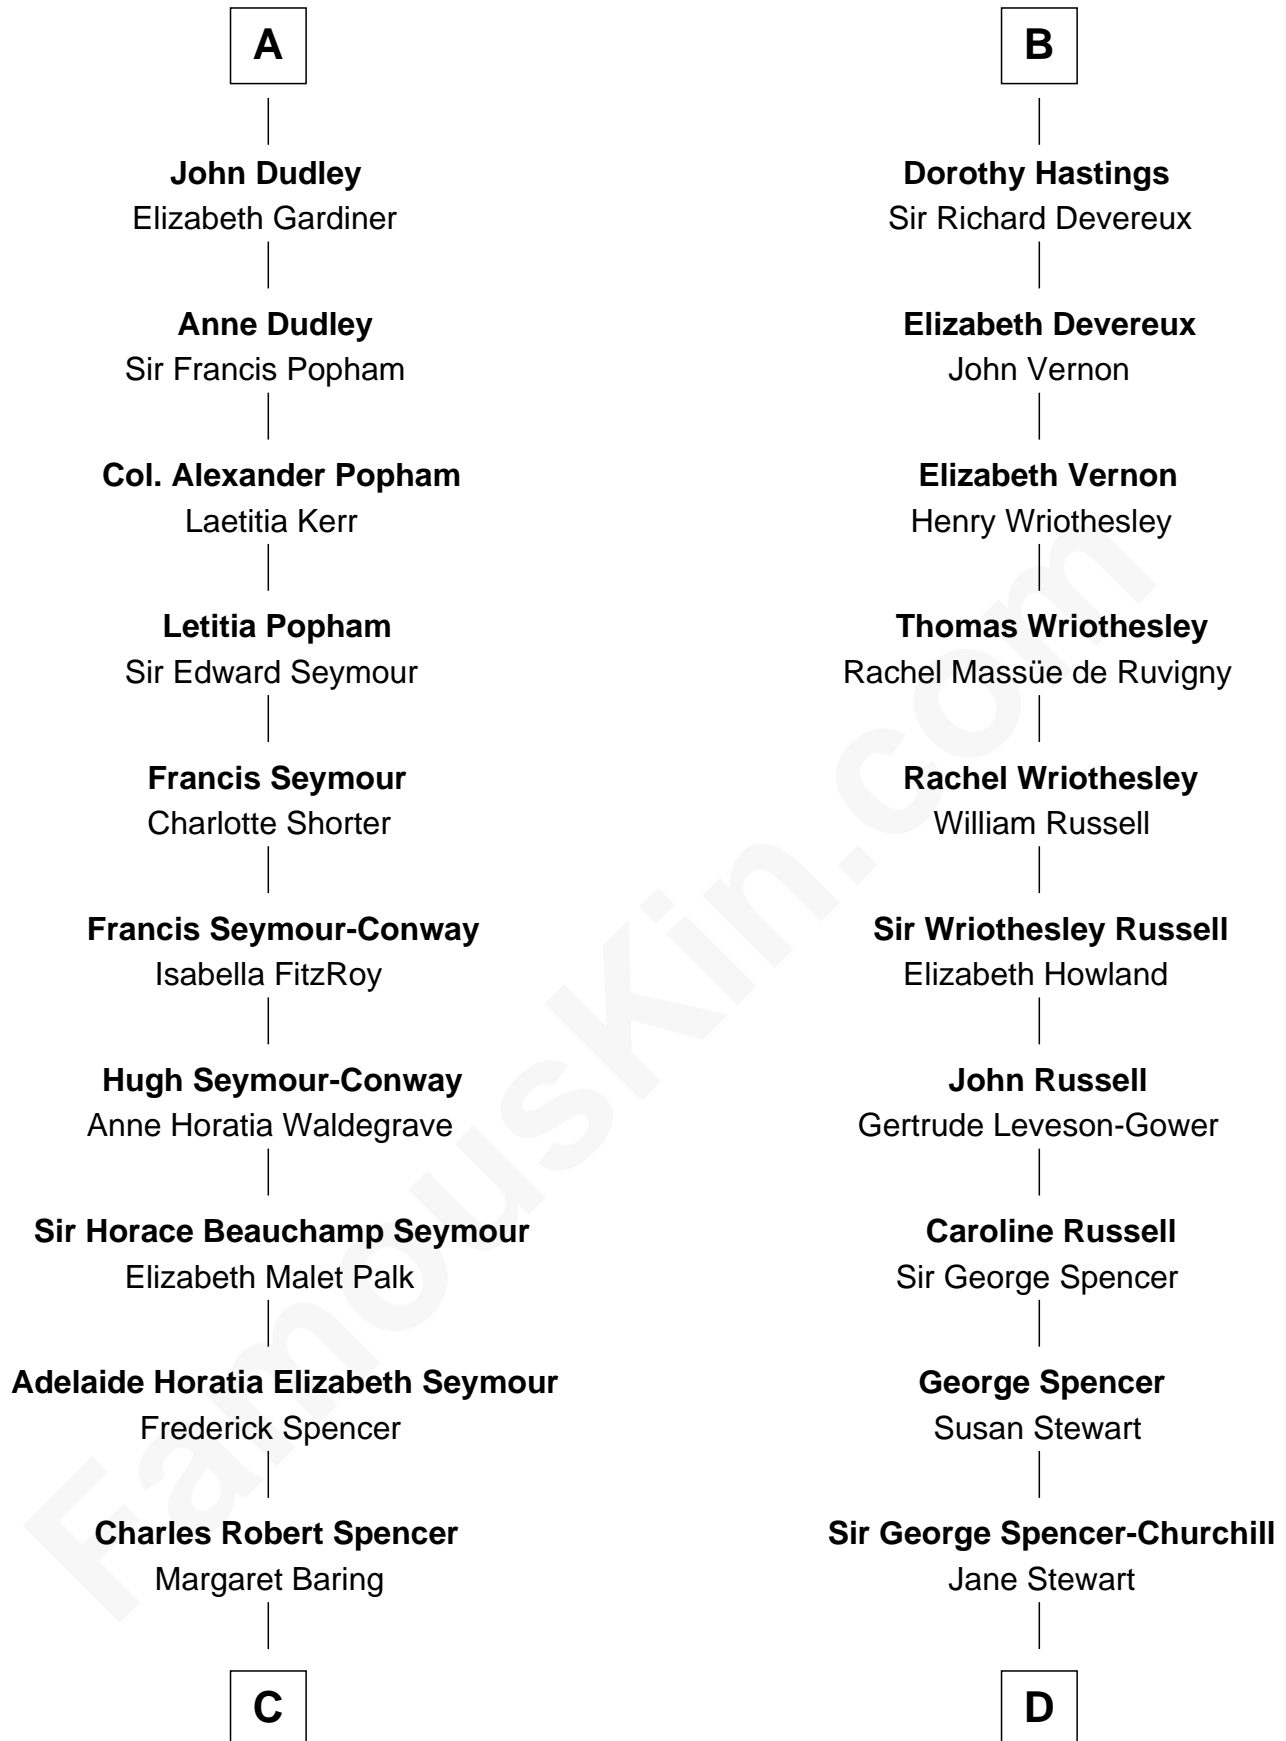

# FamousKin.com Relationship Chart of

**Prince Harry**  
*Duke of Sussex*

19th cousin 1 time removed of

**Sir Winston Churchill**  
*Prime Minister of the United Kingdom*

**William de Burgh**  
Maude of Lancaster

**C**

**Albert Edward John Spencer**  
Cynthia Elinor Beatrix Hamilton

**Edward John Spencer**  
Frances Ruth Burke Roche

**Princess Diana Frances Spencer**  
Charles III, King of the United Kingdom

**Prince Harry**  
*Duke of Sussex*

**D**

**Sir John Winston Spencer-Churchill**  
Frances Anne Emily Vane

**Randolph Henry Spencer-Churchill**  
Jeanette Jerome

**Sir Winston Churchill**  
*Prime Minister of the United Kingdom*

FamousKin.com