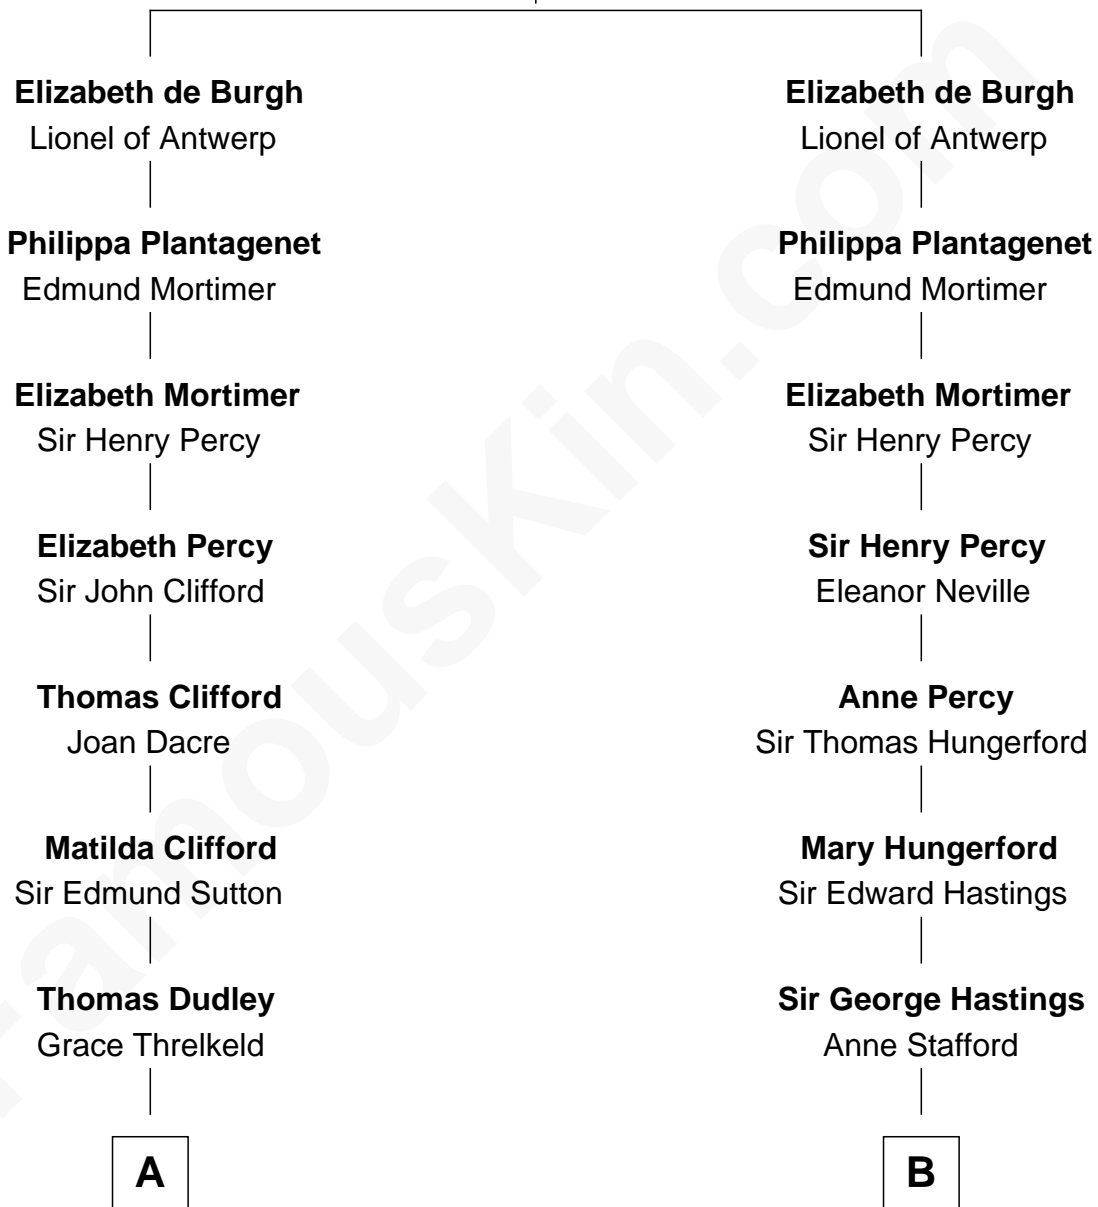

# FamousKin.com Relationship Chart of

**Prince Harry**  
*Duke of Sussex*

19th cousin 1 time removed of

**Sir Winston Churchill**  
*Prime Minister of the United Kingdom*

**William de Burgh**  
Maude of Lancaster

**C**

**Albert Edward John Spencer**  
Cynthia Elinor Beatrix Hamilton

**Edward John Spencer**  
Frances Ruth Burke Roche

**Princess Diana Frances Spencer**  
Charles III, King of the United Kingdom

**Prince Harry**  
*Duke of Sussex*

**D**

**Sir John Winston Spencer-Churchill**  
Frances Anne Emily Vane

**Randolph Henry Spencer-Churchill**  
Jeanette Jerome

**Sir Winston Churchill**  
*Prime Minister of the United Kingdom*

FamousKin.com