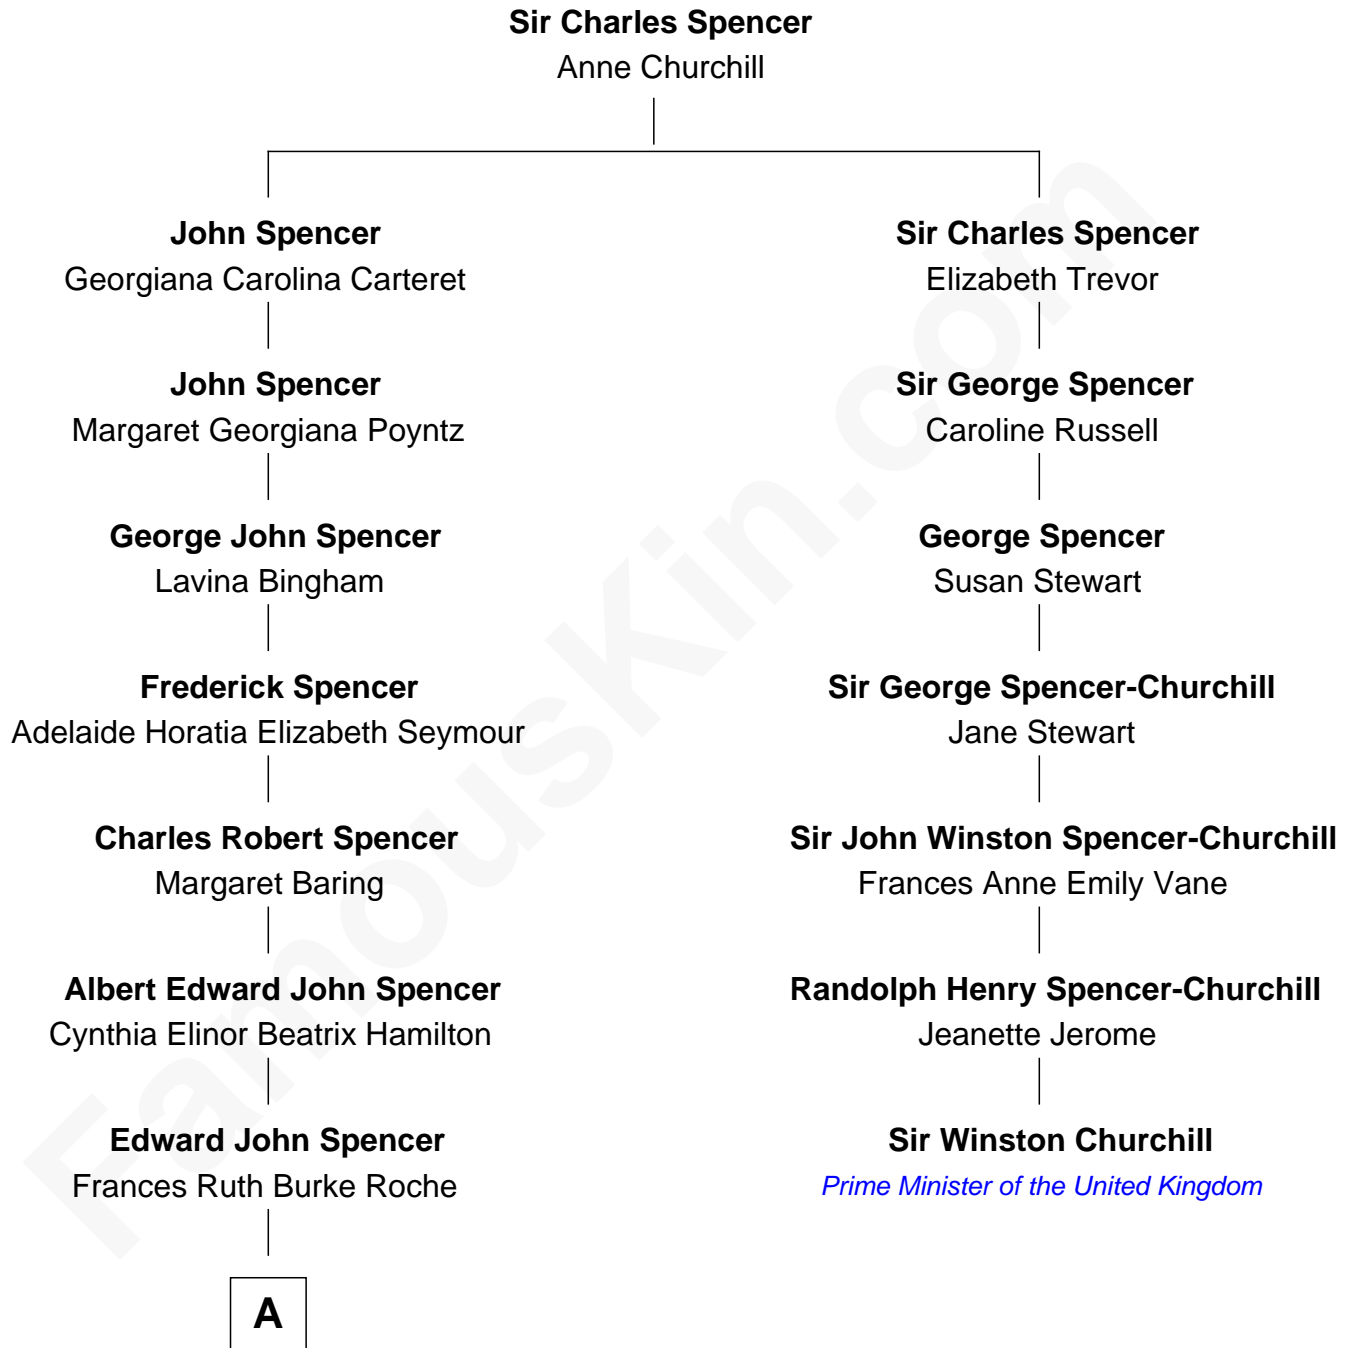

FamousKin.com Relationship Chart of

Prince Harry

Duke of Sussex

6th cousin 2 times removed of

Sir Winston Churchill

Prime Minister of the United Kingdom

A

Princess Diana Frances Spencer
Charles III, King of the United Kingdom

Prince Harry
Duke of Sussex

FamousKin.com