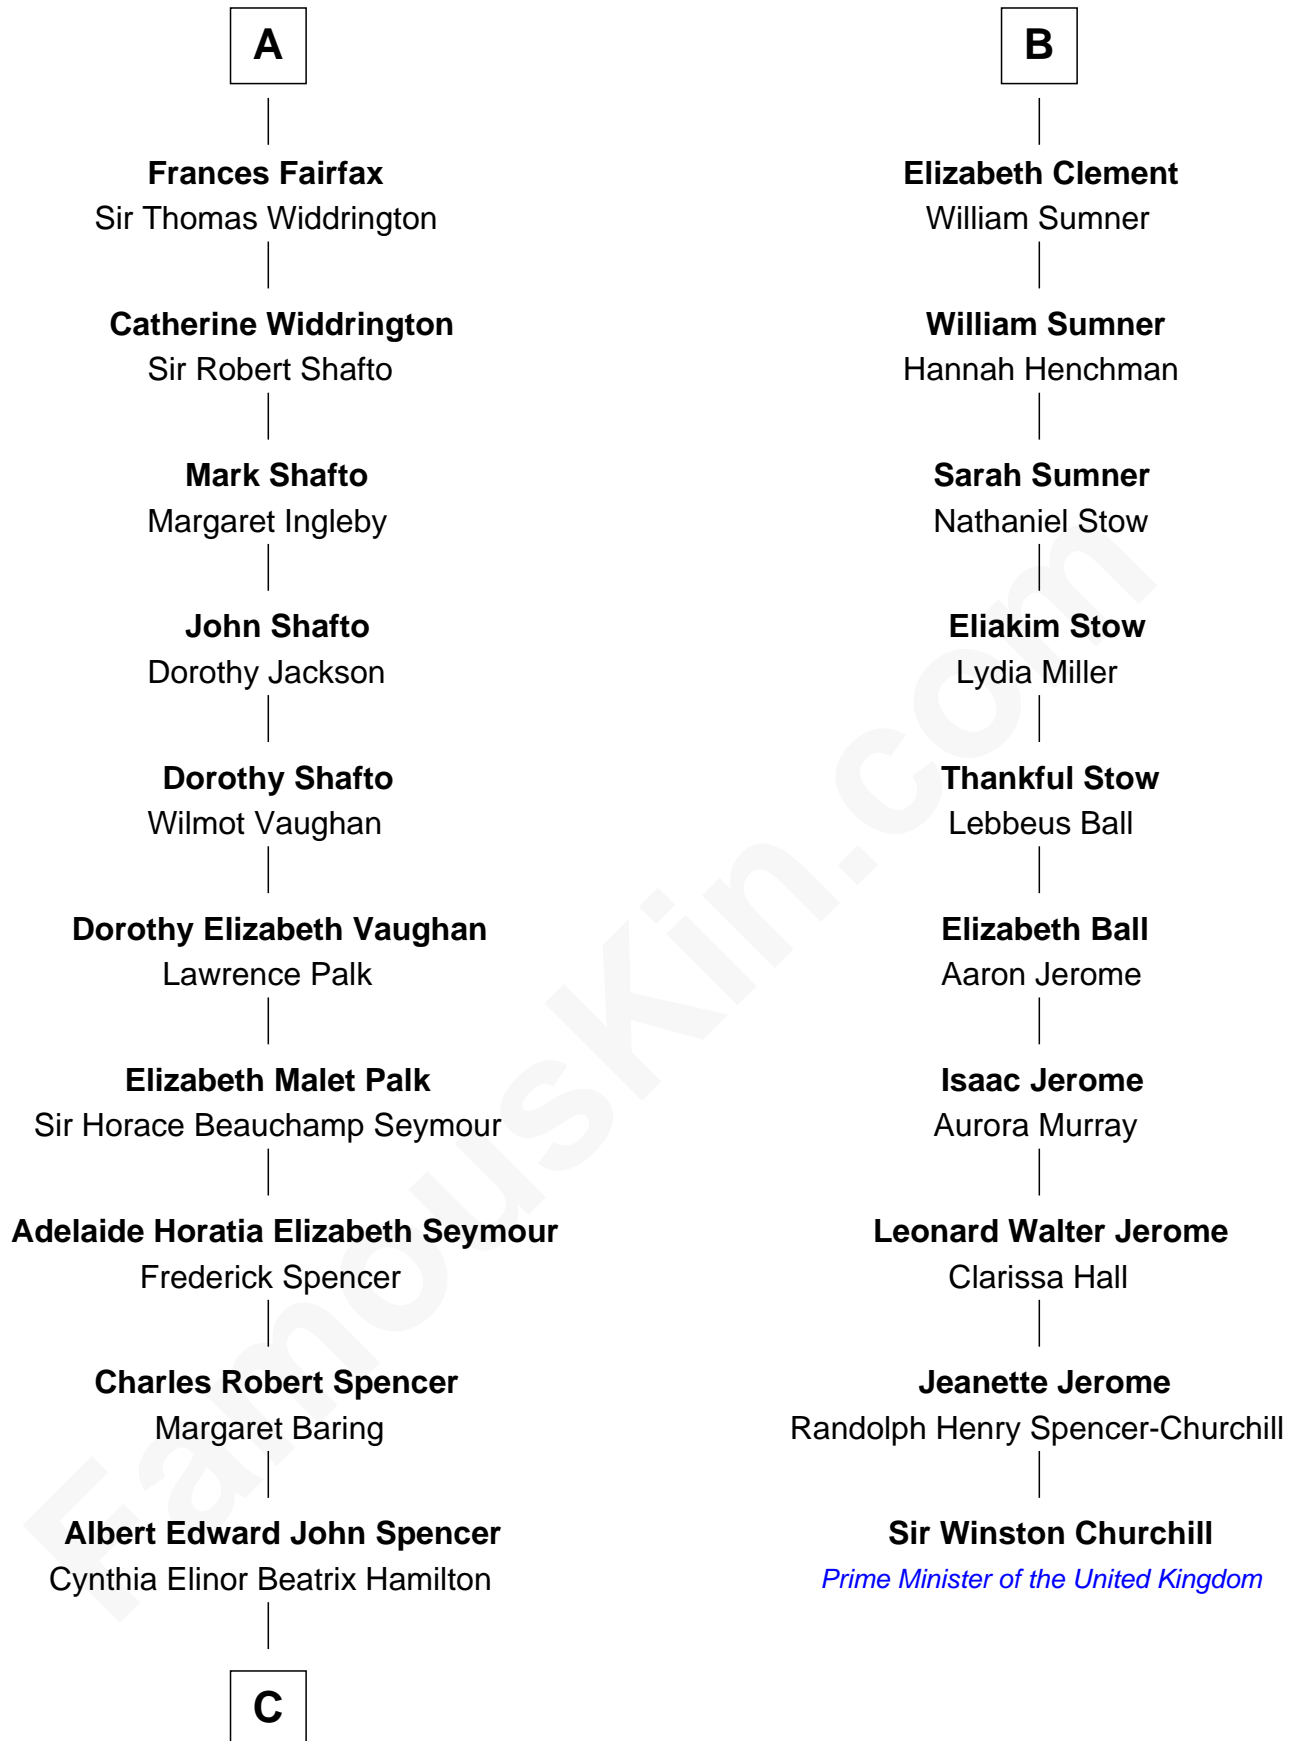

FamousKin.com Relationship Chart of

Prince Harry
Duke of Sussex

16th cousin 3 times removed of

Sir Winston Churchill
Prime Minister of the United Kingdom

C

Edward John Spencer
Frances Ruth Burke Roche

Princess Diana Frances Spencer
Charles III, King of the United Kingdom

Prince Harry
Duke of Sussex

FamousKin.com