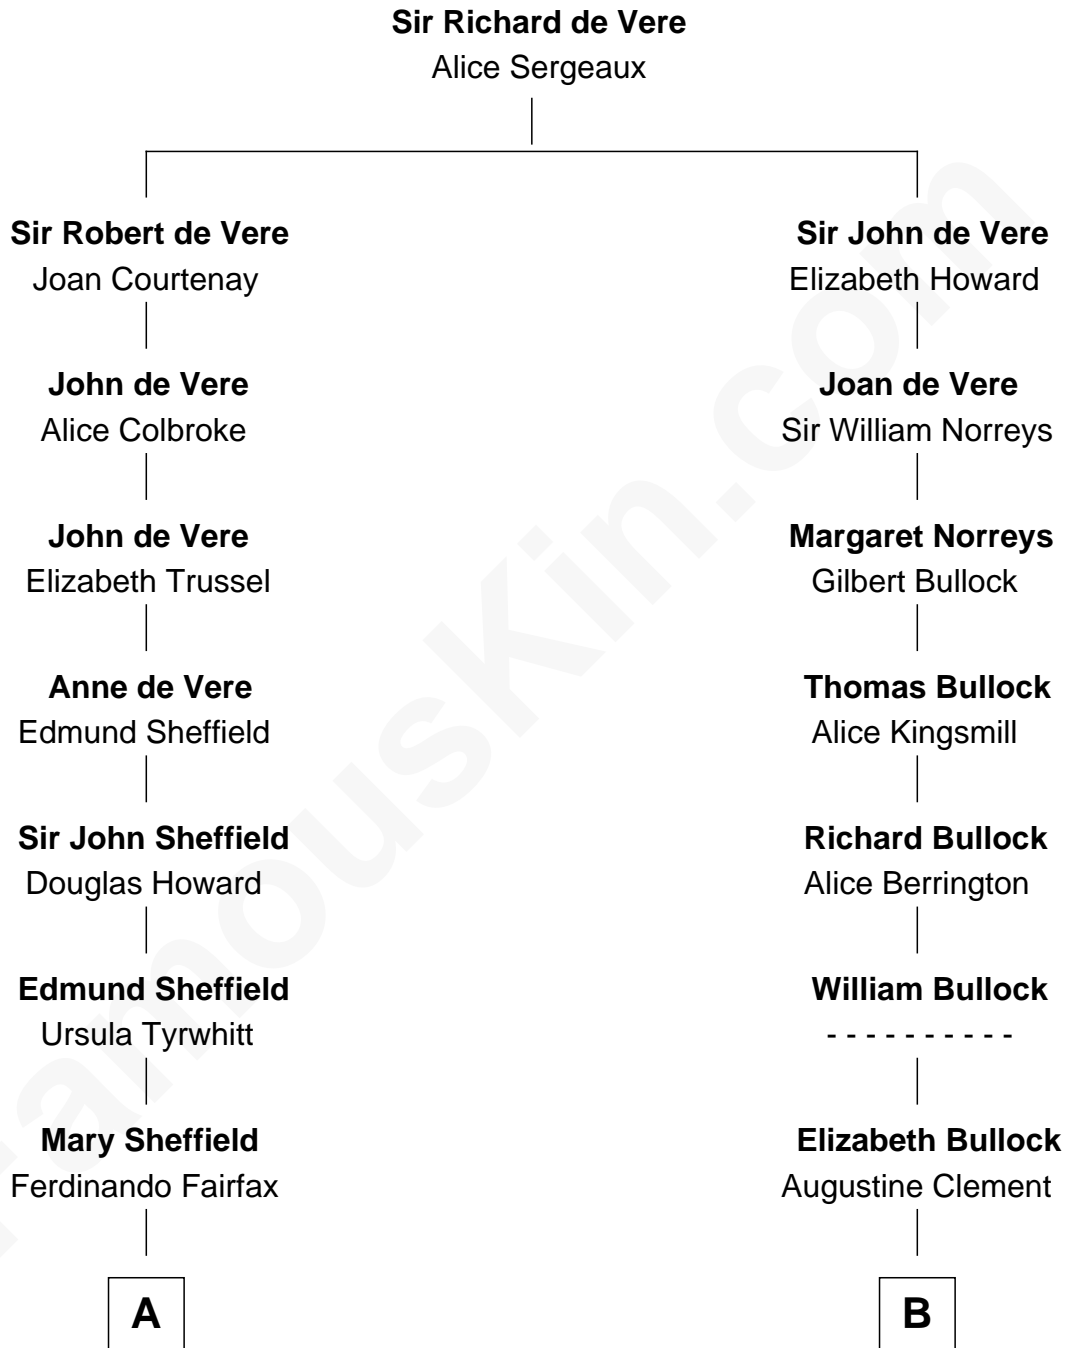

FamousKin.com Relationship Chart of

Prince Harry
Duke of Sussex

16th cousin 3 times removed of

Sir Winston Churchill
Prime Minister of the United Kingdom

C

Edward John Spencer
Frances Ruth Burke Roche

Princess Diana Frances Spencer
Charles III, King of the United Kingdom

Prince Harry
Duke of Sussex

FamousKin.com