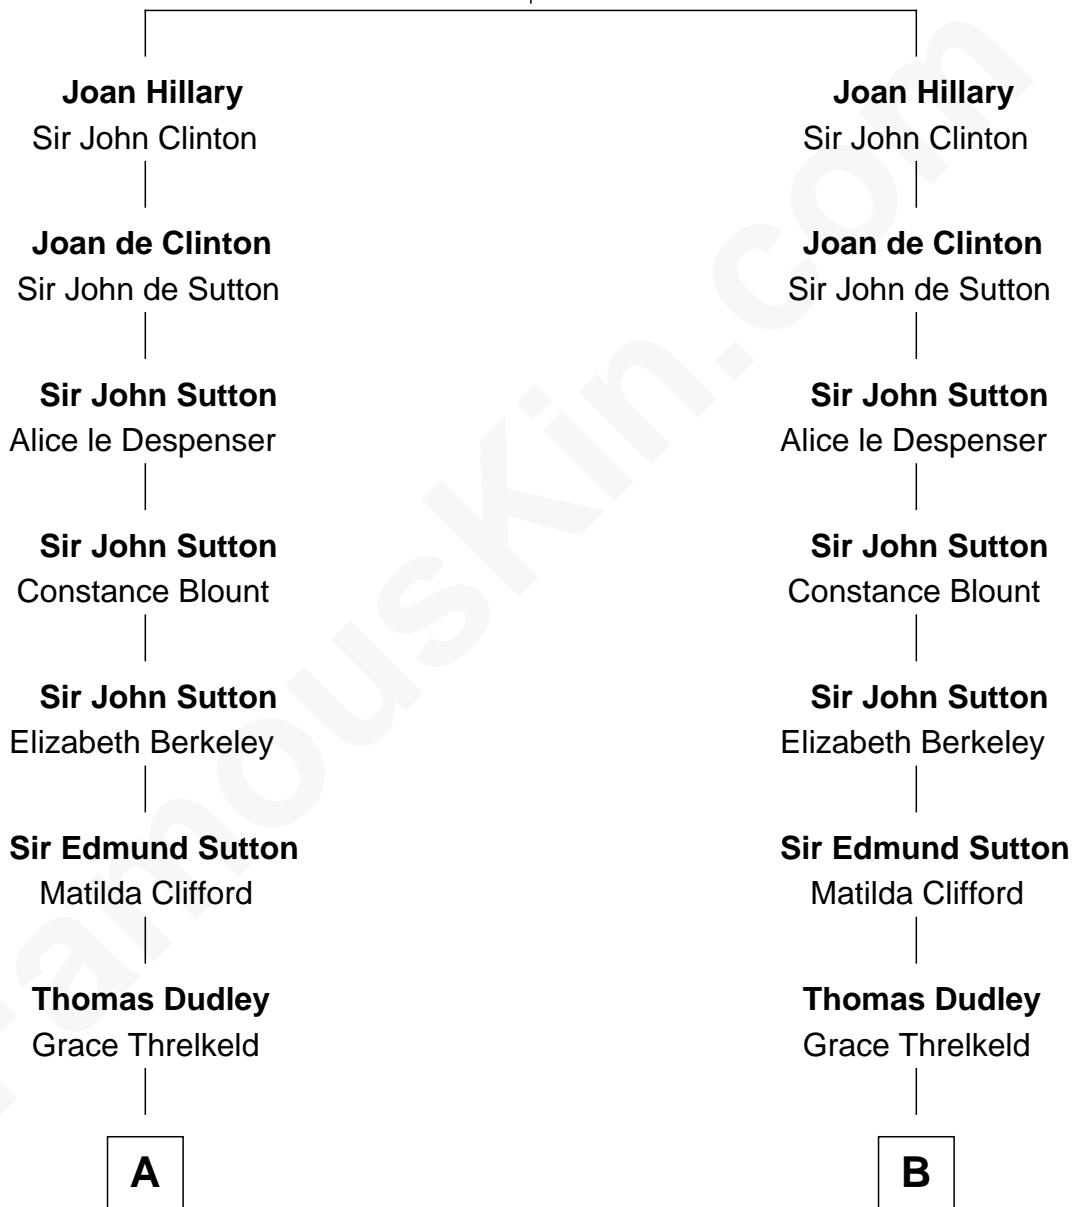

FamousKin.com Relationship Chart of

Prince Harry
Duke of Sussex

19th cousin 1 time removed of

Sir Winston Churchill
Prime Minister of the United Kingdom

Sir Roger Hillary
Katherine Sutton

C

Albert Edward John Spencer

Cynthia Elinor Beatrix Hamilton

Edward John Spencer

Frances Ruth Burke Roche

Princess Diana Frances Spencer

Charles III, King of the United Kingdom

Prince Harry

Duke of Sussex

D