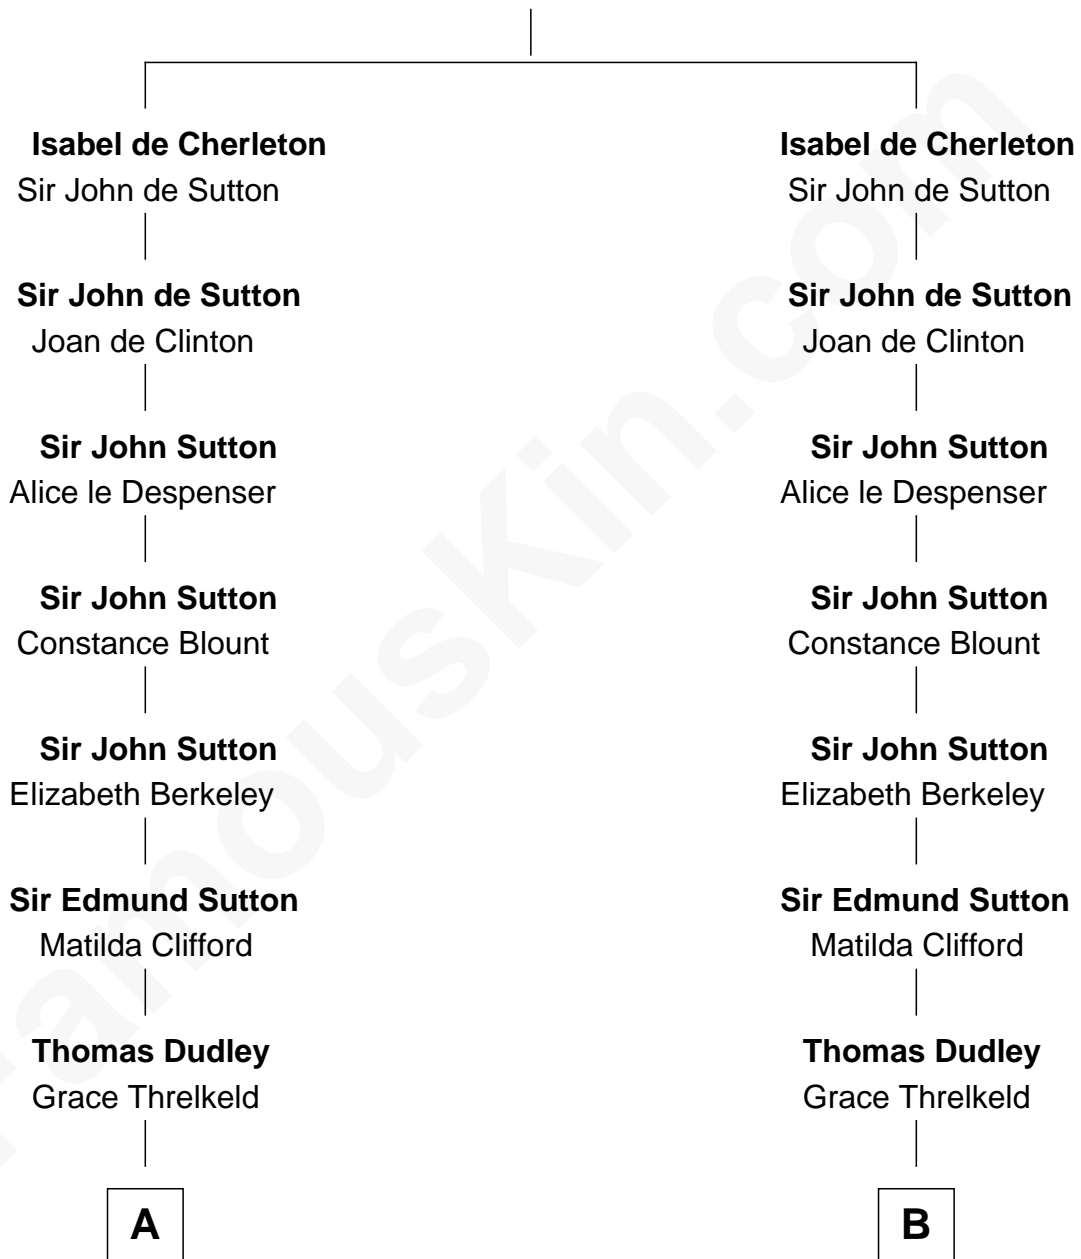

FamousKin.com Relationship Chart of

Prince Harry
Duke of Sussex

19th cousin 1 time removed of

Sir Winston Churchill
Prime Minister of the United Kingdom

Sir John de Cherleton

C

Albert Edward John Spencer
Cynthia Elinor Beatrix Hamilton

Edward John Spencer
Frances Ruth Burke Roche

Princess Diana Frances Spencer
Charles III, King of the United Kingdom

Prince Harry
Duke of Sussex

D

Sir John Winston Spencer-Churchill
Frances Anne Emily Vane