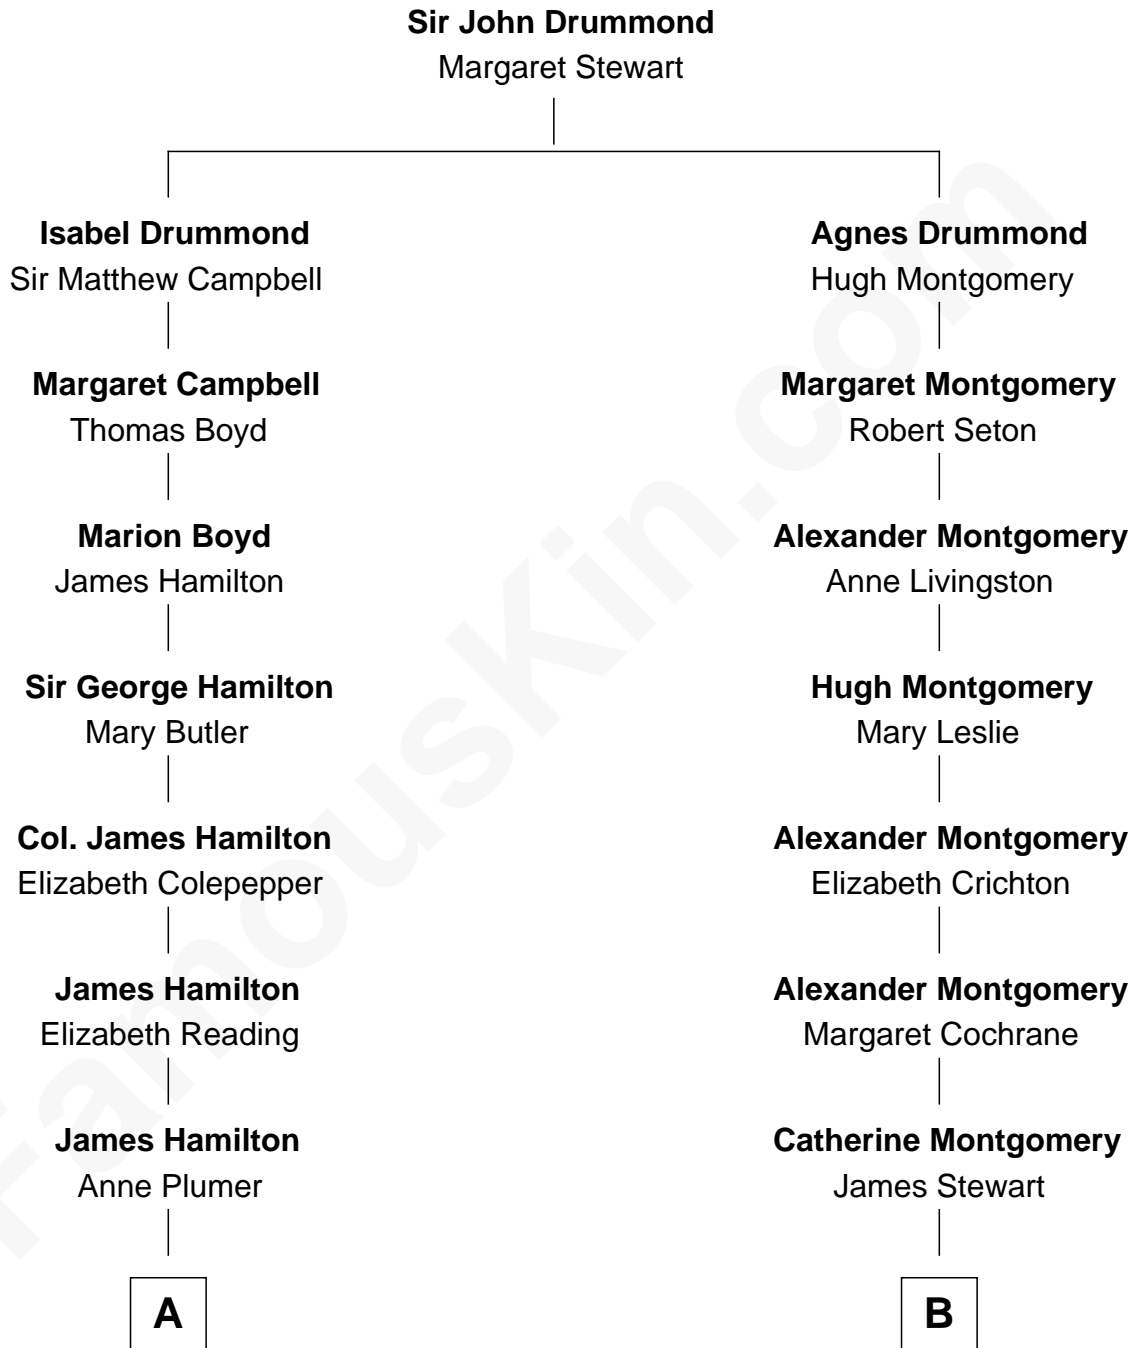

# FamousKin.com Relationship Chart of

**Prince Harry**  
*Duke of Sussex*

13th cousin 3 times removed of

**Sir Winston Churchill**  
*Prime Minister of the United Kingdom*

**A**

**Capt. John Hamilton**

Harriet Craggs

**John James Hamilton**

Catherine Copley

**James Hamilton**

Harriet Douglas

**James Hamilton**

Louisa Jane Russell

**James Hamilton**

Mary Anna Curzon-Howe

**James Albert Edward Hamilton**

Rosalind Cecilia Caroline Bingham

**Cynthia Elinor Beatrix Hamilton**

Albert Edward John Spencer

**Edward John Spencer**

Frances Ruth Burke Roche

**Princess Diana Frances Spencer**

Charles III, King of the United Kingdom

**Prince Harry**

*Duke of Sussex*

**B**

**Alexander Stewart**

Catherine Cochrane

**Sir John Stewart**

Anne Dashwood