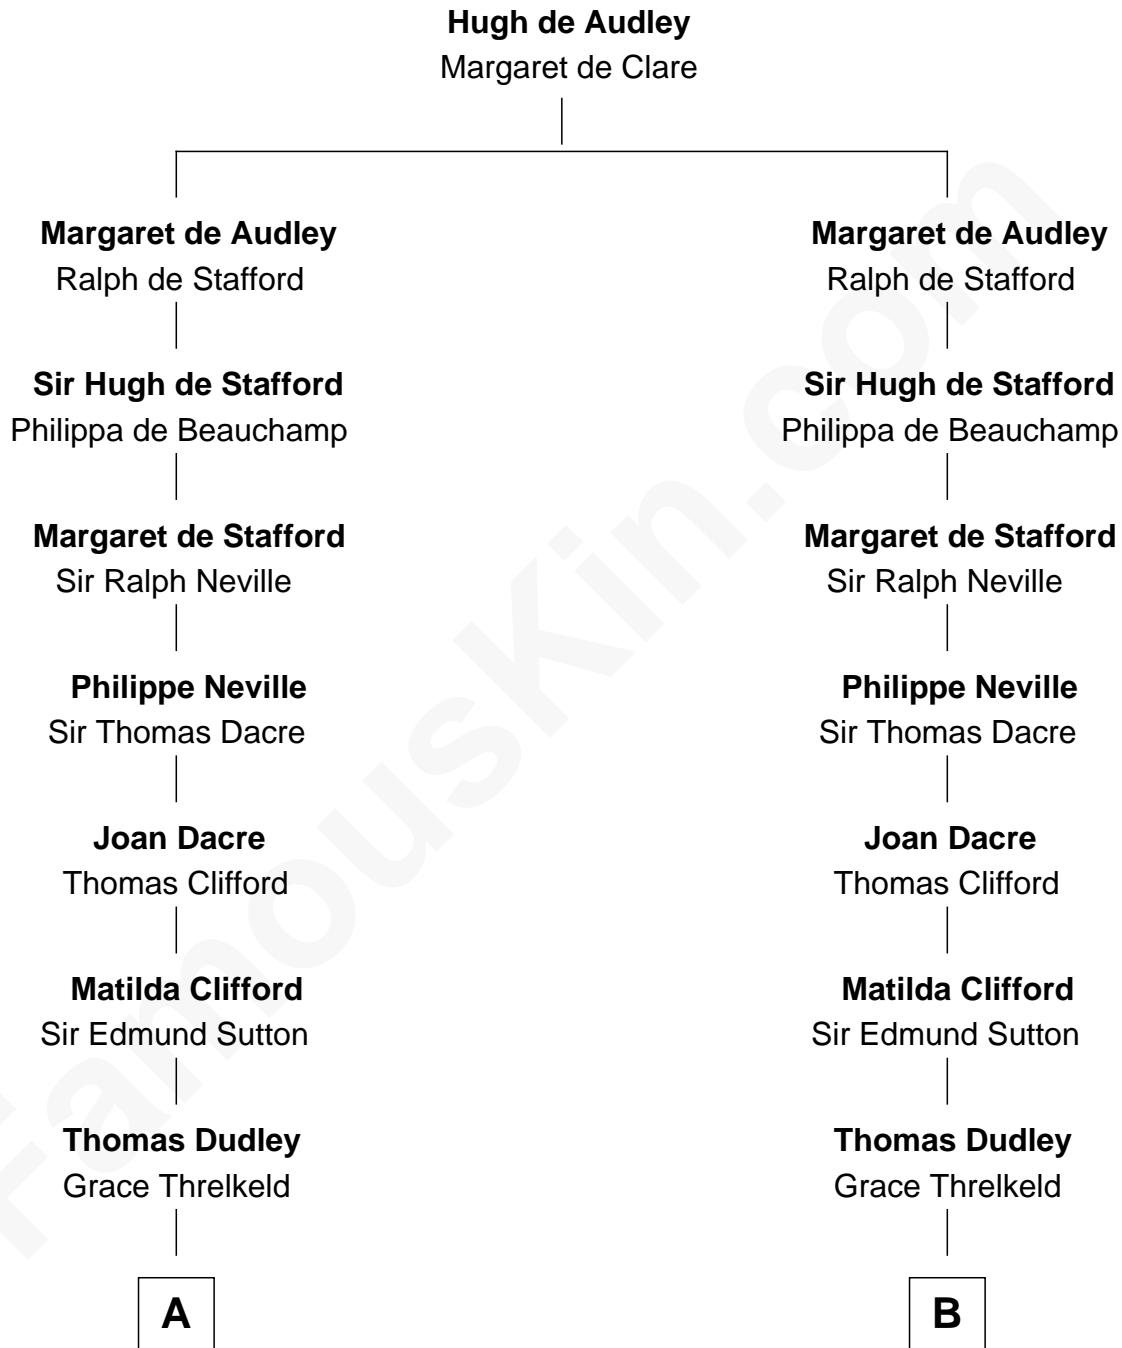

FamousKin.com Relationship Chart of

Prince Harry
Duke of Sussex

19th cousin 1 time removed of

Sir Winston Churchill
Prime Minister of the United Kingdom

C

Albert Edward John Spencer

Cynthia Elinor Beatrix Hamilton

Edward John Spencer

Frances Ruth Burke Roche

Princess Diana Frances Spencer

Charles III, King of the United Kingdom

Prince Harry

Duke of Sussex

D

Sir John Winston Spencer-Churchill