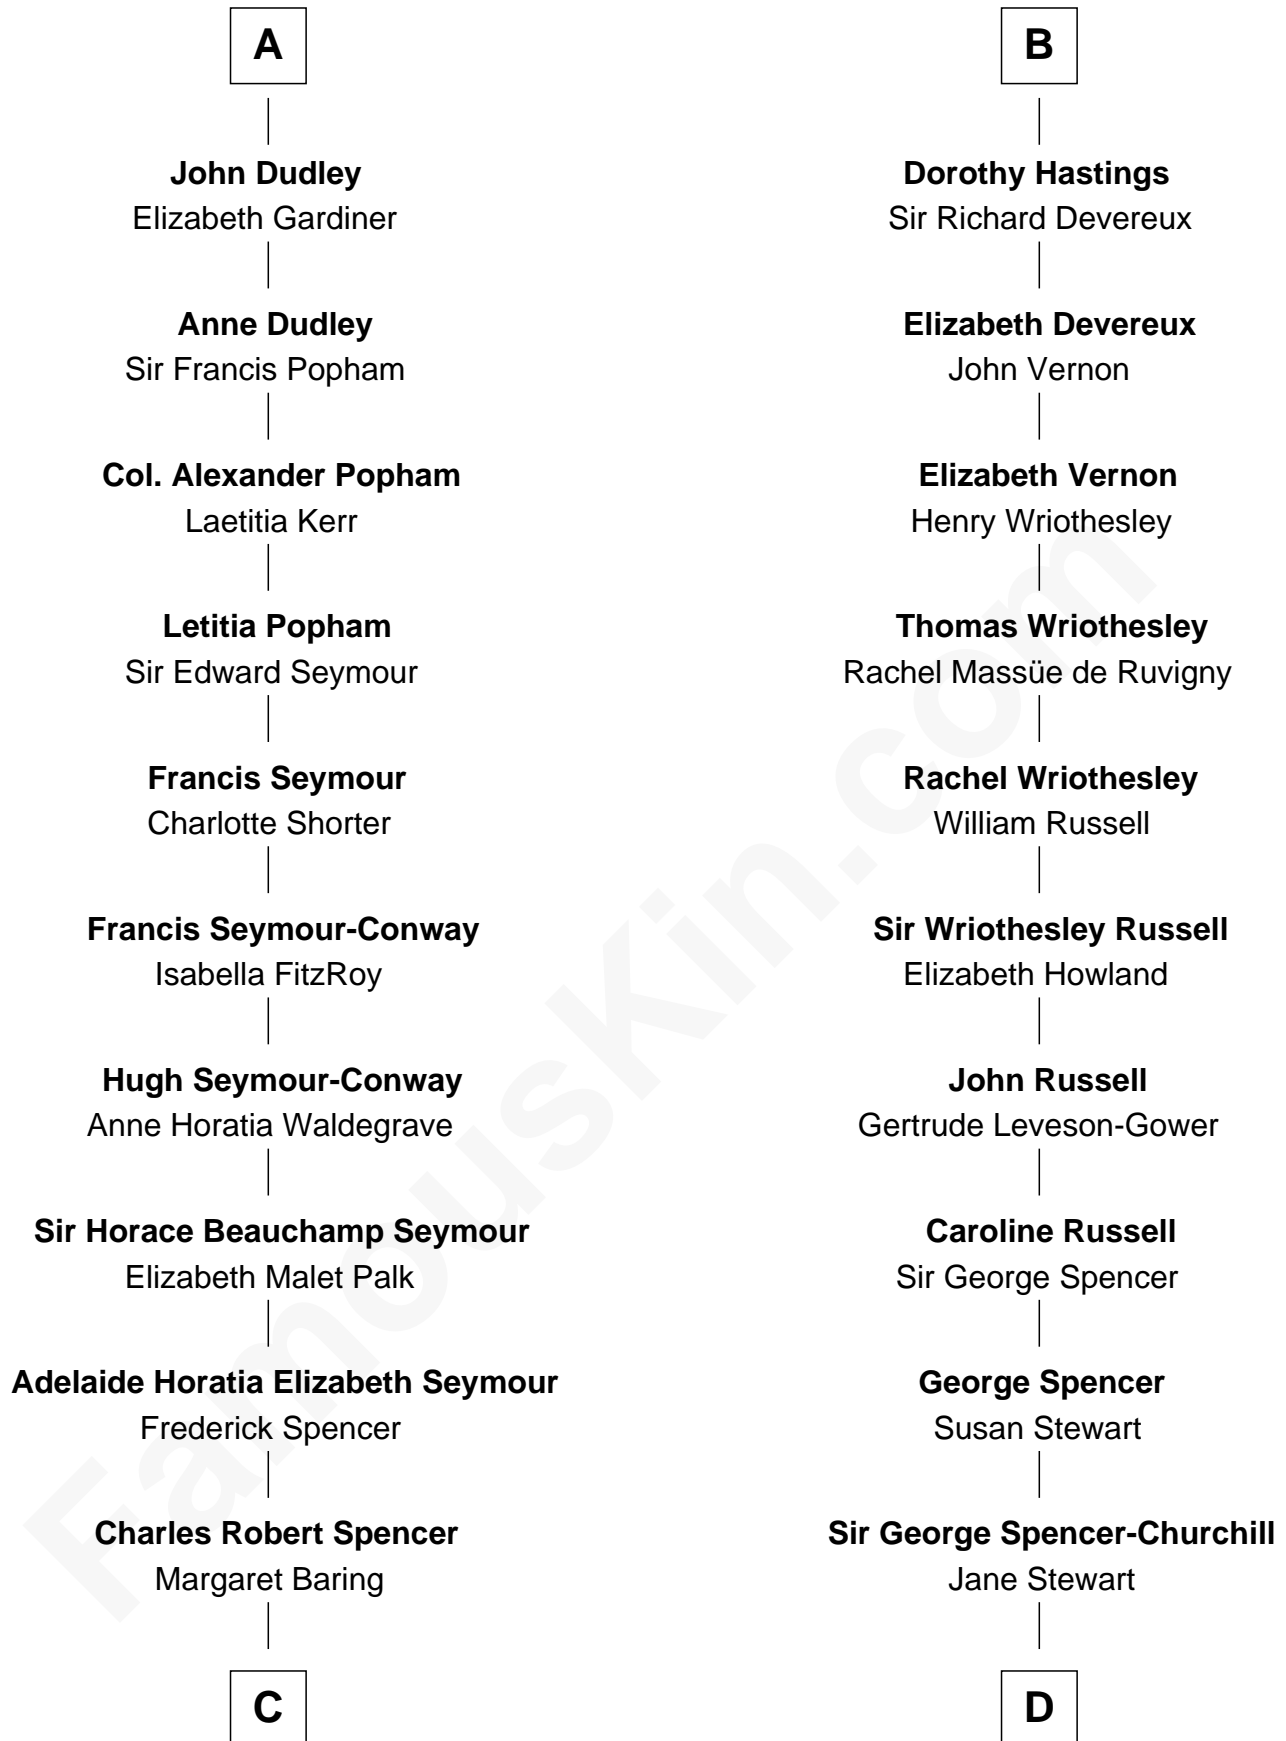

FamousKin.com Relationship Chart of

Prince Harry
Duke of Sussex

19th cousin 1 time removed of

Sir Winston Churchill
Prime Minister of the United Kingdom

C

Albert Edward John Spencer

Cynthia Elinor Beatrix Hamilton

Edward John Spencer

Frances Ruth Burke Roche

Princess Diana Frances Spencer

Charles III, King of the United Kingdom

Prince Harry

Duke of Sussex

D

Sir John Winston Spencer-Churchill

Frances Anne Emily Vane

Randolph Henry Spencer-Churchill

Jeanette Jerome

Sir Winston Churchill

Prime Minister of the United Kingdom

FamousKin.com