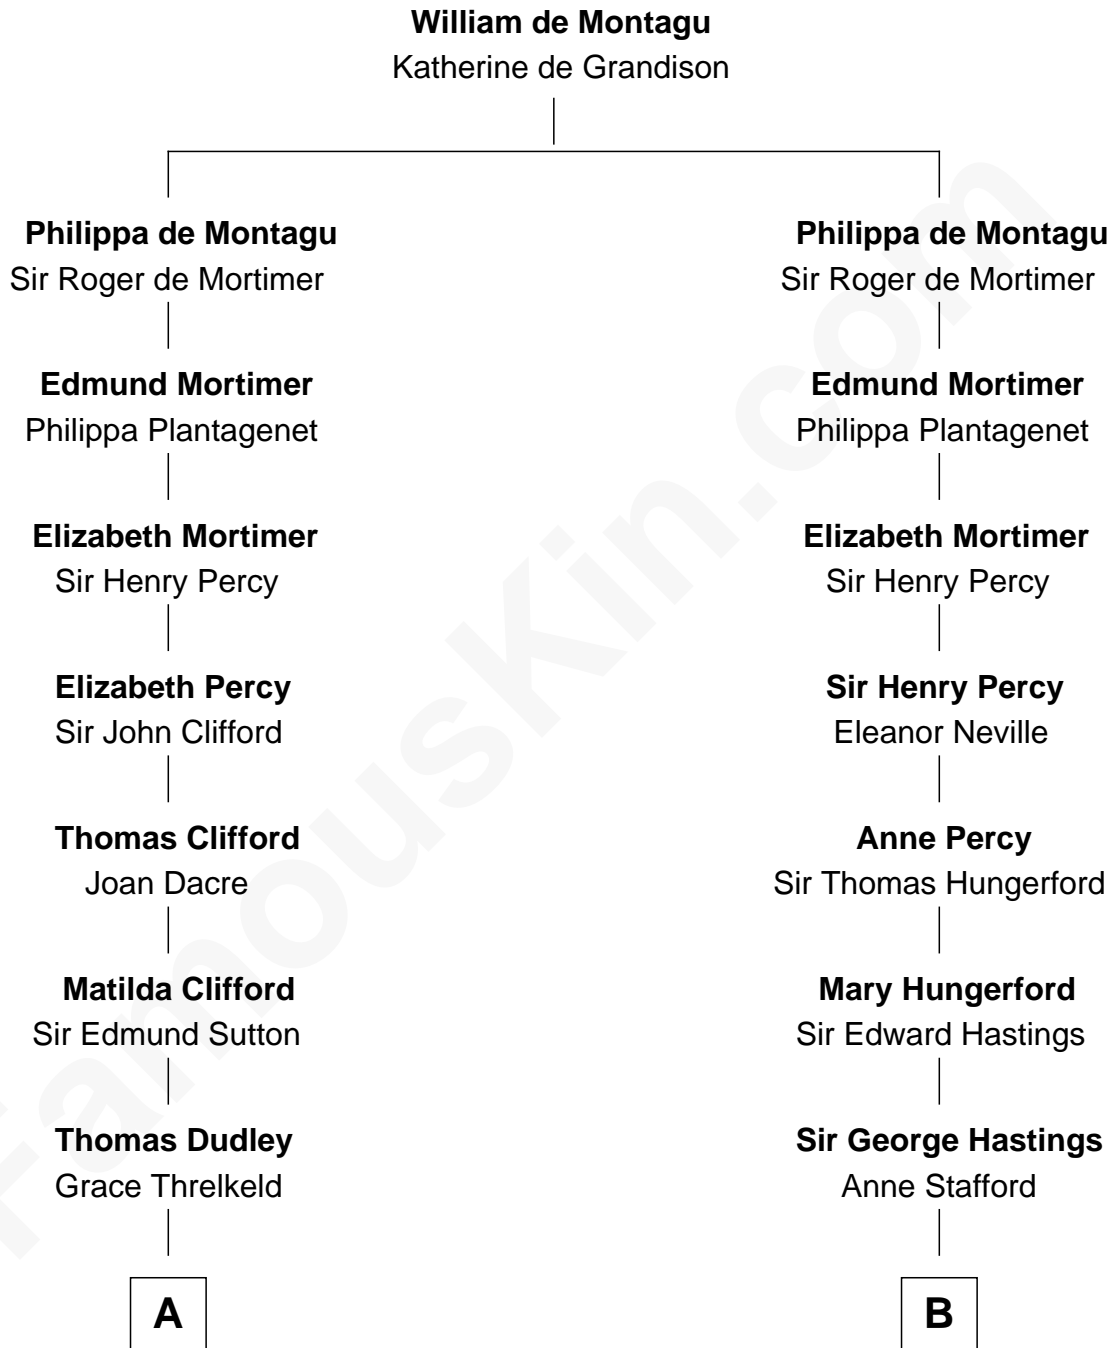

FamousKin.com Relationship Chart of

Prince Harry
Duke of Sussex

19th cousin 1 time removed of

Sir Winston Churchill
Prime Minister of the United Kingdom

C

Albert Edward John Spencer

Cynthia Elinor Beatrix Hamilton

Edward John Spencer

Frances Ruth Burke Roche

Princess Diana Frances Spencer

Charles III, King of the United Kingdom

Prince Harry

Duke of Sussex

D

Sir John Winston Spencer-Churchill