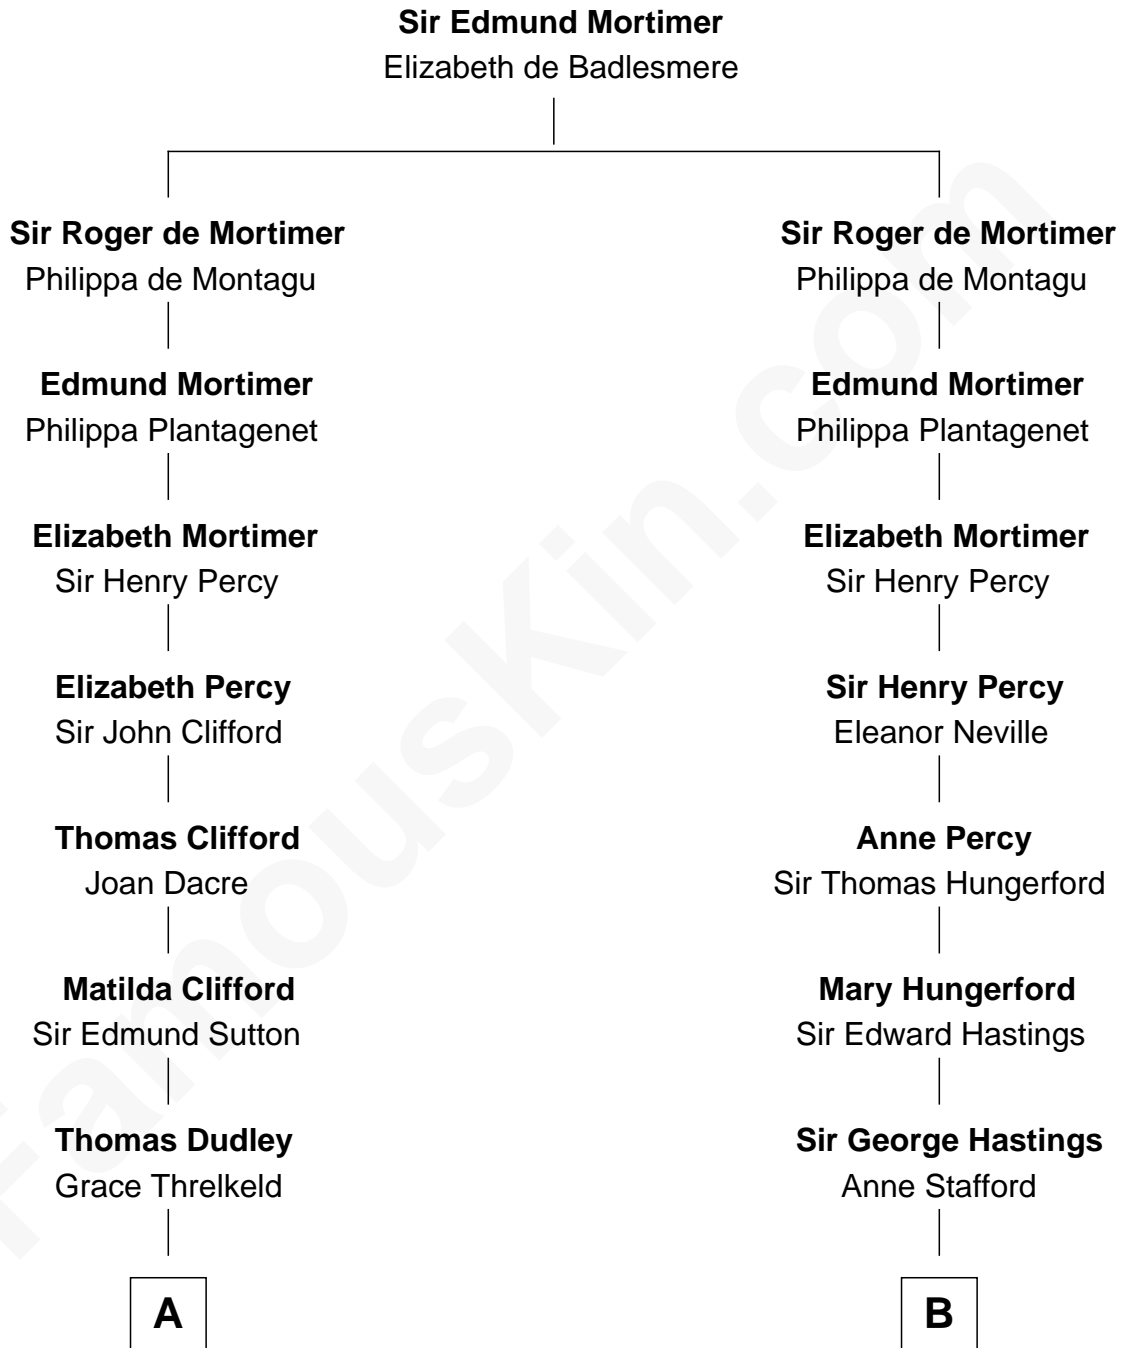

# FamousKin.com Relationship Chart of

**Prince Harry**  
*Duke of Sussex*

19th cousin 1 time removed of

**Sir Winston Churchill**  
*Prime Minister of the United Kingdom*

**C**

**Albert Edward John Spencer**  
Cynthia Elinor Beatrix Hamilton

**Edward John Spencer**  
Frances Ruth Burke Roche

**Princess Diana Frances Spencer**  
Charles III, King of the United Kingdom

**Prince Harry**  
*Duke of Sussex*

**D**

**Sir John Winston Spencer-Churchill**  
Frances Anne Emily Vane

**Randolph Henry Spencer-Churchill**  
Jeanette Jerome

**Sir Winston Churchill**  
*Prime Minister of the United Kingdom*

FamousKin.com