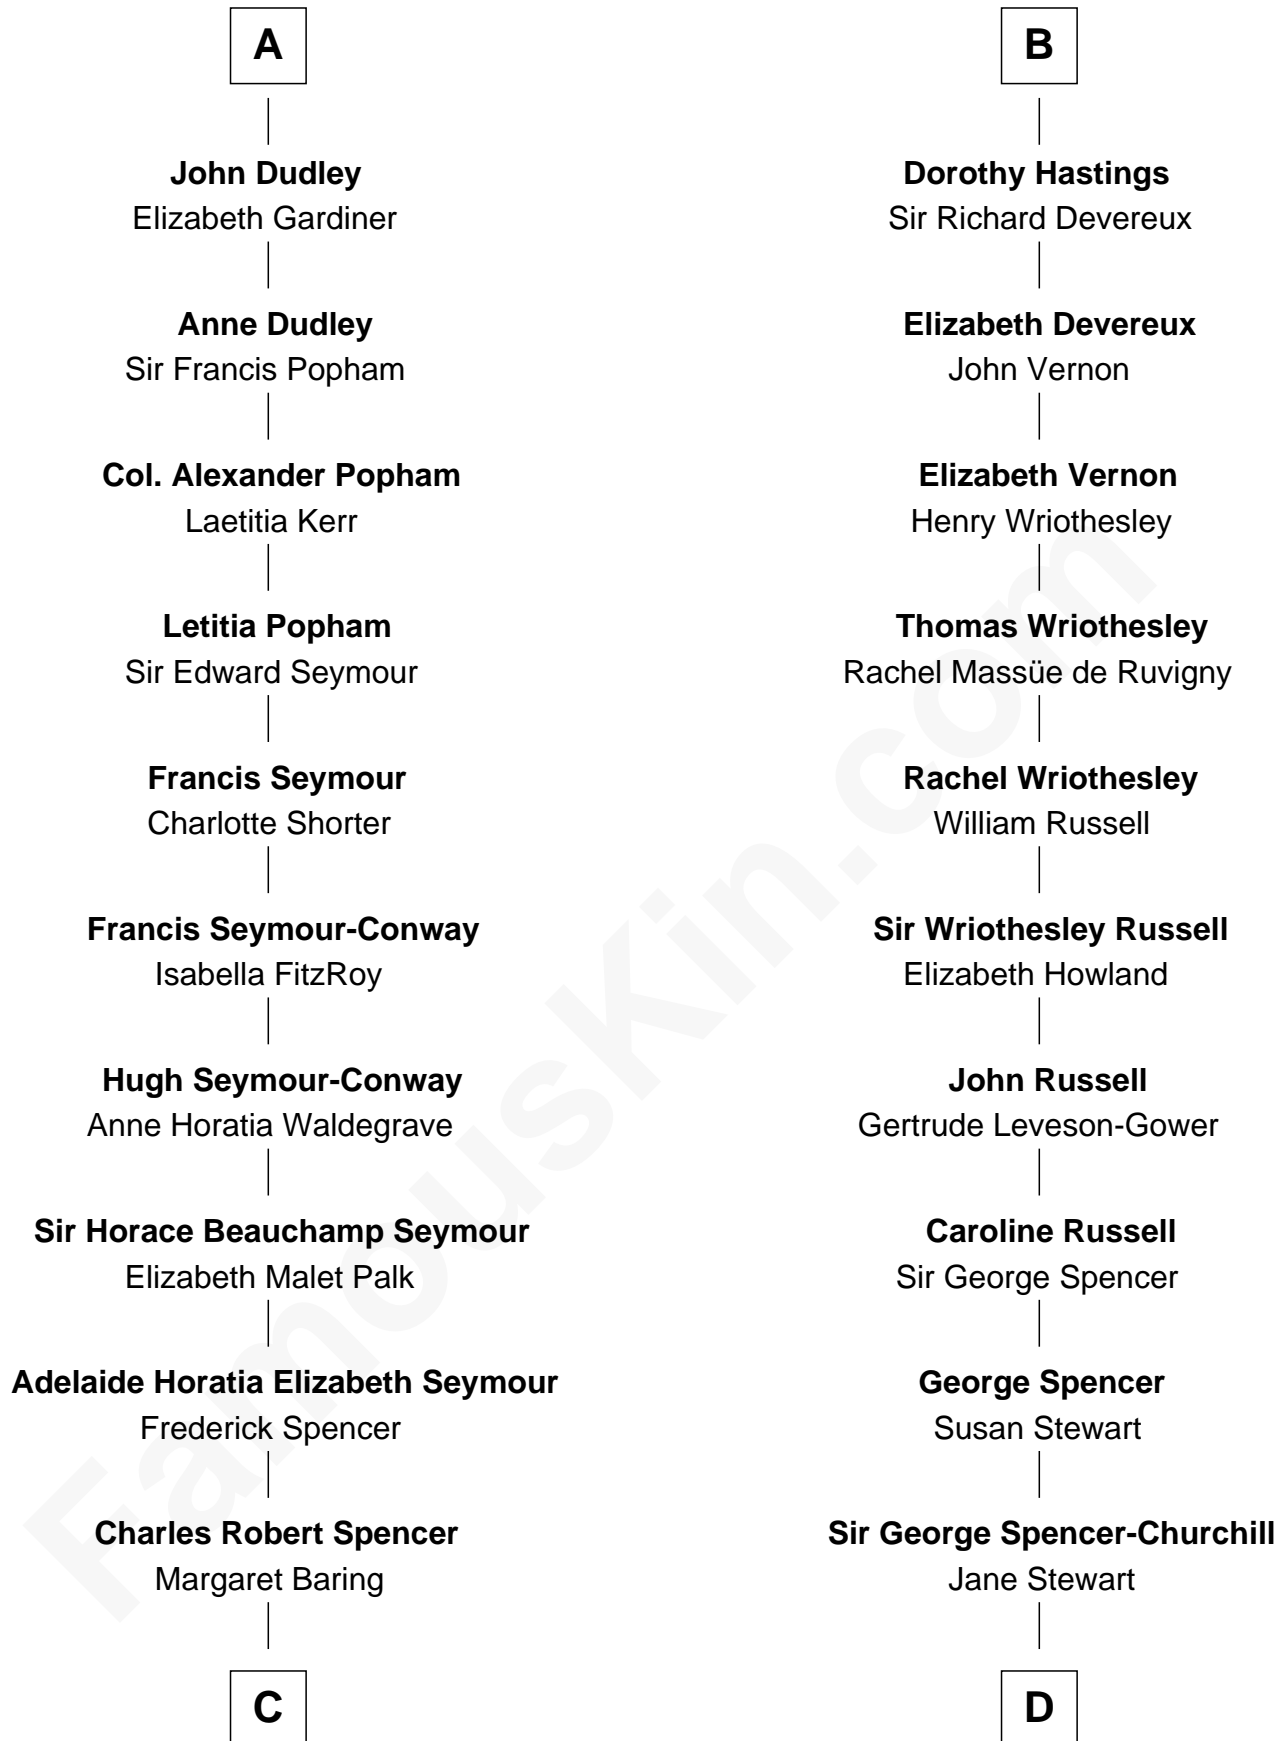

# FamousKin.com Relationship Chart of

**Prince Harry**  
*Duke of Sussex*

19th cousin 1 time removed of

**Sir Winston Churchill**  
*Prime Minister of the United Kingdom*

**C**

**Albert Edward John Spencer**  
Cynthia Elinor Beatrix Hamilton

**Edward John Spencer**  
Frances Ruth Burke Roche

**Princess Diana Frances Spencer**  
Charles III, King of the United Kingdom

**Prince Harry**  
*Duke of Sussex*

**D**

**Sir John Winston Spencer-Churchill**  
Frances Anne Emily Vane

**Randolph Henry Spencer-Churchill**  
Jeanette Jerome

**Sir Winston Churchill**  
*Prime Minister of the United Kingdom*

FamousKin.com