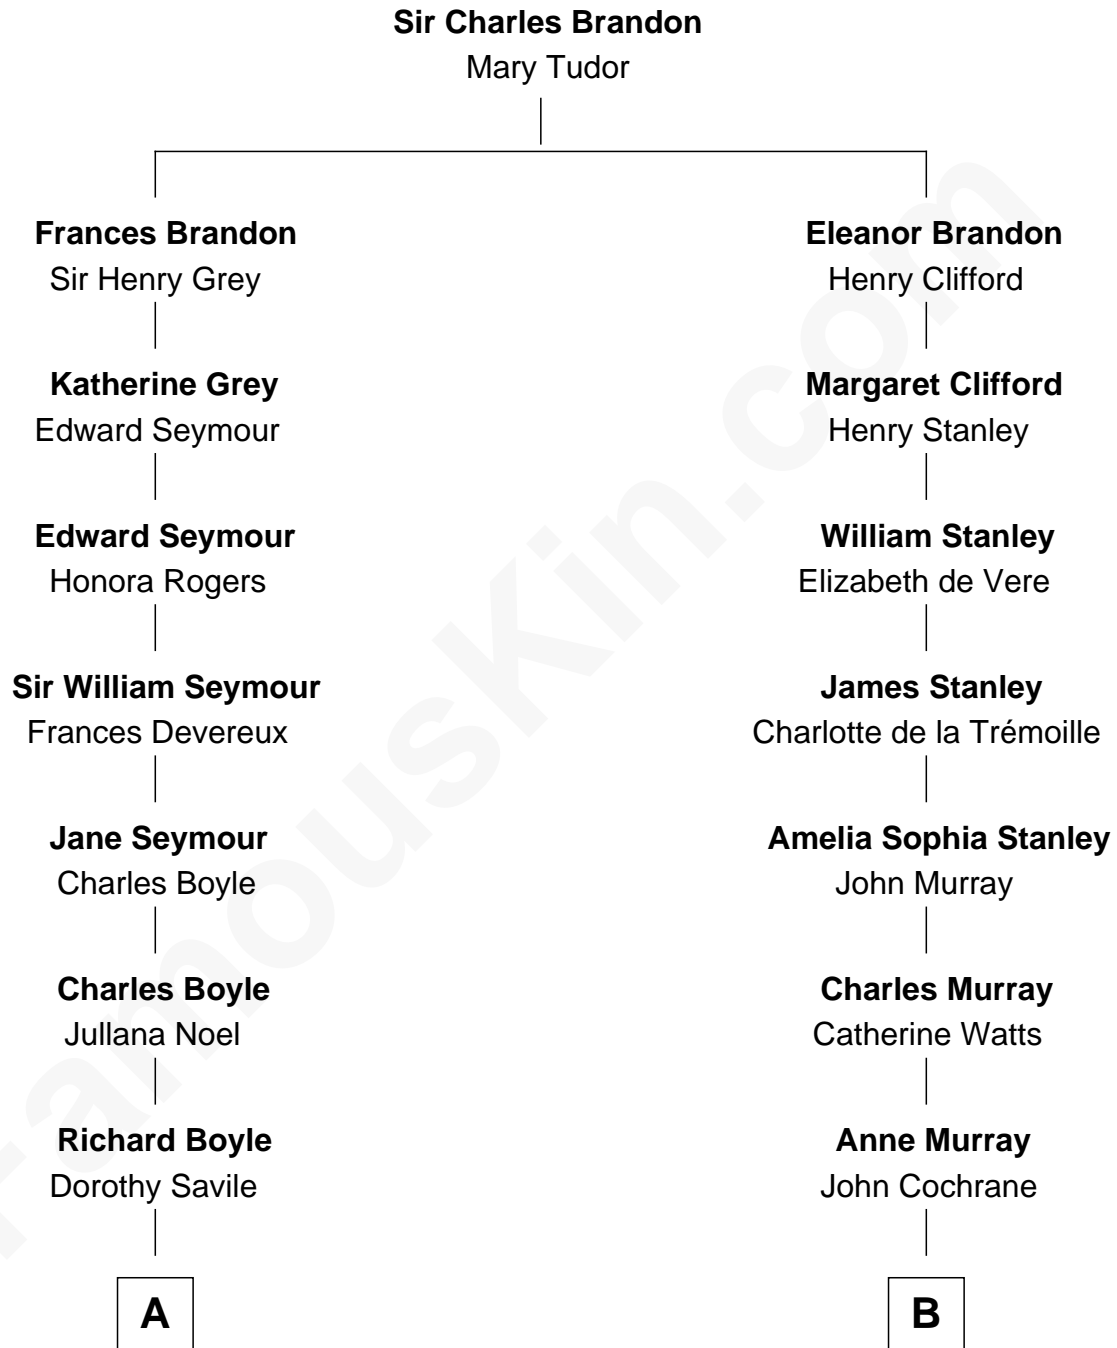

FamousKin.com Relationship Chart of

Prince Harry
Duke of Sussex

13th cousin 2 times removed of

Sir Winston Churchill
Prime Minister of the United Kingdom

A

Charlotte Elizabeth Boyle

Sir William Cavendish

Dorothy Cavendish

William Henry Bentinck

Charles Augustus Cavendish-Bentinck

Anne Wellesley

Rev. Charles William Cavendish-Bentinck

Caroline Louisa Burnaby

Cecilia Nina Cavendish-Bentinck

Claude George Bowes-Lyon

Elizabeth Bowes-Lyon

George VI, King of the United Kingdom

Elizabeth II, Queen of the United Kingdom

Prince Philip of Edinburgh

Charles III, King of the United Kingdom

Princess Diana Frances Spencer

Prince Harry

Duke of Sussex

B