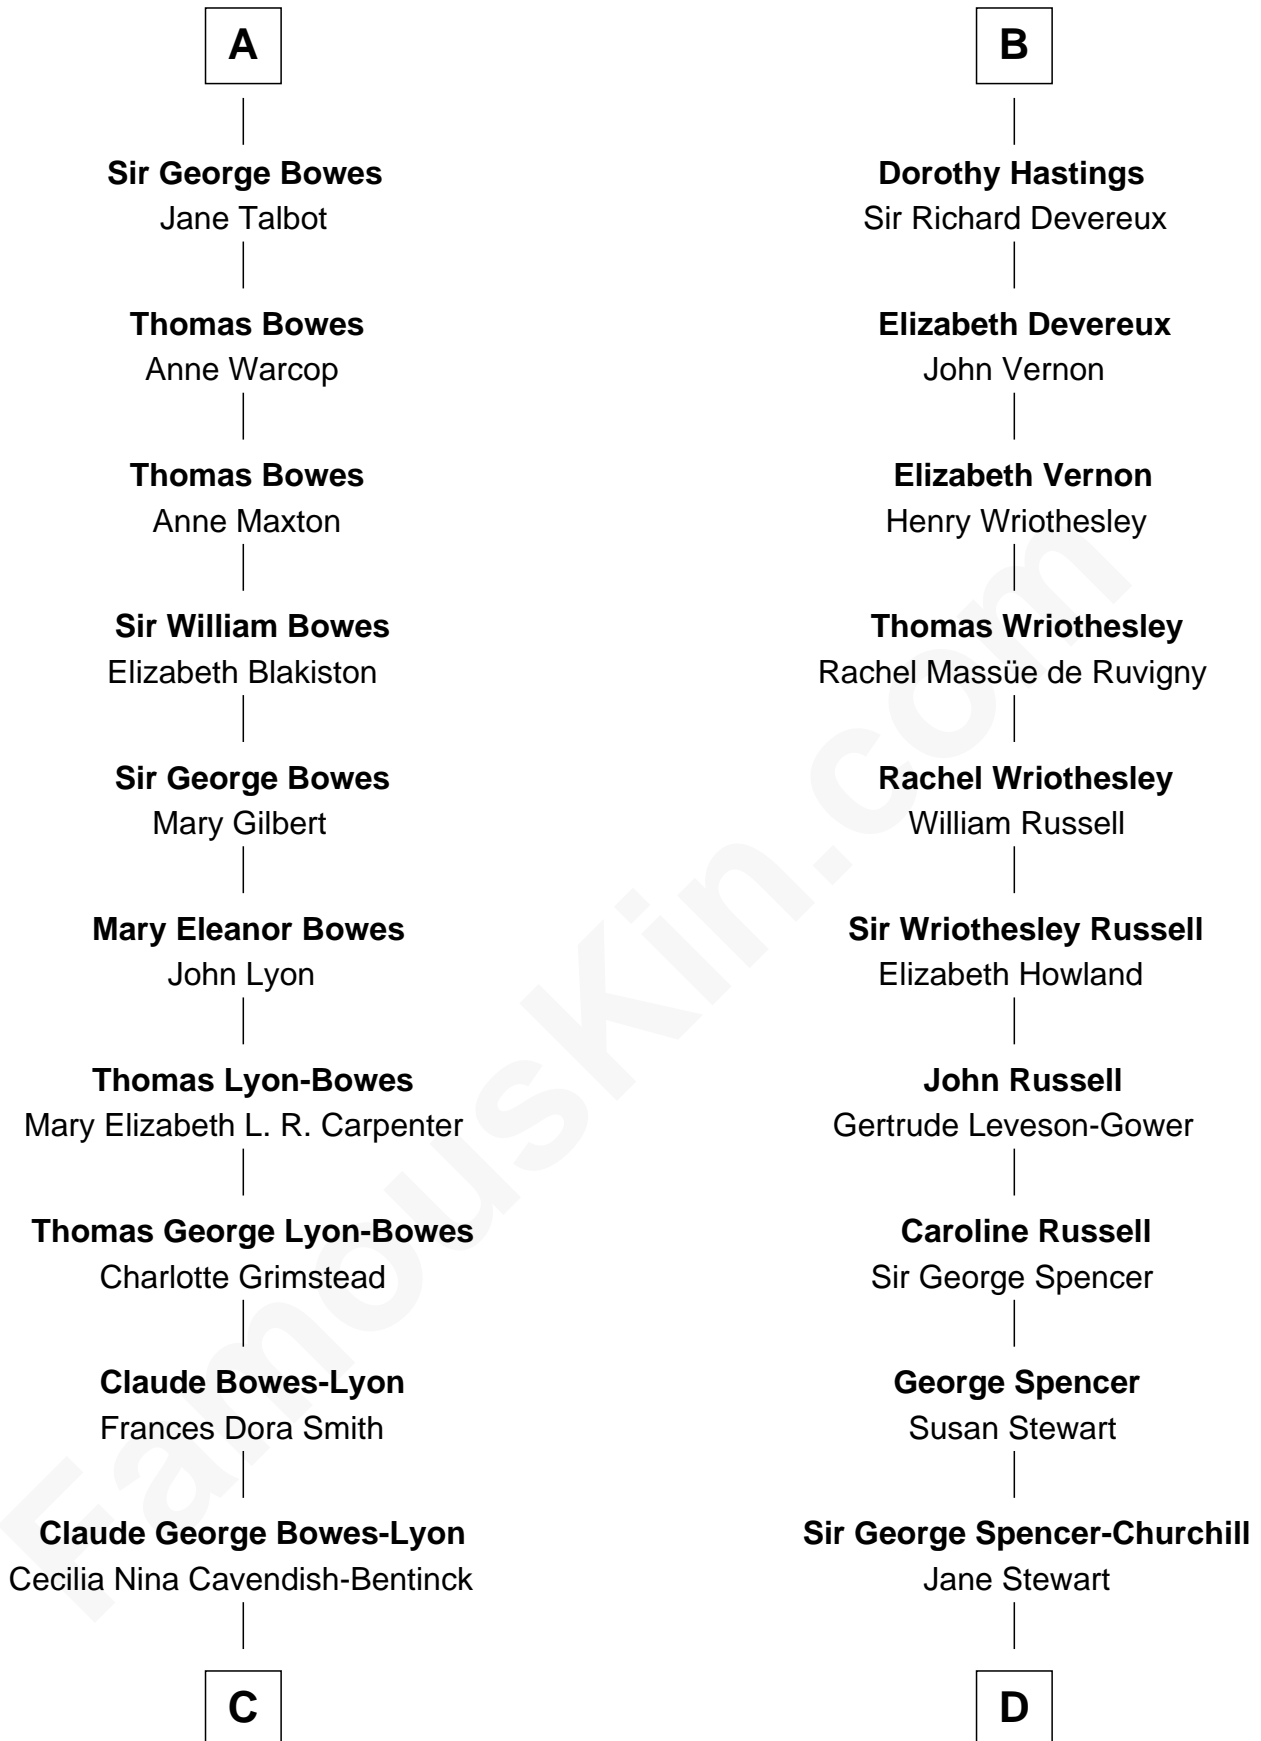

FamousKin.com Relationship Chart of

Prince Harry
Duke of Sussex

19th cousin 1 time removed of

Sir Winston Churchill
Prime Minister of the United Kingdom

C

Elizabeth Bowes-Lyon

George VI, King of the United Kingdom

Elizabeth II, Queen of the United Kingdom

Prince Philip of Edinburgh

Charles III, King of the United Kingdom

Princess Diana Frances Spencer

Prince Harry

Duke of Sussex

D

Sir John Winston Spencer-Churchill