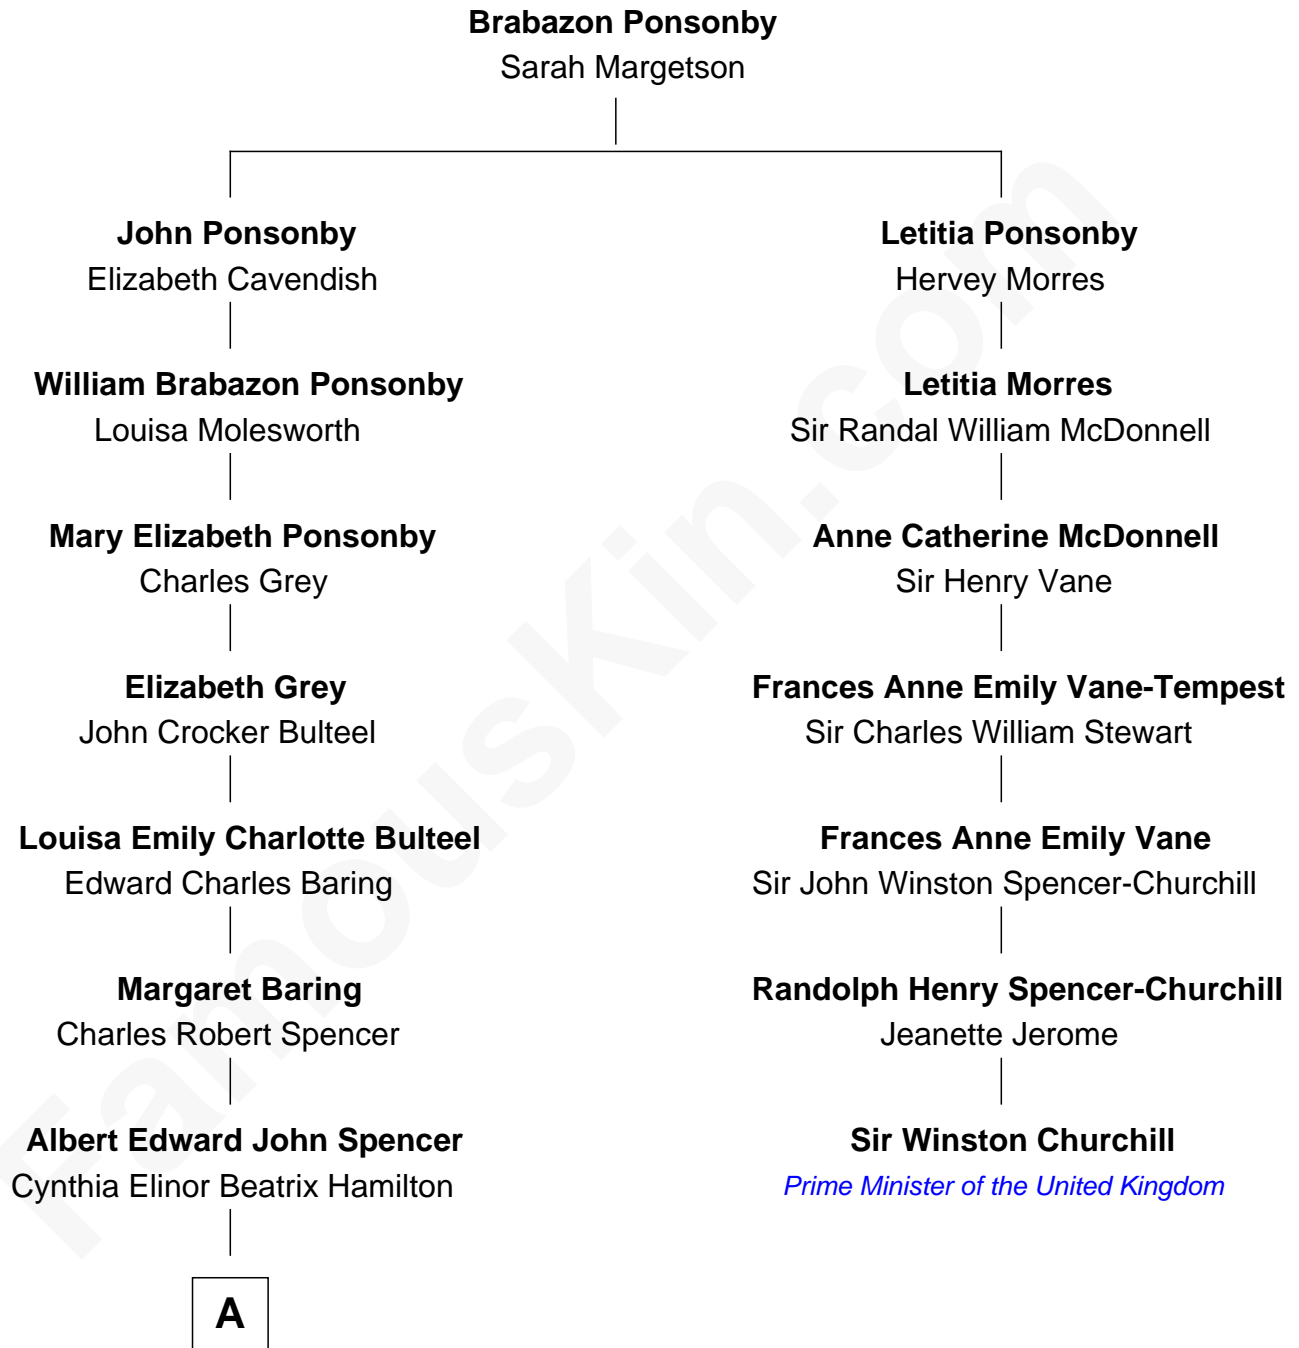

# FamousKin.com Relationship Chart of

**Prince Harry**  
*Duke of Sussex*

6th cousin 3 times removed of

**Sir Winston Churchill**  
*Prime Minister of the United Kingdom*

**A**

Edward John Spencer  
Frances Ruth Burke Roche

Princess Diana Frances Spencer  
Charles III, King of the United Kingdom

Prince Harry  
*Duke of Sussex*

FamousKin.com