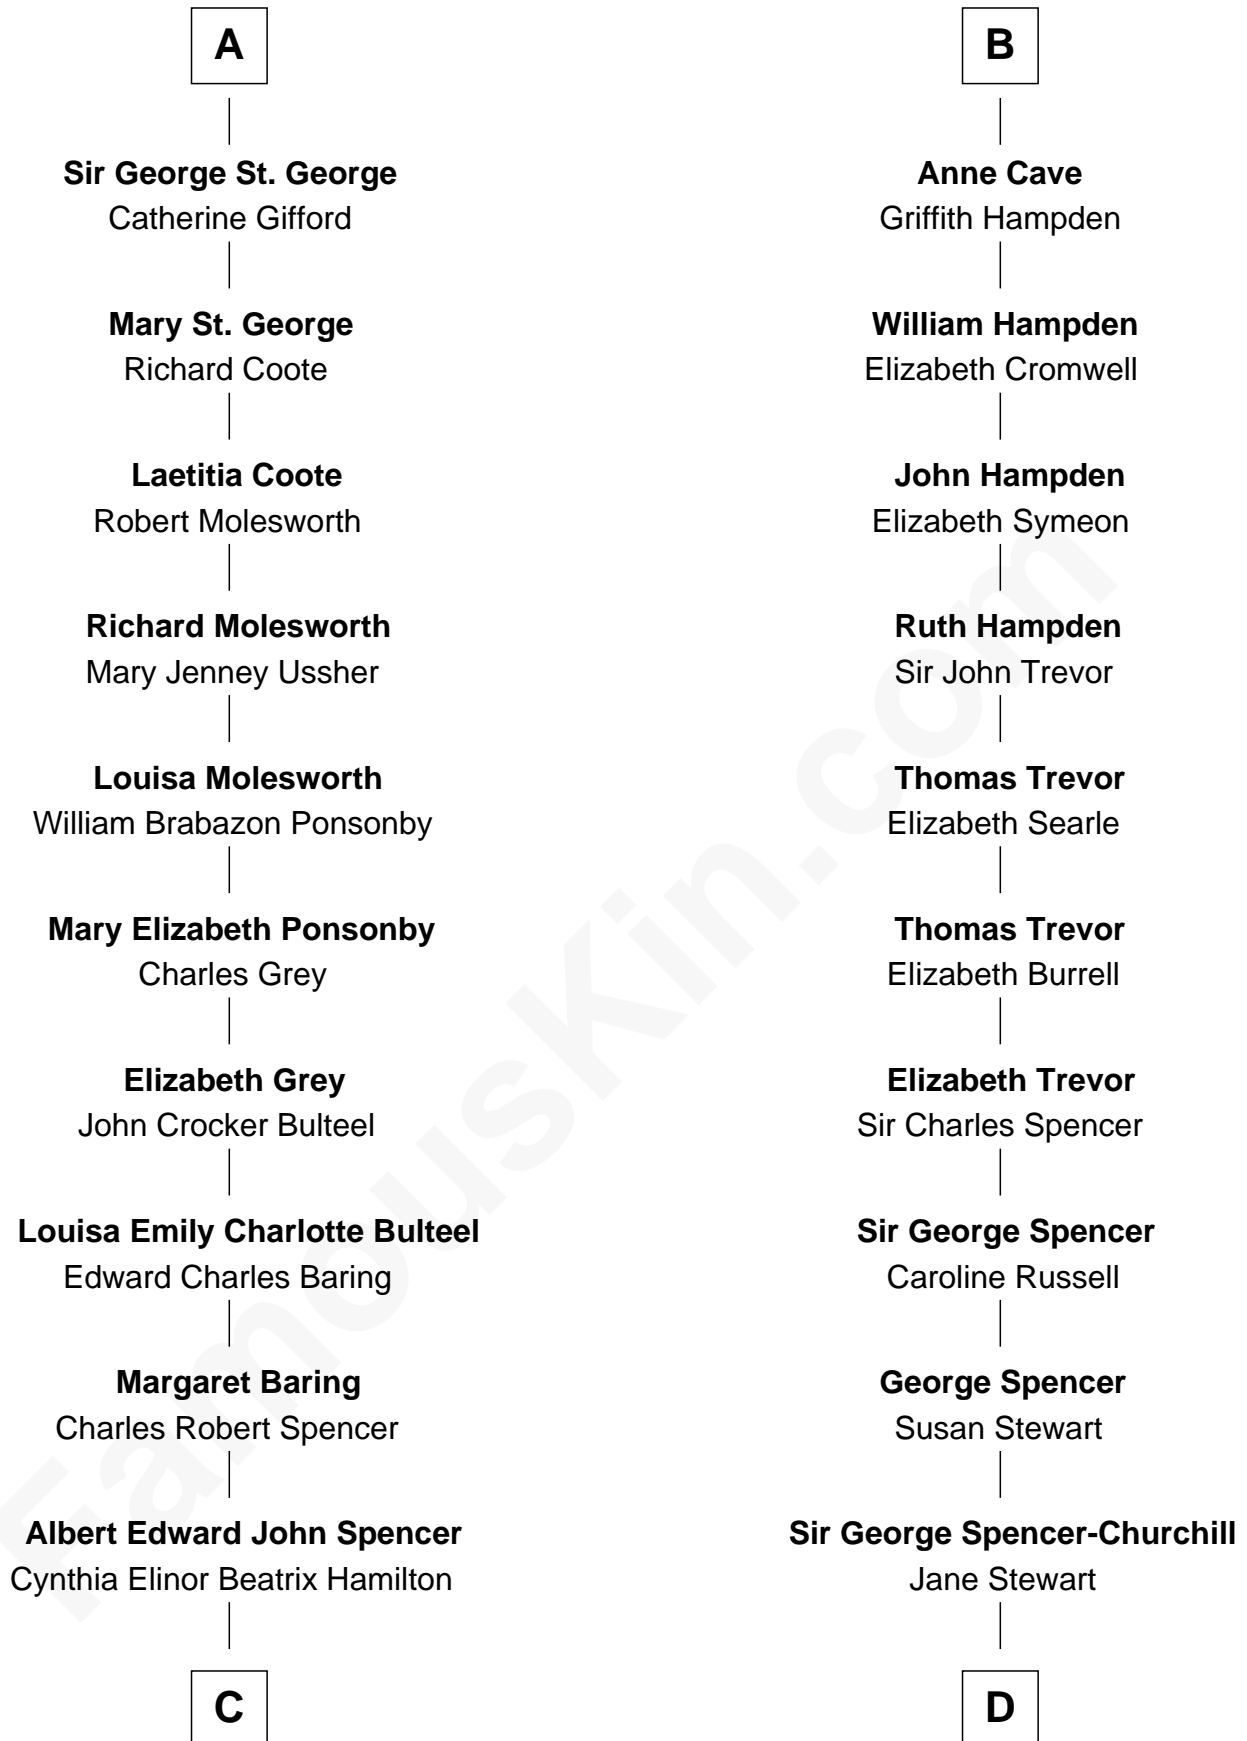

FamousKin.com Relationship Chart of

Prince Harry
Duke of Sussex

19th cousin of

Sir Winston Churchill
Prime Minister of the United Kingdom

C

Edward John Spencer
Frances Ruth Burke Roche

Princess Diana Frances Spencer
Charles III, King of the United Kingdom

Prince Harry
Duke of Sussex

D

Sir John Winston Spencer-Churchill
Frances Anne Emily Vane

Randolph Henry Spencer-Churchill
Jeanette Jerome

Sir Winston Churchill
Prime Minister of the United Kingdom

FamousKin.com